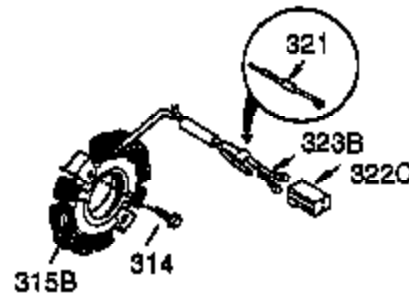

Ref #	Part Number	Qty	Description
72A	28534	1	Oil Drain Plug
92	650880	1	Lock Washer
93	650881	1	Flywheel Nut
130C	650694A	3	Screw, 5/16-18 x 2"
278	650147	2	Washer
279	650980	2	Screw, 10-16 x 47/64"
279A	650979	2	Lock Washer
280	36294	1	Heat Shield
285	35985C	1	Starter Cup
287	29752	4	Nut & Lock Washer, 1/4-28
314	650873	1	Screw, 1/4-20 x 3/4"
323	611118	1	Terminal
355	590574	1	Starter Handle
370I	37119	1	Warning Decal
390	590749	1	Rewind Starter (NOTE: This engine could have been built with 590733 starter.)