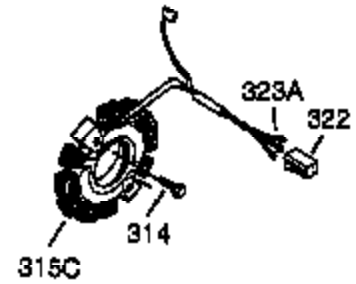

Ref #	Part Number	Qty	Description
72A	28534	1	Oil Drain Plug
92	650880	1	Lock Washer
93	650881	1	Flywheel Nut
130C	650694A	3	Screw, 5/16-18 x 2"
278	650147	2	Washer
279	650980	2	Screw, 10-16 x 47/64"
279A	650979	2	Lock Washer
280	36294	1	Heat Shield
285	35985C	1	Starter Cup
287	29752	4	Nut & Lock Washer, 1/4-28
314	650873	1	Screw, 1/4-20 x 3/4"
323	611118	1	Terminal
355	590574	1	Starter Handle
370I	37119	1	Warning Decal
390	590749	1	Rewind Starter (NOTE: This engine could have been built with 590733 starter.)