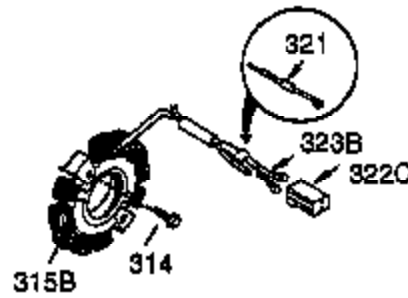

Ref #	Part Number	Qty	Description
292	26460	4	Fuel Line Clamp
298	650665	2	Screw, 1/4-15 x 3/4"
300	34186A	1	Fuel Tank (Incl. 292 & 301)
301	37845	1	Fuel Cap
305	35554	1	Oil Fill Tube
307	35499	1	"O" Ring
308	35540	1	Fill Tube Clip
310	36205	1	Dipstick
315	611111	1	Alternator Coil (18 Watt) (Incl. 323)
323	611118	1	Terminal
325	29443	1	Wire Clip
328	35062	2	Ignition Keys
329	610973	1	Terminal
335	36547	1	Carburetor Cover
336	650765	1	Screw, 10-32 x 1/2"
338	28942	2	Screw, 10-32 x 3/8"
340	34154	1	Fuel Tank Bracket
341	34155	1	Fuel Tank Bracket
342	650561	1	Screw, 1/4-20 x 19/32"
343	35079A	1	Key Switch Bracket (Incl. 343A)
343A	651060	1	Screw, 10-32 x 23/64"
350	570682A		Primer Ass'y
351	32180C	1	Primer Line
355	590574	1	Starter Handle
364	37659	1	Carburetor Cover Bracket
365	650767	2	Screw, 8-32 x 27/64"
370R	37119	1	Warning Decal
370C	36501	1	Primer Decal
370G	36534	1	Instruction Decal
370H	35077	1	Choke Decal
380	640054	1	Carburetor (Incl. 184)
390	590749	1	Recoil Starter (NOTE: This engine could have been built with 590733 starter.
396	33329D	1	Electric Starter Motor (Optional)
400	36452B	1	* Gasket Set (Incl. items marked PK in notes)
420	730226A	1	SAE 5W/30 4-Cycle Engine Oil (Quart)
900	0		Replacement order from 71-999
900	756340B	1	Rep. Short Block order from 71-999