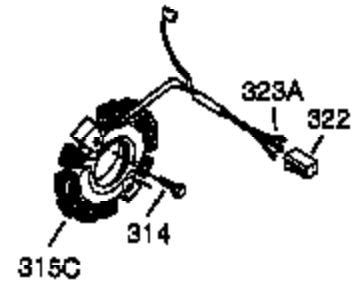

Ref #	Part Number	Qty	Description
292	26460	4	Fuel Line Clamp
298	650665	2	Screw, 1/4-15 x 3/4"
300	34186A	1	Fuel Tank (Incl. 292 & 301)
301	37845	1	Fuel Cap
305	35554	1	Oil Fill Tube
307	35499	1	"O" Ring
308	35540	1	Fill Tube Clip
310	36205	1	Dipstick
315	611111	1	Alternator Coil (18 Watt) (Incl. 323)
323	611118	1	Terminal
325	29443	1	Wire Clip
328	35062	2	Ignition Keys
329	610973	1	Terminal
335	36547	1	Carburetor Cover
336	650765	1	Screw, 10-32 x 1/2"
338	28942	2	Screw, 10-32 x 3/8"
340	34154	1	Fuel Tank Bracket
341	34155	1	Fuel Tank Bracket
342	650561	1	Screw, 1/4-20 x 19/32"
343	35079A	1	Key Switch Bracket (Incl. 343A)
343A	651060	1	Screw, 10-32 x 23/64"
350	570682A		Primer Ass'y
351	32180C	1	Primer Line
355	590574	1	Starter Handle
364	37659	1	Carburetor Cover Bracket
365	650767	2	Screw, 8-32 x 27/64"
370R	37119	1	Warning Decal
370C	36501	1	Primer Decal
370G	36534	1	Instruction Decal
370H	35077	1	Choke Decal
380	640054	1	Carburetor (Incl. 184)
390	590749	1	Recoil Starter (NOTE: This engine could have been built with 590733 starter.
396	33329D	1	Electric Starter Motor (Optional)
400	36452B	1	* Gasket Set (Incl. items marked PK in notes)
420	730226A	1	SAE 5W/30 4-Cycle Engine Oil (Quart)
900	0		Replacement order from 71-999
900	756340B	1	Rep. Short Block order from 71-999