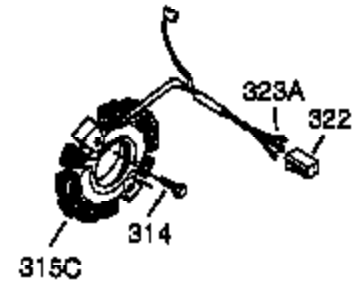

Ref #	Part Number	Qty	Description
5	30969	1	Extension Cap
92	650880	1	Lock Washer
93	650881	1	Flywheel Nut
130C	650694A	3	Screw, 5/16-18 x 2"
285	35985C	1	Starter Cup
287	29752	4	Nut & Lock Washer, 1/4-28
311	35942	1	Oil Fill Plug
355	590574	1	Starter Handle (Mitten Grip)
370J	37119	1	Warning Decal
370J	35703	1	Throttle Decal
370I	36534	1	Warning Decal
390	590749	1	Rewind Starter (NOTE: This engine could have been built with 590733 starter.)