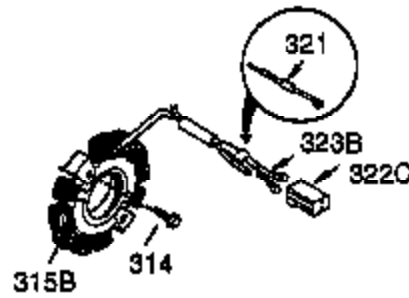

Ref #	Part Number	Qty	Description
5	30969	1	Extension Cap
92	650880	1	Lock Washer
93	650881	1	Flywheel Nut
130C	650694A	3	Screw, 5/16-18 x 2"
285	35985C	1	Starter Cup
287	29752	4	Nut & Lock Washer, 1/4-28
311	35942	1	Oil Fill Plug (Incl. 312)
312	29673	1	Oil Fill Plug Gasket
355	590574	1	Starter Handle (Mitten Grip)
361	650990	2	Screw, T-30, 1/4-20 x 15/32"
370J	35703	1	Throttle Decal
370I	37119	1	Warning Decal
390	590749	1	Rewind Starter (NOTE: This engine could have been built with 590733 starter.)