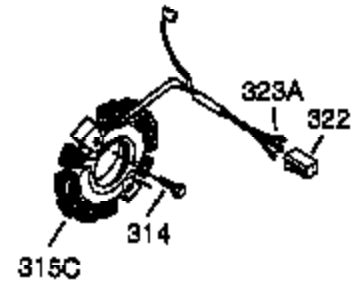

Ref #	Part Number	Qty	Description
5	30969	1	Extension Cap
92	650880	1	Lock Washer
93	650881	1	Flywheel Nut
130C	650694A	3	Screw, 5/16-18 x 2"
285	35985C	1	Starter Cup
287	29752	4	Nut & Lock Washer, 1/4-28
311	35942	1	Oil Fill Plug (Incl. 312)
312	29673	1	Oil Fill Plug Gasket
355	590574	1	Starter Handle (Mitten Grip)
361	650990	2	Screw, T-30, 1/4-20 x 15/32"
370J	35703	1	Throttle Decal
370I	37119	1	Warning Decal
390	590749	1	Rewind Starter (NOTE: This engine could have been built with 590733 starter.)