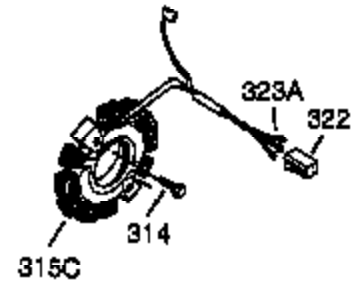

Ref #	Part Number	Qty	Description
72A	28534	1	Oil Drain Plug
92	650880	1	Lock Washer
93	650881	1	Flywheel Nut
130C	650694A	3	Screw, 5/16-18 x 2"
285	35985B	1	Starter Cup
287	29752	4	Nut & Lock Washer, 1/4-28
314	650873	1	Screw, 1/4-20 x 3/4"
323	611118	1	Terminal
355	590574	1	Starter Handle (Mitten Grip)
390	590749	1	Rewind Starter (NOTE: This engine could have been built with 590733 starter.)
421	730226A	1	SAE 5W30 4-Cycle Engine Oil (Quart)