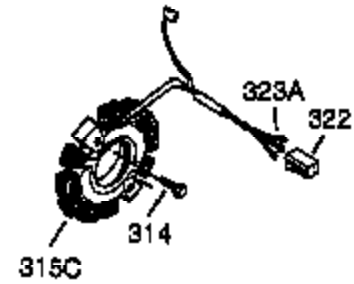

Ref #	Part Number	Qty	Description
5	30969	1	Extension Cap
92	650880	1	Lock Washer
93	650881	1	Flywheel Nut
130C	650694A	3	Screw, 5/16-18 x 2"
278	650147	2	Washer
279A	650979	2	Lock Washer
279	650980	2	Screw, 10-16 x 47/64"
280	36294	1	Heat Shield (Incl. 278,279 & 279A)
285	35985C	1	Starter Cup
287	29752	4	Nut & Lock Washer, 1/4-28
311	35942	1	Oil Fill Plug (Incl. 312)
312	29673	1	Oil Fill Plug Gasket
314	650873	1	Screw, 1/4-20 x 3/4"
323	611118	1	Terminal
355	590574	1	Starter Handle (Mitten Grip)
361	650990	2	Screw, T-30, 1/4-20 x 15/32"
370I	37119	1	Warning Decal
390	590749	1	Rewind Starter (NOTE: This engine could have been built with 590733 starter.)