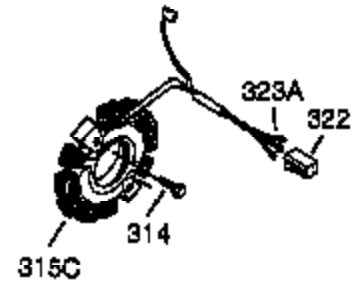

Ref #	Part Number	Qty	Description
5	30969	1	Extension Cap
92	650880	1	Lock Washer
93	650881	1	Flywheel Nut
130C	650694A	3	Screw, 5/16-18 x 2"
278	650147	2	Washer
279	650980	2	Screw, 10-16 x 47/64"
279A	650979	2	Lock Washer
280	36294	1	Heat Shield (Incl. 278, 279 & 279A)
285	35985C	1	Starter Cup
287	29752	4	Nut & Lock Washer, 1/4-28
311	35942	1	Dipstick
314	650873	2	Screw, 1/4-20 x 3/4"
323	611118	2	Terminal
355	590574	1	Starter Handle (Mitten Grip)
361	650990	2	Screw, T-30, 1/4-20 x 15/32"
370I	37119	1	Warning Decal
390	590749	1	Rewind Starter (NOTE: This engine could have been built with 590733 starter.)