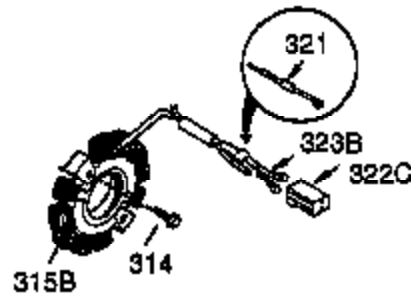

Ref #	Part Number	Qty	Description
298	650665	2	Screw, 1/4-15 x 3/4"
300	34186A	1	Fuel Tank (Incl. 292 & 301)
301	37845	1	Fuel Cap
311	35942	1	Dipstick
315	611104	1	Alternator Coil (3/5 Split)(Incl. 321 - 323)
323	611118	2	Terminal
325	29443	1	Wire Clip
328	35062	2	Ignition Keys
329	610973	1	Terminal
335	36547	1	Carburetor Cover
336	650765	1	Screw, 10-32 x 1/2"
338	28942	2	Screw, 10-32 x 3/8"
340	34154	1	Fuel Tank Bracket
341	34155	1	Fuel Tank Bracket
342	650561	1	Screw, 1/4-20 x 19/32"
343A	651060	1	Screw, 10-32 x 23/64"
343	35079A	1	Key Switch Bracket (Incl. 343A)
350	570682A	1	Primer Ass'y
351	32180C	1	Primer Line
355	590574	1	Starter Handle
361	650990	2	Screw, T-30, 1/4-20 x 15/32"
364	37659	1	Carburetor Cover Bracket
365	650767	2	Screw, 8-32 x 27/64"
370B	35077	1	Instruction Decal
370C	36501	1	Primer Decal
370K	36695	1	Starter Decal
370J	36534	1	Warning Decal
370I	37119	1	Warning Decal
380	640054	1	Carburetor (Incl. 184)
390	590749	1	Starter Recoil (NOTE: This engine could have been built with 590733 starter.)
396	33329E	1	Electric Starter Motor (120 Volt)
400	36452B	1	* Gasket Set (Incl. items marked PK in notes)
420	730226A	1	SAE 5W30 4-Cycle Engine Oil (Quart)