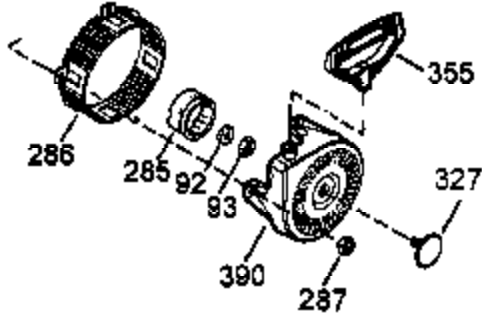

Ref #	Part Number	Qty	Description
298	650665	2	Screw, 1/4-15 x 3/4"
300	34186A	1	Fuel Tank (Incl. 292 & 301)
301	37845	1	Fuel Cap
311	35942	1	Dipstick
315	611104	1	Alternator Coil (3/5 Split)(Incl. 321 - 323)
323	611118	2	Terminal
325	29443	1	Wire Clip
328	35062	2	Ignition Keys
329	610973	1	Terminal
335	36547	1	Carburetor Cover
336	650765	1	Screw, 10-32 x 1/2"
338	28942	2	Screw, 10-32 x 3/8"
340	34154	1	Fuel Tank Bracket
341	34155	1	Fuel Tank Bracket
342	650561	1	Screw, 1/4-20 x 19/32"
343A	651060	1	Screw, 10-32 x 23/64"
343	35079A	1	Key Switch Bracket (Incl. 343A)
350	570682A	1	Primer Ass'y
351	32180C	1	Primer Line
355	590574	1	Starter Handle
361	650990	2	Screw, T-30, 1/4-20 x 15/32"
364	37659	1	Carburetor Cover Bracket
365	650767	2	Screw, 8-32 x 27/64"
370B	35077	1	Instruction Decal
370C	36501	1	Primer Decal
370K	36695	1	Starter Decal
370J	36534	1	Warning Decal
370I	37119	1	Warning Decal
380	640054	1	Carburetor (Incl. 184)
390	590749	1	Starter Recoil (NOTE: This engine could have been built with 590733 starter.)
396	33329E	1	Electric Starter Motor (120 Volt)
400	36452B	1	* Gasket Set (Incl. items marked PK in notes)
420	730226A	1	SAE 5W30 4-Cycle Engine Oil (Quart)