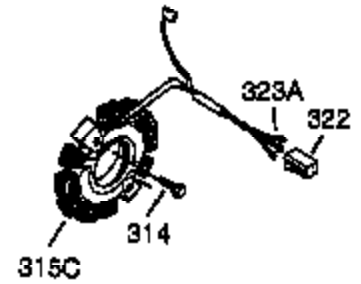

Ref #	Part Number	Qty	Description
298	650665	2	Screw, 1/4-15 x 3/4"
300	34186A	1	Fuel Tank (Incl. 292 & 301)
301	37845	1	Fuel Cap
311	35942	1	Dipstick
315	611104	1	Alternator Coil (3/5 Split)(Incl. 321 - 323)
323	611118	2	Terminal
325	29443	1	Wire Clip
328	35062	2	Ignition Keys
329	610973	1	Terminal
335	36547	1	Carburetor Cover
336	650765	1	Screw, 10-32 x 1/2"
338	28942	2	Screw, 10-32 x 3/8"
340	34154	1	Fuel Tank Bracket
341	34155	1	Fuel Tank Bracket
342	650561	1	Screw, 1/4-20 x 19/32"
343A	651060	1	Screw, 10-32 x 23/64"
343	35079A	1	Key Switch Bracket (Incl. 343A)
350	570682A	1	Primer Ass'y
351	32180C	1	Primer Line
355	590574	1	Starter Handle
361	650990	2	Screw, T-30, 1/4-20 x 15/32"
364	37659	1	Carburetor Cover Bracket
365	650767	2	Screw, 8-32 x 27/64"
370B	35077	1	Instruction Decal
370C	36501	1	Primer Decal
370K	36695	1	Starter Decal
370J	36534	1	Warning Decal
370I	37119	1	Warning Decal
380	640054	1	Carburetor (Incl. 184)
390	590749	1	Starter Recoil (NOTE: This engine could have been built with 590733 starter.)
396	33329E	1	Electric Starter Motor (120 Volt)
400	36452B	1	* Gasket Set (Incl. items marked PK in notes)
420	730226A	1	SAE 5W30 4-Cycle Engine Oil (Quart)