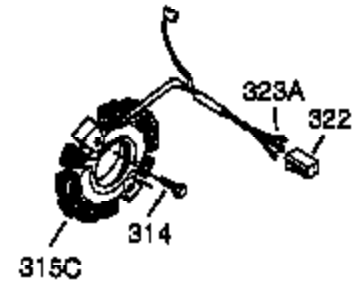

Ref #	Part Number	Qty	Description
292	26460	2	Fuel Line Clamp
298	650665	2	Screw, 1/4-15 x 3/4"
300	34186A	1	Fuel Tank (Incl. 292 & 301)
301	37845	1	Fuel Cap
311	35942	1	Oil Fill Plug
312	29673	1	Oil Fill Plug Gasket
315	611104	1	Alternator Coil (3/5 Split)(Incl. 321 - 323)
323	611118	2	Terminal
325	29443	1	Wire Clip
328	35062	2	Ignition Key
329	610973	1	Terminal
335	36547	1	Carburetor Cover
336	650765	1	Screw, 10-32 x 1/2"
338	28942	2	Screw, 10-32 x 3/8"
340	34154	1	Fuel Tank Bracket
341	34155	1	Fuel Tank Bracket
342	650561	1	Screw, 1/4-20 x 19/32"
343A	651060	1	Screw, 10-32 x 23/64"
343	35079A	1	Key Switch Bracket
350	570682A	1	Primer Ass'y.
351	32180C	1	Primer Line
355	590574	1	Starter Handle (Mitten Grip)
361	650990	2	Screw, T-30, 1/4-20 x 15/32"
364	37659	1	Carburetor Cover Bracket
365	650767	2	Screw, 8-32 x 27/64"
370I	37119	1	Warning Decal
370K	36695	1	Starter Decal
370D	36534	1	Caution Decal
370C	36501	1	Primer Decal
370G	35077	1	Instruction Decal
380	640054	1	Carburetor (Incl. 184)
390	590749	1	Rewind Starter (NOTE: This engine could have been built with 590733 starter.)
396	33329D	1	Electric Starter Motor (120 Volt)
400	36452B	1	* Gasket Set (Incl. items marked PK in notes)
420	730226A	1	SAE 5W/30 4-Cycle Engine Oil (Quart)