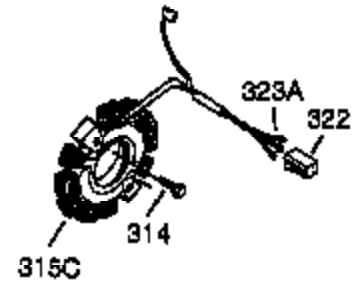

Ref #	Part Number	Qty	Description
5	30969	1	Extension Cap
92	650880	1	Lock Washer
93	650881	1	Flywheel Nut
130C	650694A	3	Screw, 5/16-18 x 2"
285	35985C	1	Starter Cup
287	29752	4	Nut & Lock Washer, 1/4-28
314	650873	1	Screw, 1/4-20 x 3/4"
323	611118	1	Terminal
355	590574	1	Starter Handle (Mitten Grip)
361	650990	4	Screw, T-30, 1/4-20 x 15/32"
370I	37119	1	Warning Decal
390	590749	1	Rewind Starter (NOTE: This engine could have been built with 590733 starter.)