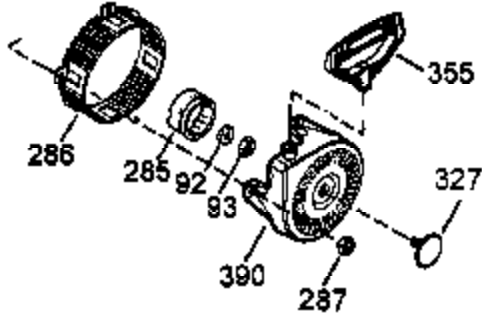

Ref #	Part Number	Qty	Description
5	30969	1	Extension Cap
92	650880	1	Lock Washer
93	650881	1	Flywheel Nut
130C	650694A	3	Screw, 5/16-18 x 2"
285	35985C	1	Starter Cup
287	29752	4	Nut & Lock Washer, 1/4-28
314	650873	1	Screw, 1/4-20 x 3/4"
323	611118	1	Terminal
355	590574	1	Starter Handle (Mitten Grip)
361	650990	4	Screw, T-30, 1/4-20 x 15/32"
370I	37119	1	Warning Decal
390	590749	1	Rewind Starter (NOTE: This engine could have been built with 590733 starter.)