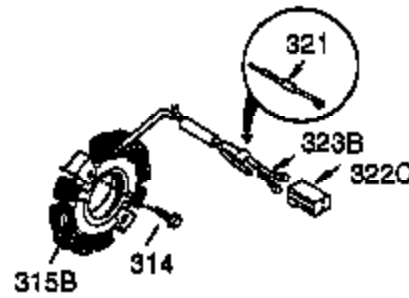

Ref #	Part Number	Qty	Description
5	30969	1	Extension Cap
92	650880	1	Lock Washer
93	650881	1	Flywheel Nut
130C	650694A	3	Screw, 5/16-18 x 2"
285	35985C	1	Starter Cup
287	29752	4	Nut & Lock Washer, 1/4-28
314	650873	1	Screw, 1/4-20 x 3/4"
323	611118	1	Terminal
355	590574	1	Starter Handle (Mitten Grip)
361	650990	4	Screw, T-30, 1/4-20 x 15/32"
370I	37119	1	Warning Decal
390	590749	1	Rewind Starter (NOTE: This engine could have been built with 590733 starter.)