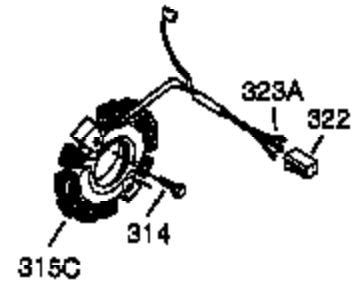

Ref #	Part Number	Qty	Description
5	30969	1	Extension Cap
92	650880	1	Belleville Washer
93	650881	1	Flywheel Nut
130C	650694A	3	Screw, 5/16-18 x 2"
278	650147	2	Washer
279A	650979	2	Lock Washer
279	650980	2	Screw, 10-16 x 47/64"
280	36294	1	Heat Sheild (Incl. 278,278A & 279)
285	35985C	1	Starter Cup
287	29752	4	Nut & Lock Washer, 1/4-28
314	650873	1	Screw, 1/4-20 x 3/4"
323	611118	1	Terminal
355	590574	1	Starter Handle
390	590749	1	Recoil Starter (NOTE: This engine could hav e been built with 590733 starter.)