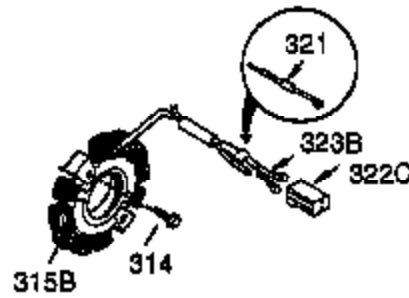

Ref #	Part Number	Qty	Description
72A	28534	1	Pipe Plug
92	650880	1	Lock Washer
93	650881	1	Flywheel Nut
130C	650694A	3	Screw, 5/16-18 x 2"
278	650147	2	Washer
279	650980	2	Screw, 10-16 x 47/64"
279A	650979	2	Lock Washer
280	36294	1	Heat Shield (Incl. 278,279 & 279A)
285	35985C	1	Starter Cup
287	29752	4	Nut & Lock Washer, 1/4-28
314	650873	1	Screw, 1/4-20 x 3/4"
323	611118	1	Terminal
355	590574	1	Starter Handle
370I	37119	1	Warning Decal
390	590749	1	Rewind Starter (Note: This engine could have been built with 590733 starter.)