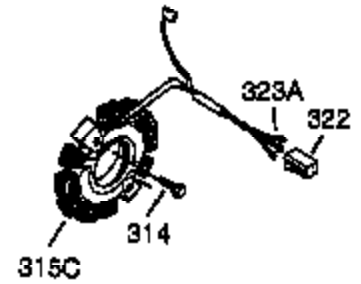

Ref #	Part Number	Qty	Description
72A	28534	1	Pipe Plug
92	650880	1	Lock Washer
93	650881	1	Flywheel Nut
130C	650694A	3	Screw, 5/16-18 x 2"
278	650147	2	Washer
279	650980	2	Screw, 10-16 x 47/64"
279A	650979	2	Lock Washer
280	36294	1	Heat Shield (Incl. 278,279 & 279A)
285	35985C	1	Starter Cup
287	29752	4	Nut & Lock Washer, 1/4-28
314	650873	1	Screw, 1/4-20 x 3/4"
323	611118	1	Terminal
355	590574	1	Starter Handle
370I	37119	1	Warning Decal
390	590749	1	Rewind Starter (Note: This engine could have been built with 590733 starter.)