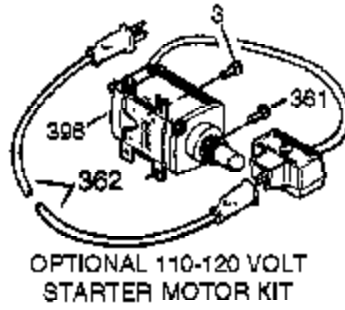

Ref #	Part Number	Qty	Description
1	35371	1	Cylinder (Incl. 2, 20, 72 & 72A)
2	27652	2	Dowel Pin
3	650820	2	Screw, 1/4-20 x 1/2"
72	27642	3	Oil Drain Plug
90	611093	1	Flywheel (W/Ring Gear)
100	35135A	1	Solid State Ignition
101	610118	1	Spark Plug Cover
102	651024	2	Solid State Mounting Stud
103	651007	2	Screw, T-15, 10-24 x 15/16"
110A	37047	1	Ground Wire
169	27896A	1	* Valve Cover Gasket
170	28423	1	Breather Body
171	28424	1	Breather Element
172	28425	1	Valve Cover
173	35350	1	Breather Tube
174	650128	2	Screw, 10-24 x 1/2"
178	29752	4	Nut & Lock Washer, 1/4-28
207	33878	1	Throttle Link
260	35447A	1	Blower Housing
275	35056	1	Muffler
276	31588	1	Locking Plate
277	651002	2	Screw, 5/16-18 x 4-3/16"
279	650980	2	Screw, 10-16 x 47/64"
279A	650979	2	Lock Washer
314	650873	1	Screw, 1/4-20 x 3/4"
315	611111	1	Alternator Coil (18 Watt) (Incl. 323)
323	611118	1	Terminal
380	640054	1	Carburetor (Incl. 184)