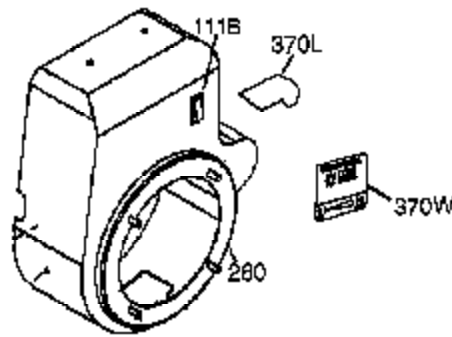

Ref #	Part Number	Qty	Description
1	35371	1	Cylinder (Incl. 2, 20, 72 & 72A)
2	27652	2	Dowel Pin
3	650820	2	Screw, 1/4-20 x 1/2"
72	27642	3	Oil Drain Plug
90	611093	1	Flywheel (W/Ring Gear)
100	35135A	1	Solid State Ignition
101	610118	1	Spark Plug Cover
102	651024	2	Solid State Mounting Stud
103	651007	2	Screw, T-15, 10-24 x 15/16"
110A	37047	1	Ground Wire
169	27896A	1	* Valve Cover Gasket
170	28423	1	Breather Body
171	28424	1	Breather Element
172	28425	1	Valve Cover
173	35350	1	Breather Tube
174	650128	2	Screw, 10-24 x 1/2"
178	29752	4	Nut & Lock Washer, 1/4-28
207	33878	1	Throttle Link
260	35447A	1	Blower Housing
275	35056	1	Muffler
276	31588	1	Locking Plate
277	651002	2	Screw, 5/16-18 x 4-3/16"
279	650980	2	Screw, 10-16 x 47/64"
279A	650979	2	Lock Washer
314	650873	1	Screw, 1/4-20 x 3/4"
315	611111	1	Alternator Coil (18 Watt) (Incl. 323)
323	611118	1	Terminal
380	640054	1	Carburetor (Incl. 184)