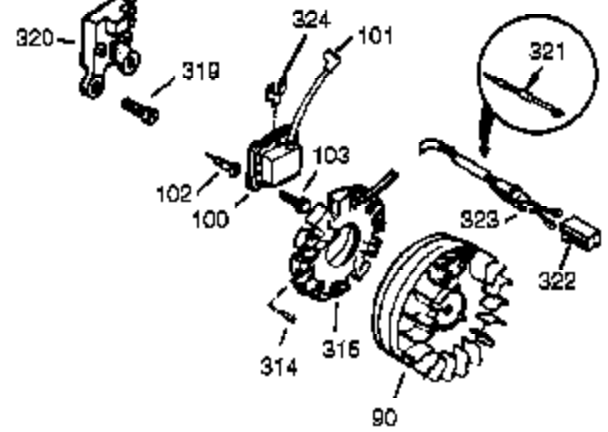

Ref #	Part Number	Qty	Description
1	35371	1	Cylinder (Incl. 2, 20, 72 & 72A)
2	27652	2	Dowel Pin
3	650820	2	Screw, 1/4-20 x 1/2"
72	27642	3	Oil Drain Plug
90	611093	1	Flywheel (W/Ring Gear)
100	35135A	1	Solid State Ignition
101	610118	1	Spark Plug Cover
102	651024	2	Solid State Mounting Stud
103	651007	2	Screw, T-15, 10-24 x 15/16"
110A	37047	1	Ground Wire
169	27896A	1	* Valve Cover Gasket
170	28423	1	Breather Body
171	28424	1	Breather Element
172	28425	1	Valve Cover
173	35350	1	Breather Tube
174	650128	2	Screw, 10-24 x 1/2"
178	29752	4	Nut & Lock Washer, 1/4-28
207	33878	1	Throttle Link
260	35447A	1	Blower Housing
275	35056	1	Muffler
276	31588	1	Locking Plate
277	651002	2	Screw, 5/16-18 x 4-3/16"
279	650980	2	Screw, 10-16 x 47/64"
279A	650979	2	Lock Washer
314	650873	1	Screw, 1/4-20 x 3/4"
315	611111	1	Alternator Coil (18 Watt) (Incl. 323)
323	611118	1	Terminal
380	640054	1	Carburetor (Incl. 184)