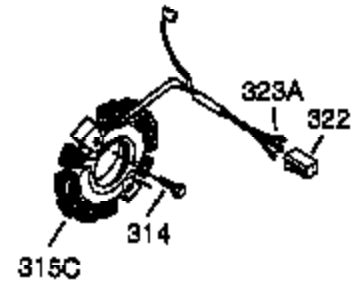

Ref #	Part Number	Qty	Description
5	30969	1	Extension Cap
92	650880	1	Belleville Washer
93	650881	1	Flywheel Nut
130C	650694A	3	Screw, 5/16-18 x 2"
285	35985C	1	Starter Cup
287	29752	4	Nut & Lock Washer, 1/4-28
314	650873	1	Screw, 1/4-20 x 3/4"
323	611118	1	Terminal
355	590574	1	Starter Handle
390	590749	1	Recoil Starter (NOTE: This engine could have been built with 590733 starter.