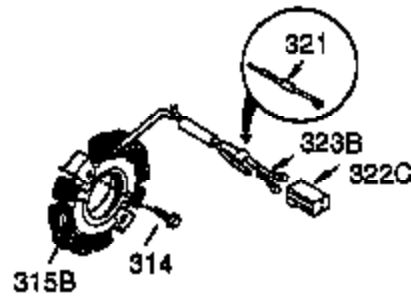

Ref #	Part Number	Qty	Description
5	30969	1	Extension Cap
92	650880	1	Belleville Washer
93	650881	1	Flywheel Nut
130C	650694A	3	Screw, 5/16-18 x 2"
285	35985C	1	Starter Cup
287	29752	4	Nut & Lock Washer, 1/4-28
314	650873	1	Screw, 1/4-20 x 3/4"
323	611118	1	Terminal
355	590574	1	Starter Handle
390	590749	1	Recoil Starter (NOTE: This engine could have been built with 590733 starter.