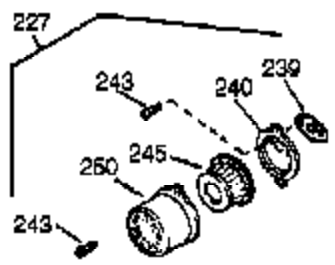

Ref #	Part Number	Qty	Description
310	36205	1	Dipstick
325	29443	1	Wire Clip
327	35392	1	Starter Decal
328	35062	2	Ignition Key
329	610973	1	Terminal
335	36547	1	Carburetor Cover
336	650765	1	Screw, 10-32 x 1/2"
338	28942	2	Screw, 10-32 x 3/8"
340	34154	1	Fuel Tank Bracket
341	34155	1	Fuel Tank Bracket
342	650561	1	Screw, 1/4-20 x 19/32"
343	35079A	1	Key Switch Bracket (Incl. 343A)
343A	651060	1	Screw, 10-23 x 23/64"
350	570682A	1	Primer Ass'y.
351	32180C	1	Primer Line
355	590574	1	Starter Handle
361	650990	2	Screw, T-30, 1/4-20 x 15/32"
364	37659	1	Carburetor Cover Bracket
365	650767	2	Screw, 8-32 x 27/64"
370H	35077	1	Choke Decal
370C	36501	1	Primer Decal
370R	37119	1	Warning Decal
370G	36534	1	Caution Decal
380	640052	1	Carburetor (Incl. 184)
390	590749	1	Rewind Starter (NOTE: This engine could have been built with 590733 starter.)
396	33329D	1	Electric Starter Motor (120 Volt)
400	36450C	1	* Gasket Set (Incl. items marked PK in notes)
900	911307	1	Replacement Engine, order from 71-999
900	756337C	1	Replacement Short Block, order from 71-999