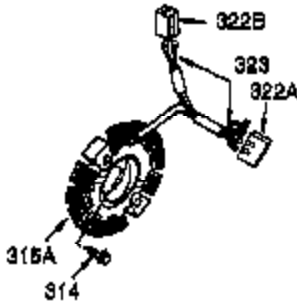

Ref #	Part Number	Qty	Description
300	34156A	1	Fuel Tank (Incl. 292 & 301)
301	37844	1	Fuel Cap
305	36877	1	Oil Fill Tube
307	35499	1	"O" Ring
308	35539	1	Fill Tube Clip
310	37869	1	Dipstick
314	650873	1	Screw, 1/4-20 x 3/4"
315	611111	1	Alternator Coil (18 Watt) (Incl. 323)
323	611118	1	Terminal
325	29443	1	Wire Clip
328	35062	2	Ignition Key
329	610973	1	Terminal
335	36547	1	Carburetor Cover
336	650765	1	Screw, 10-32 x 1/2"
338	28942	2	Screw, 10-32 x 3/8"
340	34154	1	Fuel Tank Bracket
341	34155	1	Fuel Tank Bracket
342	650561	1	Screw, 1/4-20 x 19/32"
343A	651060	1	Screw, 10-23 x 23/64"
343	35079A	1	Key Switch Bracket (Incl. 343A)
350	570682A	1	Primer Ass'y.
351	32180C	1	Primer Line
355	590574	1	Starter Handle
361	650990	2	Screw, T-30, 1/4-20 x 15/32"
361A	650819	2	Screw, 6-32 x 2-1/2"
364	37659	1	Carburetor Cover Bracket
365	650767	2	Screw, 8-32 x 27/64"
370R	37119	1	Warning Decal
370C	36501	1	Primer Decal
370H	35077	1	Choke Decal
370D	36534	1	Caution Decal
370K	36695	1	Starter Decal
380	640052	1	Carburetor (Incl. 184)
390	590749	1	Rewind Starter (NOTE: This engine could have been built with 590733 starter.)
400	36450C	1	* Gasket Set (Incl. items marked PK in notes)
420	730226A	1	SAE 5W30, 4-Cycle Engine Oil (Quart)