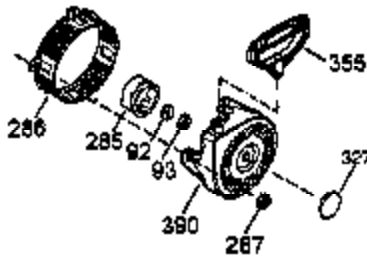

Ref #	Part Number	Qty	Description
5	30969	1	Extension Cap
92	650880	1	Lock Washer
93	650881	1	Flywheel Nut
110A	37047	1	Ground Wire
285	35985C	1	Starter Cup
287	29752	4	Nut & Lock Washer, 1/4-28
314	650873	1	Screw, 1/4-20 x 3/4"
323	611118	2	Terminal
355	590574	1	Starter Handle
370R	37119	1	Warning Decal
370D	36534	1	Caution Decal
390	590749	1	Rewind Starter (NOTE: This engine could have been built with 590733 starter.)