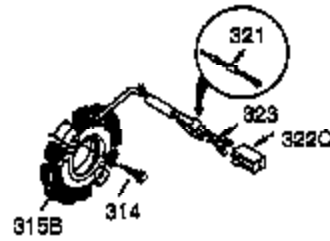

Ref #	Part Number	Qty	Description
5	30969	1	Extension Cap
92	650880	1	Lock Washer
93	650881	1	Flywheel Nut
110A	37047	1	Ground Wire
285	35985C	1	Starter Cup
287	29752	4	Nut & Lock Washer, 1/4-28
314	650873	1	Screw, 1/4-20 x 3/4"
323	611118	2	Terminal
355	590574	1	Starter Handle
370R	37119	1	Warning Decal
370D	36534	1	Caution Decal
390	590749	1	Rewind Starter (NOTE: This engine could have been built with 590733 starter.)