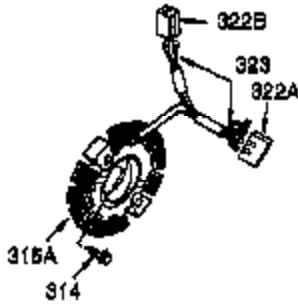

Ref #	Part Number	Qty	Description
92	650880	1	Lock Washer
93	650881	1	Flywheel Nut
285	35985C	1	Starter Cup
287	29752	4	Nut & Lock Washer, 1/4-28
314	650873	1	Screw, 1/4-20 x 3/4"
323	611118	2	Terminal
355	590574	1	Starter Handle
361A	650819	2	Screw, 6-32 x 2-1/2"
361	650990	2	Screw, T-30, 1/4-20 x 15/32"
390	590749	1	Rewind Starter (NOTE: This engine could have been built with 590733 starter.)
396	33329D	1	Electric Starter Motor (120 Volt)