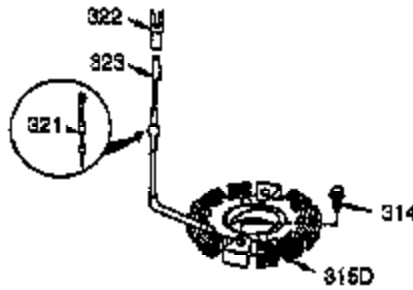

Ref #	Part Number	Qty	Description
92	650880	1	Lock Washer
93	650881	1	Flywheel Nut
285	35985C	1	Starter Cup
287	29752	4	Nut & Lock Washer, 1/4-28
355	590574	1	Starter Handle
361	650990	2	Screw, T-30, 1/4-20 x 15/32"
361A	650819	2	Screw, 6-32 x 2-1/2"
390	590749	1	Rewind Starter (NOTE: This engine could have been built with 590733 starter.)
396	33329D	1	Electric Starter Motor (120 Volt)