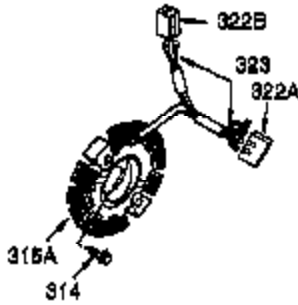

Ref #	Part Number	Qty	Description
92	650880	1	Lock Washer
93	650881	1	Flywheel Nut
285	35985C	1	Starter Cup
287	29752	4	Nut & Lock Washer, 1/4-28
355	590574	1	Starter Handle
361	650990	2	Screw, T-30, 1/4-20 x 15/32"
361A	650819	2	Screw, 6-32 x 2-1/2"
390	590749	1	Rewind Starter (NOTE: This engine could have been built with 590733 starter.)
396	33329D	1	Electric Starter Motor (120 Volt)