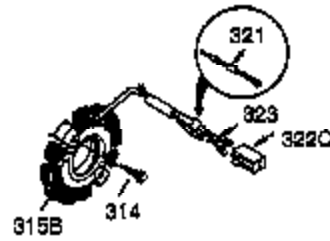

Ref #	Part Number	Qty	Description
92	650880	1	Lock Washer
93	650881	1	Flywheel Nut
285	35985C	1	Starter Cup
287	29752	4	Nut & Lock Washer, 1/4-28
355	590574	1	Starter Handle
361	650990	2	Screw, T-30, 1/4-20 x 15/32"
361A	650819	2	Screw, 6-32 x 2-1/2"
390	590749	1	Rewind Starter (NOTE: This engine could have been built with 590733 starter.)
396	33329D	1	Electric Starter Motor (120 Volt)