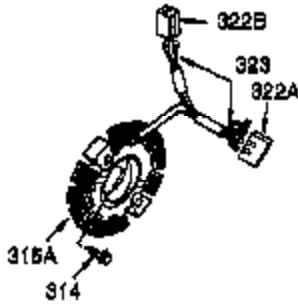

Ref #	Part Number	Qty	Description
5	30969	1	Extension Cap
92	650880	1	Lock Washer
93	650881	1	Flywheel Nut
110A	37047	1	Ground Wire
130C	650727	2	Screw, 5/16-18 x 2"
279	650980	2	Screw, 10-16 x 47/64"
279A	650147	2	Washer
279B	650979	2	Lock Washer
280	36294	1	Heat Shield
285	35985C	1	Starter Cup
287	29752	4	Nut & Lock Washer, 1/4-28
314	650873	1	Screw, 1/4-20 x 3/4"
323	611118	1	Terminal
355	590574	1	Starter Handle
361A	650819	2	Screw, 6-32 x 2-1/2"
370D	36534	1	Caution Decal
370R	37119	1	Warning Decal
390	590749	1	Rewind Starter (NOTE: This engine could have been built with 590733 starter.)