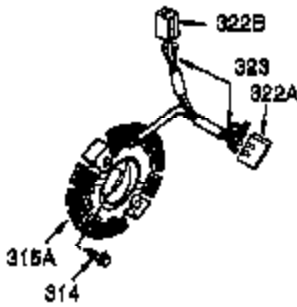

Ref #	Part Number	Qty	Description
314	650873	1	Screw, 1/4-20 x 3/4"
315	611104	1	Alternator Coil (3/5 Split)(Incl. 321 -323)
323	611118	2	Terminal
325	29443	1	Wire Clip
328	35593	2	Ignition Key
329	610973	1	Terminal
335	36547A	1	Carburetor Cover
336	650765	1	Screw, 10-32 x 1/2"
338	28942	2	Screw, 10-32 x 3/8"
340	34154	1	Fuel Tank Bracket
341	34155	1	Fuel Tank Bracket
342	650561	1	Screw, 1/4-20 x 19/32"
343	35079A	1	Key Switch Bracket
350	570682A	1	Primer Ass'y.
351	32180C	1	Primer Line
355	590574	1	Starter Handle
361	650990	2	Screw, T-30, 1/4-20 x 15/32"
361A	650819	2	Screw, 6-32 x 2-1/2"
364	37659	1	Carburetor Cover Bracket
365	650767	2	Screw, 8-32 x 27/64"
370	34686A	1	Name Decal
370C	36501	1	Primer Decal
370D	36534	1	Caution Decal
370R	35878	1	Warning Decal
370H	35077	1	Choke Decal
380	640052	1	Carburetor (Incl. 184)
390	590749	1	Rewind Starter (NOTE: This engine could have been built with 590733 starter.)
400	36450C	1	* Gasket Set (Incl. items marked PK in notes)
420	730226A	1	SAE 30, 4-Cycle Engine Oil (Quart)
900	909303B	1	Replacement Engine order from 71-999
900	756325C	1	Rep. Short Block order from 71-999