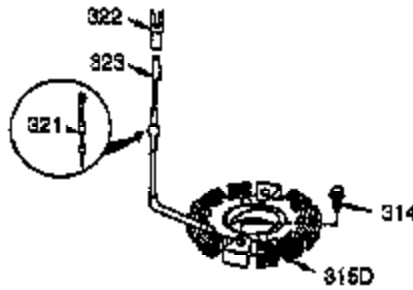

Ref #	Part Number	Qty	Description
5	30969	1	Extension Cap
92	650880	1	Belleville Washer
93	650881	1	Flywheel Nut
110A	37047	1	Ground Wire
285	35985B	1	Starter Cup
287	29752	4	Nut & Lock Washer, 1/4-28
314	650873	2	Screw, 1/4-20 x 3/4"
323	611118	1	Terminal
355	590574	1	Starter Handle (Mitten Grip)
361	650990	2	Screw, T-30, 1/4-20 x 15/32"
390	590749	1	Rewind Starter (NOTE: This engine could have been built with 590733 starter.)
396	33329E	1	Electric Starter Motor (120 Volt)