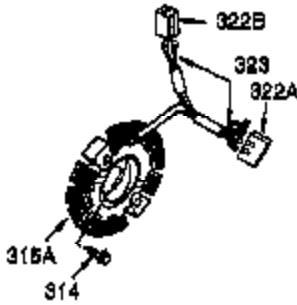

Ref #	Part Number	Qty	Description
5	30969	1	Extension Cap
92	650880	1	Belleville Washer
93	650881	1	Flywheel Nut
110A	37047	1	Ground Wire
285	35985B	1	Starter Cup
287	29752	4	Nut & Lock Washer, 1/4-28
314	650873	2	Screw, 1/4-20 x 3/4"
323	611118	1	Terminal
355	590574	1	Starter Handle (Mitten Grip)
361	650990	2	Screw, T-30, 1/4-20 x 15/32"
390	590749	1	Rewind Starter (NOTE: This engine could have been built with 590733 starter.)
396	33329E	1	Electric Starter Motor (120 Volt)