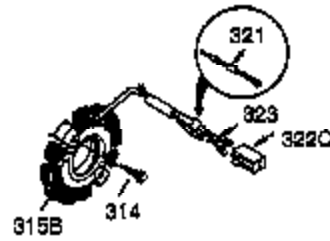

Ref #	Part Number	Qty	Description
5	30969	1	Extension Cap
92	650880	1	Belleville Washer
93	650881	1	Flywheel Nut
110A	37047	1	Ground Wire
285	35985B	1	Starter Cup
287	29752	4	Nut & Lock Washer, 1/4-28
314	650873	2	Screw, 1/4-20 x 3/4"
323	611118	1	Terminal
355	590574	1	Starter Handle (Mitten Grip)
361	650990	2	Screw, T-30, 1/4-20 x 15/32"
390	590749	1	Rewind Starter (NOTE: This engine could have been built with 590733 starter.)
396	33329E	1	Electric Starter Motor (120 Volt)