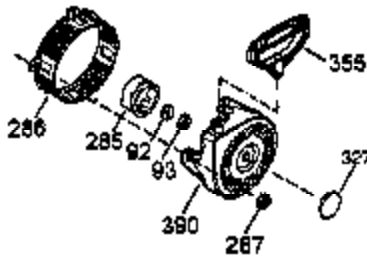

Ref #	Part Number	Qty	Description
307	35499	1	"O" Ring
308	35540	1	Fill Tube Clip
310	36205	1	Dipstick
314	650873	1	Screw, 1/4-20 x 3/4"
315	611111	1	Alternator Coil (18 Watt) (Incl. 323)
323	611118	1	Terminal
325	29443	1	Wire Clip
328	35062	2	Ignition Key
329	610973	1	Terminal
335	35057A	1	Carburetor Cover
336	650765	1	Screw, 10-32 x 1/2"
338	28942	2	Screw, 10-32 x 3/8"
340	34154	1	Fuel Tank Bracket
341	34155	1	Fuel Tank Bracket
342	650561	1	Screw, 1/4-20 x 19/32"
343A	651060	1	Screw, 10-23 x 23/64"
343	35079A	1	Key Switch Bracket (Incl. 343A)
347	651095	1	Stud (Troy Built)
350	570682A	1	Primer Ass'y.
351	32180C	1	Primer Line
355	590574	1	Starter Handle
361	650990	2	Screw, T-30, 1/4-20 x 15/32"
361A	650819	2	Screw, 6-32 x 2-1/2"
364	37659	1	Carburetor Cover Bracket
365	650767	2	Screw, 8-32 x 27/64"
370K	36695	1	Starter Decal
380	640052	1	Carburetor (Incl. 184)
390	590749	1	Rewind Starter (NOTE: This engine could have been built with 590733 starter.)
400	36450C	1	* Gasket Set (Incl. items marked PK in notes)
900	756348	1	Replacement Engine, order from 71-999
900	756337C	1	Replacement Short Block, order from 71-999