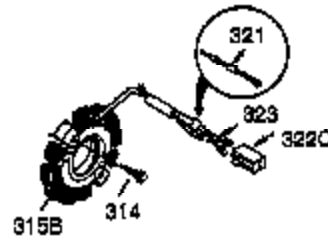

Ref #	Part Number	Qty	Description
307	35499	1	"O" Ring
308	35540	1	Fill Tube Clip
310	36205	1	Dipstick
314	650873	1	Screw, 1/4-20 x 3/4"
315	611111	1	Alternator Coil (18 Watt) (Incl. 323)
323	611118	1	Terminal
325	29443	1	Wire Clip
328	35062	2	Ignition Key
329	610973	1	Terminal
335	35057A	1	Carburetor Cover
336	650765	1	Screw, 10-32 x 1/2"
338	28942	2	Screw, 10-32 x 3/8"
340	34154	1	Fuel Tank Bracket
341	34155	1	Fuel Tank Bracket
342	650561	1	Screw, 1/4-20 x 19/32"
343A	651060	1	Screw, 10-23 x 23/64"
343	35079A	1	Key Switch Bracket (Incl. 343A)
347	651095	1	Stud (Troy Built)
350	570682A	1	Primer Ass'y.
351	32180C	1	Primer Line
355	590574	1	Starter Handle
361	650990	2	Screw, T-30, 1/4-20 x 15/32"
361A	650819	2	Screw, 6-32 x 2-1/2"
364	37659	1	Carburetor Cover Bracket
365	650767	2	Screw, 8-32 x 27/64"
370K	36695	1	Starter Decal
380	640052	1	Carburetor (Incl. 184)
390	590749	1	Rewind Starter (NOTE: This engine could have been built with 590733 starter.)
400	36450C	1	* Gasket Set (Incl. items marked PK in notes)
900	756348	1	Replacement Engine, order from 71-999
900	756337C	1	Replacement Short Block, order from 71-999