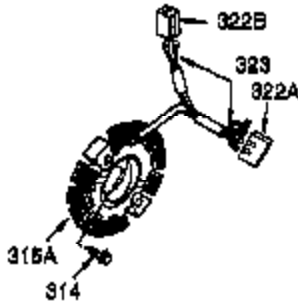

Ref #	Part Number	Qty	Description
307	35499	1	"O" Ring
308	35540	1	Fill Tube Clip
310	36205	1	Dipstick
314	650873	1	Screw, 1/4-20 x 3/4"
315	611111	1	Alternator Coil (18 Watt) (Incl. 323)
323	611118	1	Terminal
325	29443	1	Wire Clip
328	35062	2	Ignition Key
329	610973	1	Terminal
335	35057A	1	Carburetor Cover
336	650765	1	Screw, 10-32 x 1/2"
338	28942	2	Screw, 10-32 x 3/8"
340	34154	1	Fuel Tank Bracket
341	34155	1	Fuel Tank Bracket
342	650561	1	Screw, 1/4-20 x 19/32"
343A	651060	1	Screw, 10-23 x 23/64"
343	35079A	1	Key Switch Bracket (Incl. 343A)
347	651095	1	Stud (Troy Built)
350	570682A	1	Primer Ass'y.
351	32180C	1	Primer Line
355	590574	1	Starter Handle
361	650990	2	Screw, T-30, 1/4-20 x 15/32"
361A	650819	2	Screw, 6-32 x 2-1/2"
364	37659	1	Carburetor Cover Bracket
365	650767	2	Screw, 8-32 x 27/64"
370K	36695	1	Starter Decal
380	640052	1	Carburetor (Incl. 184)
390	590749	1	Rewind Starter (NOTE: This engine could have been built with 590733 starter.)
400	36450C	1	* Gasket Set (Incl. items marked PK in notes)
900	756348	1	Replacement Engine, order from 71-999
900	756337C	1	Replacement Short Block, order from 71-999