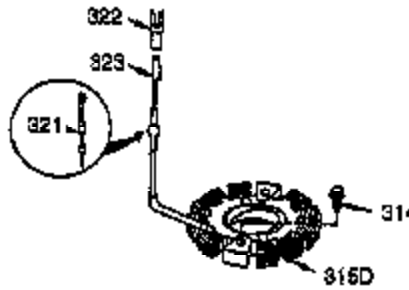

Ref #	Part Number	Qty	Description
307	35499	1	"O" Ring
308	35540	1	Fill Tube Clip
310	36205	1	Dipstick
314	650873	1	Screw, 1/4-20 x 3/4"
315	611111	1	Alternator Coil (18 Watt) (Incl. 323)
323	611118	1	Terminal
325	29443	1	Wire Clip
328	35062	2	Ignition Key
329	610973	1	Terminal
335	35057A	1	Carburetor Cover
336	650765	1	Screw, 10-32 x 1/2"
338	28942	2	Screw, 10-32 x 3/8"
340	34154	1	Fuel Tank Bracket
341	34155	1	Fuel Tank Bracket
342	650561	1	Screw, 1/4-20 x 19/32"
343A	651060	1	Screw, 10-23 x 23/64"
343	35079A	1	Key Switch Bracket (Incl. 343A)
347	651095	1	Stud (Troy Built)
350	570682A	1	Primer Ass'y.
351	32180C	1	Primer Line
355	590574	1	Starter Handle
361	650990	2	Screw, T-30, 1/4-20 x 15/32"
361A	650819	2	Screw, 6-32 x 2-1/2"
364	37659	1	Carburetor Cover Bracket
365	650767	2	Screw, 8-32 x 27/64"
370K	36695	1	Starter Decal
380	640052	1	Carburetor (Incl. 184)
390	590749	1	Rewind Starter (NOTE: This engine could have been built with 590733 starter.)
400	36450C	1	* Gasket Set (Incl. items marked PK in notes)
900	756348	1	Replacement Engine, order from 71-999
900	756337C	1	Replacement Short Block, order from 71-999