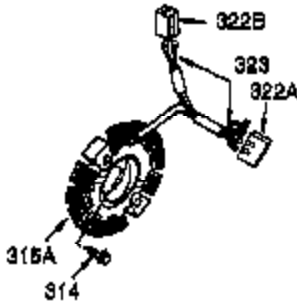

Ref #	Part Number	Qty	Description
	5 30969	1	Extension Cap
	92 650880	1	Lock Washer
	93 650881	1	Flywheel Nut
110A	37047	1	Ground Wire
285	35985C	1	Starter Cup
287	29752	4	Nut & Lock Washer, 1/4-28
314	650873	1	Screw, 1/4-20 x 3/4"
323	611118	1	Terminal
355	590574	1	Starter Handle
361	650990	2	Screw, T-30, 1/4-20 x 15/32"
370R	37119	1	Warning Decal
370D	36534	1	Caution Decal
390	590749	1	Rewind Starter (NOTE: This engine could have been built with 590733 starter.)
396	33329D	1	Electric Starter Motor (120 Volt)
396	33329E	1	Electric Starter Motor (Optional)