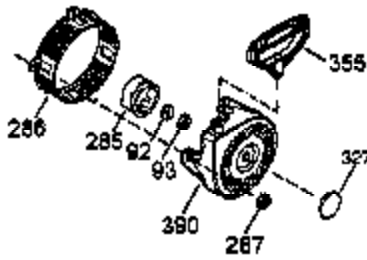

Ref #	Part Number	Qty	Description
5	30969	1	Extension Cap
72B	28582	1	Oil Drain Plug
72A	28534	1	Oil Drain Plug
92	650880	1	Lock Washer
93	650881	1	Flywheel Nut
110A	37047	1	Ground Wire
285	35985C	1	Starter Cup
287	29752	4	Nut & Lock Washer, 1/4-28
314	650873	1	Screw, 1/4-20 x 3/4"
323	611118	1	Terminal
355	590574	1	Starter Handle
361	650990	2	Screw, T-30, 1/4-20 x 15/32"
370R	37119	1	Warning Decal
390	590749	1	Rewind Starter (NOTE: This engine could have been built with 590733 starter.)
396	33329D	1	Electric Starter Motor (120 Volt)