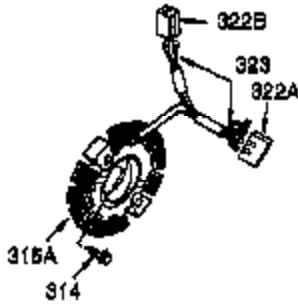

Ref #	Part Number	Qty	Description
5	30969	1	Extension Cap
92	650880	1	Lock Washer
93	650881	1	Flywheel Nut
110A	37047	1	Ground Wire
130C	650727	2	Screw, 5/16-18 x 2"
285	35985B	1	Starter Cup
287	29752	4	Nut & Lock Washer, 1/4-28
314	650873	1	Screw, 1/4-20 x 3/4"
323	611118	1	Terminal
355	590574	1	Starter Handle
370D	36534	1	Caution Decal
370R	37119	1	Warning Decal
390	590749	1	Rewind Starter (NOTE: This engine could have been built with 590733 starter.)
396	33329E	1	Electric Starter Motor (Optional)
900	911307	1	Replacement Engine, order from 71-999
900	756337C	1	Replacement Short Block, order from 71-999