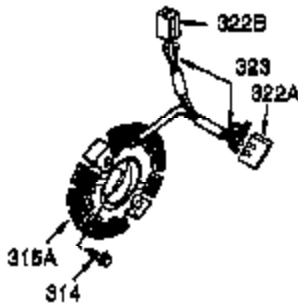

Ref #	Part Number	Qty	Description
307	35499	1	"O" Ring
308	35540	1	Fill Tube Clip
310	36205	1	Dipstick
314	650873	1	Screw, 1/4-20 x 3/4"
315	611111	1	Alternator Coil (18 Watt) (Incl. 323)
323	611118	1	Terminal
325	29443	1	Wire Clip
328	35593	2	Key Switch (Push-In)
329	610973	1	Terminal
335	36547	1	Carburetor Cover
336	650765	1	Screw, 10-32 x 1/2"
338	28942	2	Screw, 10-32 x 3/8"
340	34154	1	Fuel Tank Bracket
341	34155	1	Fuel Tank Bracket
342	650561	1	Screw, 1/4-20 x 19/32"
343A	651060	1	Screw, 10-32 x 23/64"
343	35079A	1	Key Switch Bracket (Incl. 343A)
350	570682A	1	Primer Ass'y.
351	32180C	1	Primer Line
355	590574	1	Starter Handle (Mitten Grip)
364	37659	1	Carburetor Cover Bracket
365	650767	2	Screw, 8-32 x 27/64"
370I	37580	1	Warning Decal
370C	36501	1	Primer Decal
370G	35077	1	Instruction Decal
370B	36534	1	Instruction Decal
380	640052	1	Carburetor (Incl. 184)
390	590749	1	Rewind Starter (NOTE: This engine could have been built with 590733 starter.)
400	36450C	1	* Gasket Set (Incl. items marked PK in notes)
900	756348	1	Replacement Engine, order from 71-999
900	756337C	1	Replacement Short Block, order from 71-999