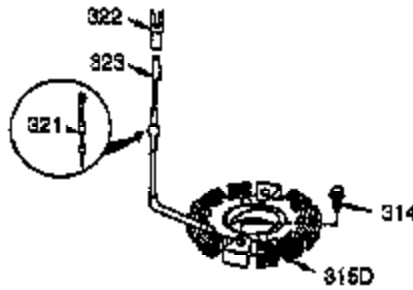

Ref #	Part Number	Qty	Description
307	35499	1	"O" Ring
308	35540	1	Fill Tube Clip
310	36205	1	Dipstick
314	650873	1	Screw, 1/4-20 x 3/4"
315	611111	1	Alternator Coil (18 Watt) (Incl. 323)
323	611118	1	Terminal
325	29443	1	Wire Clip
328	35593	2	Key Switch (Push-In)
329	610973	1	Terminal
335	36547	1	Carburetor Cover
336	650765	1	Screw, 10-32 x 1/2"
338	28942	2	Screw, 10-32 x 3/8"
340	34154	1	Fuel Tank Bracket
341	34155	1	Fuel Tank Bracket
342	650561	1	Screw, 1/4-20 x 19/32"
343A	651060	1	Screw, 10-32 x 23/64"
343	35079A	1	Key Switch Bracket (Incl. 343A)
350	570682A	1	Primer Ass'y.
351	32180C	1	Primer Line
355	590574	1	Starter Handle (Mitten Grip)
364	37659	1	Carburetor Cover Bracket
365	650767	2	Screw, 8-32 x 27/64"
370I	37580	1	Warning Decal
370C	36501	1	Primer Decal
370G	35077	1	Instruction Decal
370B	36534	1	Instruction Decal
380	640052	1	Carburetor (Incl. 184)
390	590749	1	Rewind Starter (NOTE: This engine could have been built with 590733 starter.)
400	36450C	1	* Gasket Set (Incl. items marked PK in notes)
900	756348	1	Replacement Engine, order from 71-999
900	756337C	1	Replacement Short Block, order from 71-999