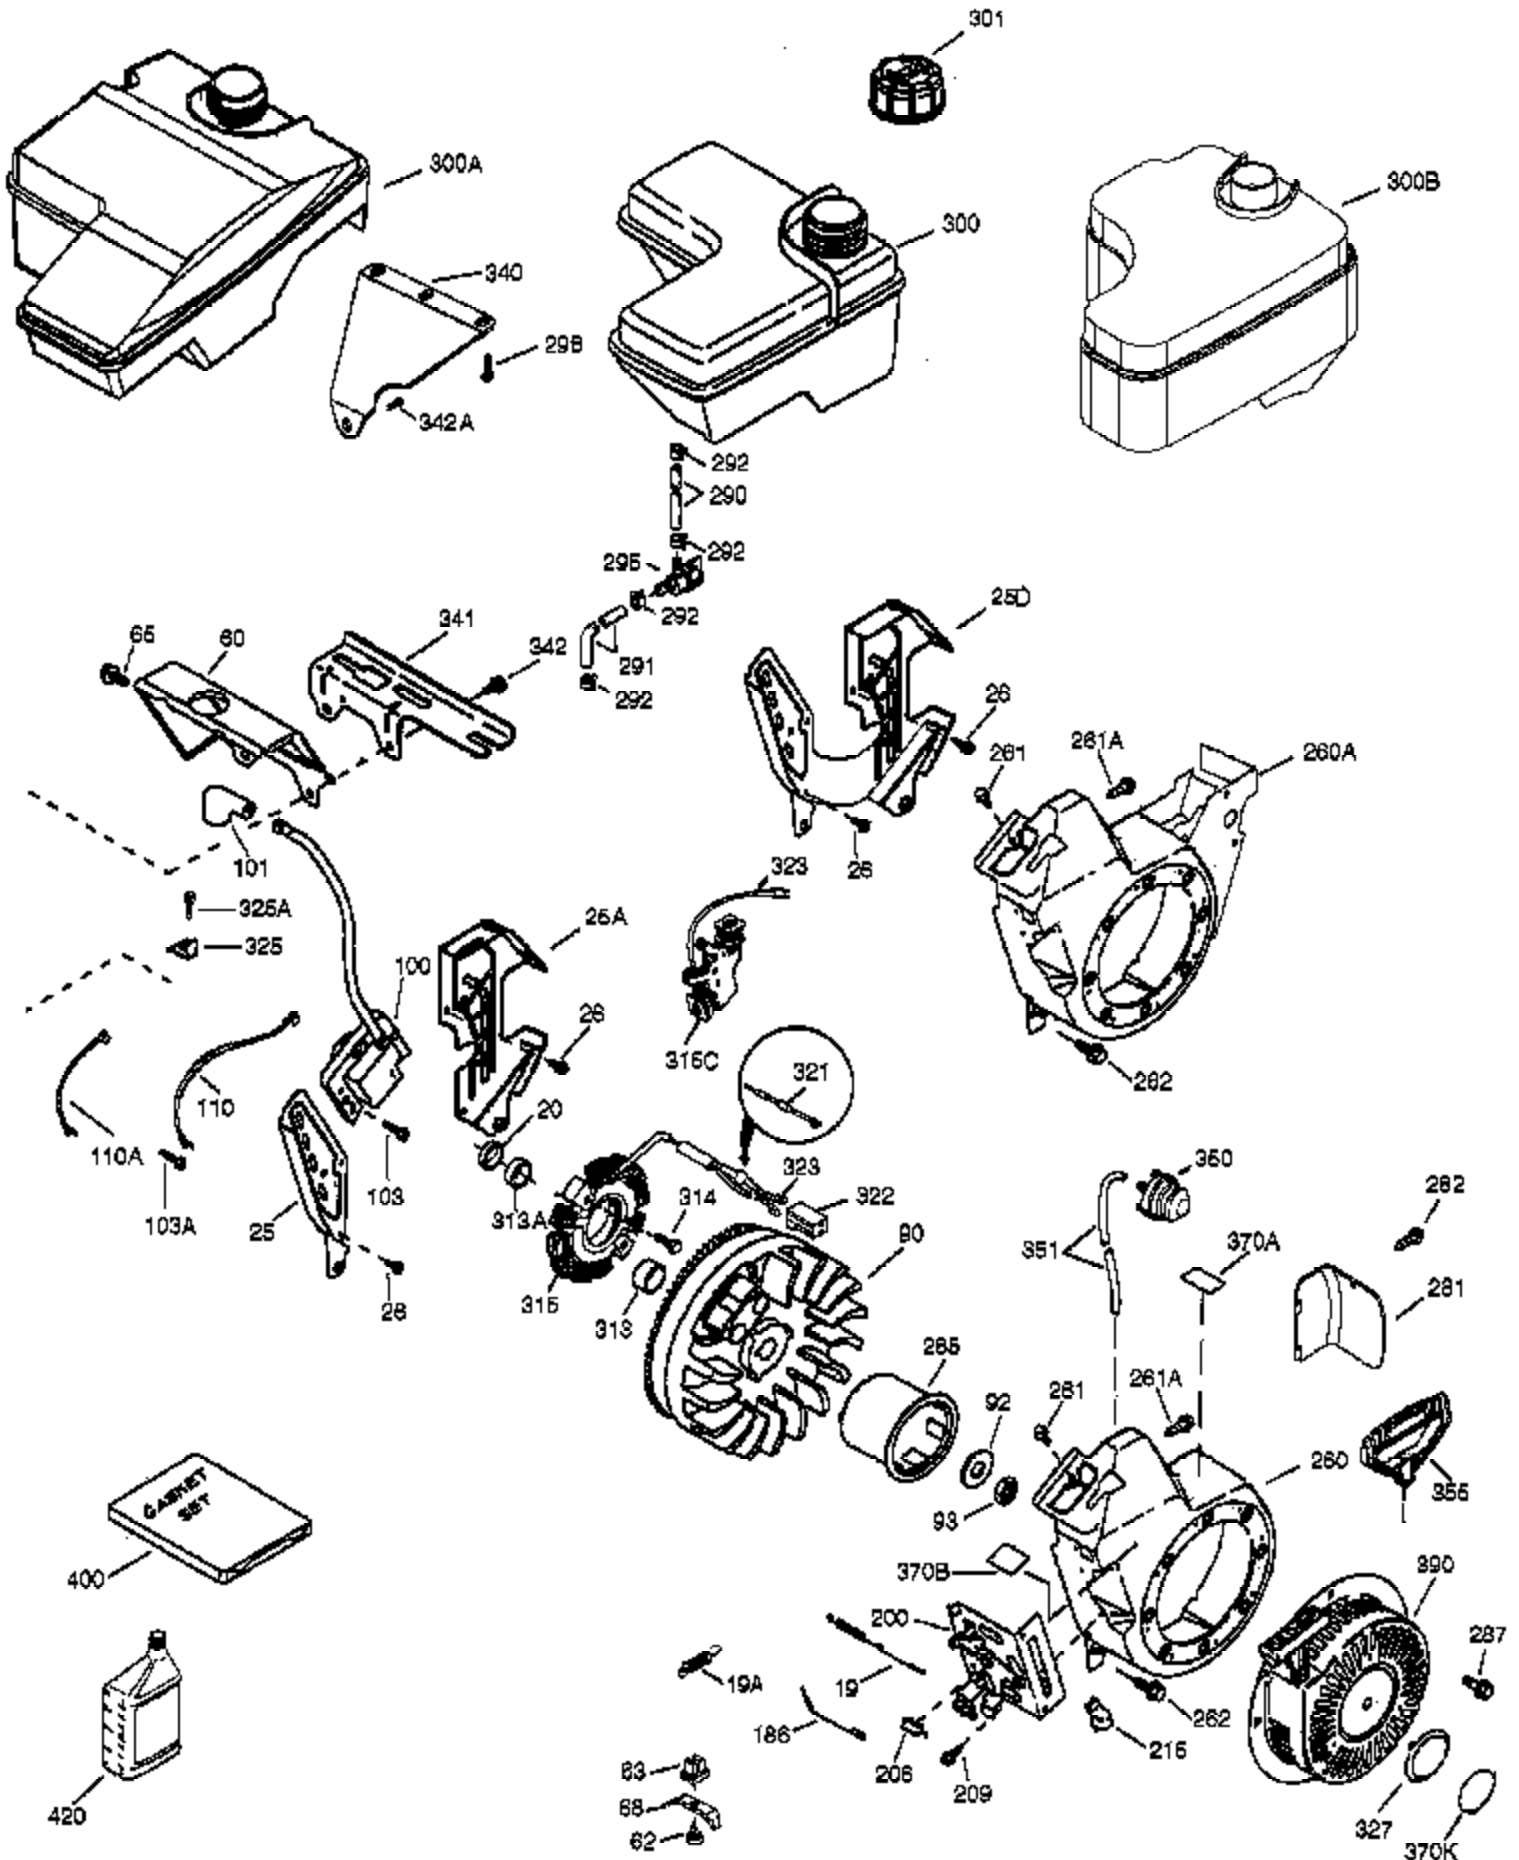

Engine Parts List #2

Ref #	Part Number	Qty	Description
19	31426	1	Throttle Spring
20	32600	1	Oil Seal
25	36552	1	Blower Housing Baffle (Incl. 262)
25A	35883	1	Baffle Extension
26A	650926	1	Screw, 8-32 x 21/64"
26	650802	2	Screw, 1/4-20 x 5/8"
60	29745	1	Blower Housing Extension
65	650128	1	Screw, 10-24 x 1/2"
90	611199	1	Flywheel (W/Ring Gear)
92	650815	1	Belleville Washer
93	650816	1	Flywheel Nut
100	34443C	1	Solid State Ignition
101	610118	1	Spark Plug Cover
102	651024	2	Solid State Mounting Stud
103	651007	2	Screw, T-15, 10-24 x 15/16"
110A	36874	1	Ground Wire
110	35182	1	Ground Wire
127	650691	1	Washer
130B	650818	1	Screw, 5/16-18 x 1-1/2"
169	27234A	2	* Valve Cover Gasket
170	27666	1	Breather Body
171	31410	1	Breather Element
172	34146	1	Valve Cover
174	650783	2	Screw, 10-24 x 3/4"
181	650870	1	Screw, 1/4-28 x 1-11/16"
186	32698	1	Governor Link
200	36677	1	Control Bracket (Incl. 203 thru 209A)
203	31342	1	Compression Spring
204	651029	1	Screw, T-10, 5-40 x 7/16"
206	610973	1	Terminal
215	35440	1	Control Knob
260	35656A	1	Blower Housing
262	650737	2	Screw, 1/4-20 x 1/2"
267	34212	1	Hold Down Bracket
268	30200	1	Screw, 10-24 x 9/16"
274	33670A	1	* Exhaust Gasket
285	36467B	1	Starter Cup
287	650926	2	Screw, 8-32 x 21/64"
290	30705	1	Fuel Line
292	26460	4	Fuel Line Clamp
298	650665	2	Screw, 1/4-15 x 3/4"
300	35584	1	Fuel Tank (Incl. 292 & 301)
301	37844	1	Fuel Cap
313	34080	1	Spacer
329A	651060	1	Screw, 8-32 x 23/64"
340	36247	1	Fuel Tank Bracket
342A	650675	2	Washer
342	30063	1	Screw, T-30, 1/4-20 x 1/2"
345	33344	1	Heat Baffle
350	570682A	1	Primer Assembly
351	32180C	1	Primer Line
355	590574	1	Starter Handle (Mitten Grip)
364A	37673	1	Locking Plate
370D	36534	1	Caution Decal
370A	36261	1	Instruction Decal
370K	36695	1	Starter Decal
370B	35282	1	Speed Control Decal