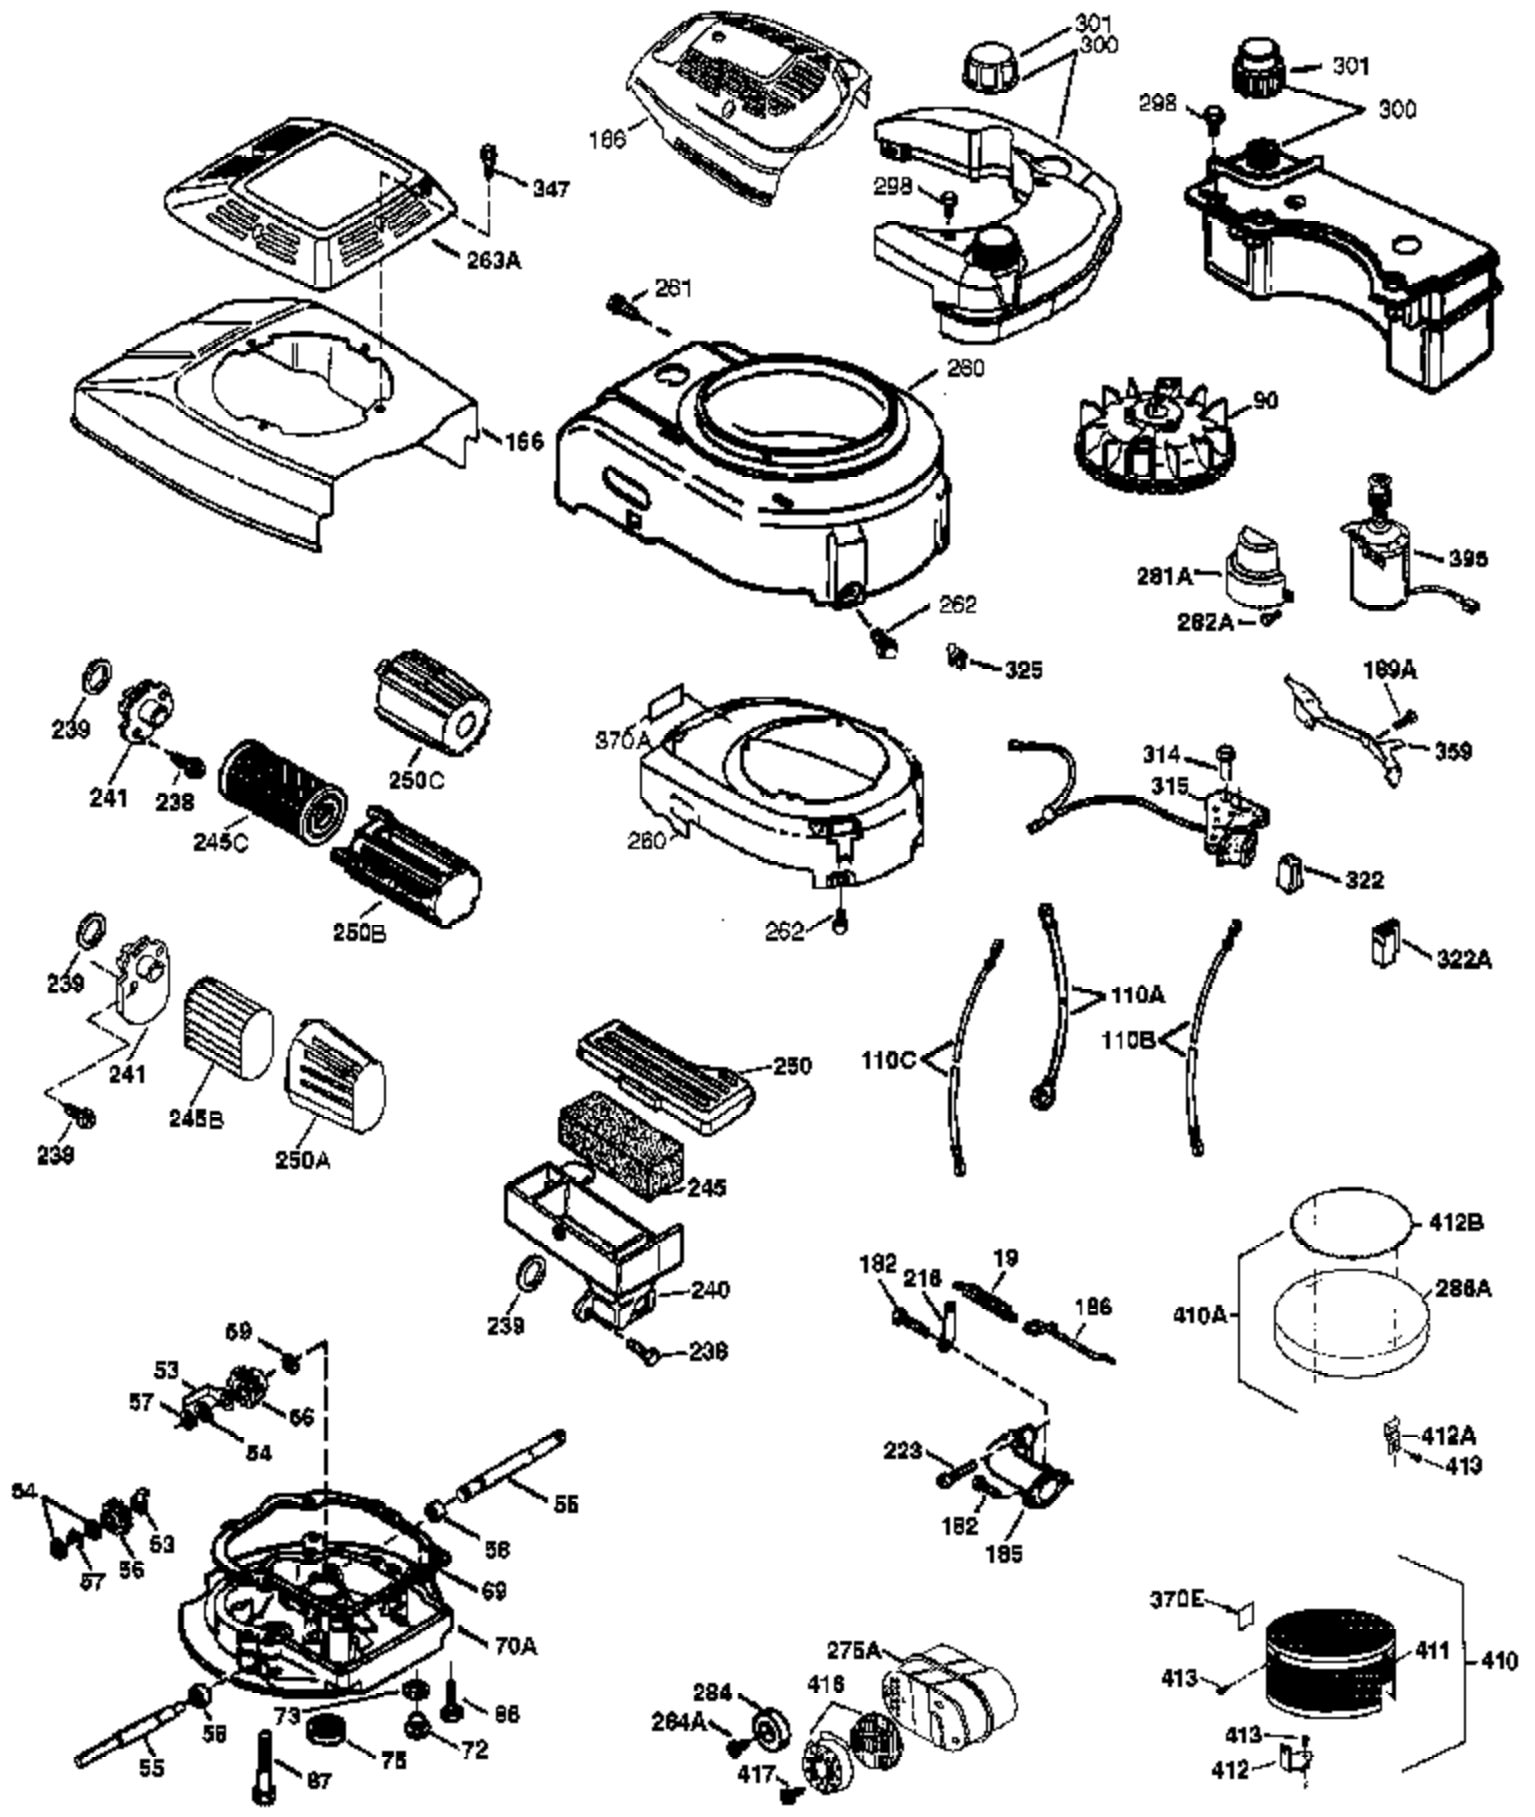

Ref #	Part Number	Qty	Description
19	36796	1	Extension Spring
41	40025	1	Piston & Pin Ass'y. (Std.) (Incl. 43)
41	40026	1	Piston & Pin Ass'y. (.010" OS) (Incl. 43)
69	37609	1	* Mounting Flange Gasket
72	37614	1	Oil Drain Plug
75	27897	1	Oil Seal
86	650488	6	Screw, 1/4-20 x 1-1/4"
90	611112	1	Flywheel
182	6201	2	Screw, 1/4-28 x 7/8"
185	36785	1	Intake Pipe
186	36255	1	Governor Link
223	650451	2	Screw, 1/4-20 x 1"
238	650806	2	Screw, 10-32 x 5/8"
239	34338	1	* Air Cleaner Gasket
240	36743	1	Air Cleaner Body (Black)
245	36745	1	Air Cleaner Filter
250	36744	1	Air Cleaner Cover (Black)
260	36800	1	Blower Housing
261	30200	2	Screw, 10-24 x 9/16"
262	650831	2	Screw, 1/4-20 x 1/2"
263A	36758	1	Starter Cover Grille
298	28763	3	Screw, 10-32 x 35/64"
300	36757	1	Fuel Tank (Incl. 292 & 301)
301	36246	1	Fuel Cap
370A	36261	1	Lubrication Decal
416	36085	1	Spark Arrestor Kit (Incl. 417)(Optional)
417	650821	1	Screw, 10-32 x 1/2" (Optional)