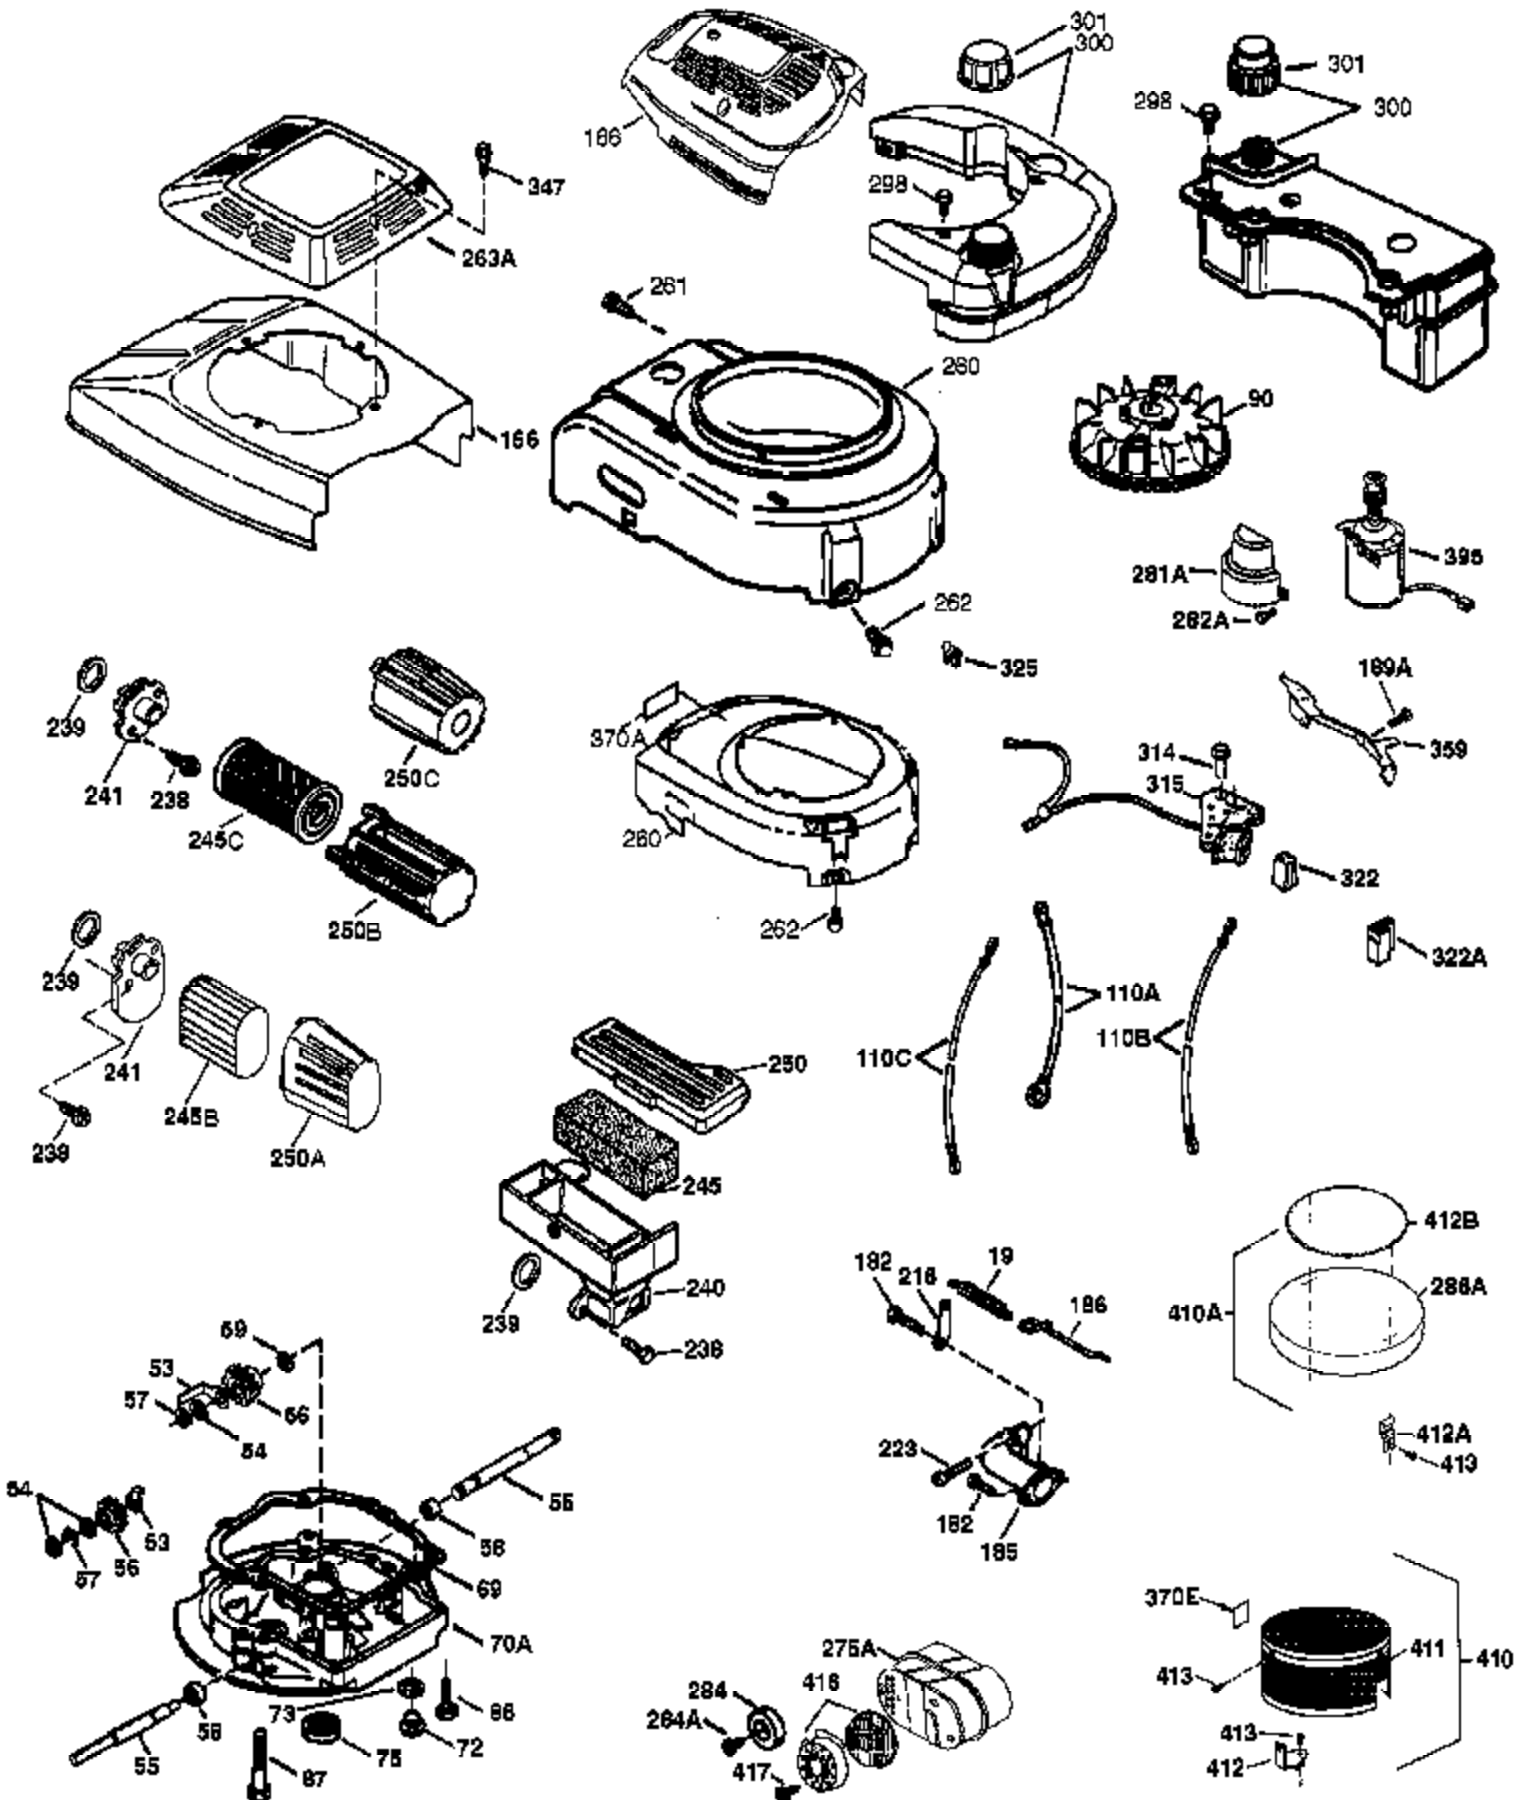

Ref #	Part Number	Qty	Description
19	36281	1	Extension Spring
41	36070	1	Piston & Pin Ass'y. (Std.) (Incl. 43)
41	36071	1	Piston & Pin Ass'y. (.010" OS) (Incl. 43)
69	35261	1	* Mounting Flange Gasket
72	30572	1	Oil Drain Plug (Incl. 73)
73	28833	1	Drain Plug Gasket
75	27897	1	Oil Seal
86	650488	6	Screw, 1/4-20 x 1-1/4"
90	611112	1	Flywheel
182	6201	2	Screw, 1/4-28 x 7/8"
185	36785	1	Intake Pipe
186	32653	1	Governor Link
216	33086	1	R.P.M. Adjusting Lever
223	650451	2	Screw, 1/4-20 x 1"
238	650932	2	Screw, 10-32 x 49/64"
239	34338	1	* Air Cleaner Gasket
241	35797	1	Air Cleaner Collar
245	35066	1	Air Cleaner Filter
250	35065	1	Air Cleaner Cover
260	36980	1	Blower Housing
261	30200	2	Screw, 10-24 x 9/16"
262	650831	2	Screw, 1/4-20 x 1/2"
298	28763	3	Screw, 10-32 x 35/64"
300	36916	1	Fuel Tank (Incl. 292 & 301)
301	36246	1	Fuel Cap
325	37152	1	Spring Clip
370A	36261	2	Lubrication Decal
416	36085	1	Spark Arrestor Kit (Incl. 417)(Optional)
417	650821	1	Screw, 10-32 x 1/2" (Optional)
900	750808c	1	Replacement Engine (Not Available in California) order from 71-999
900	750860	1	Replacement S/B order from 71-999