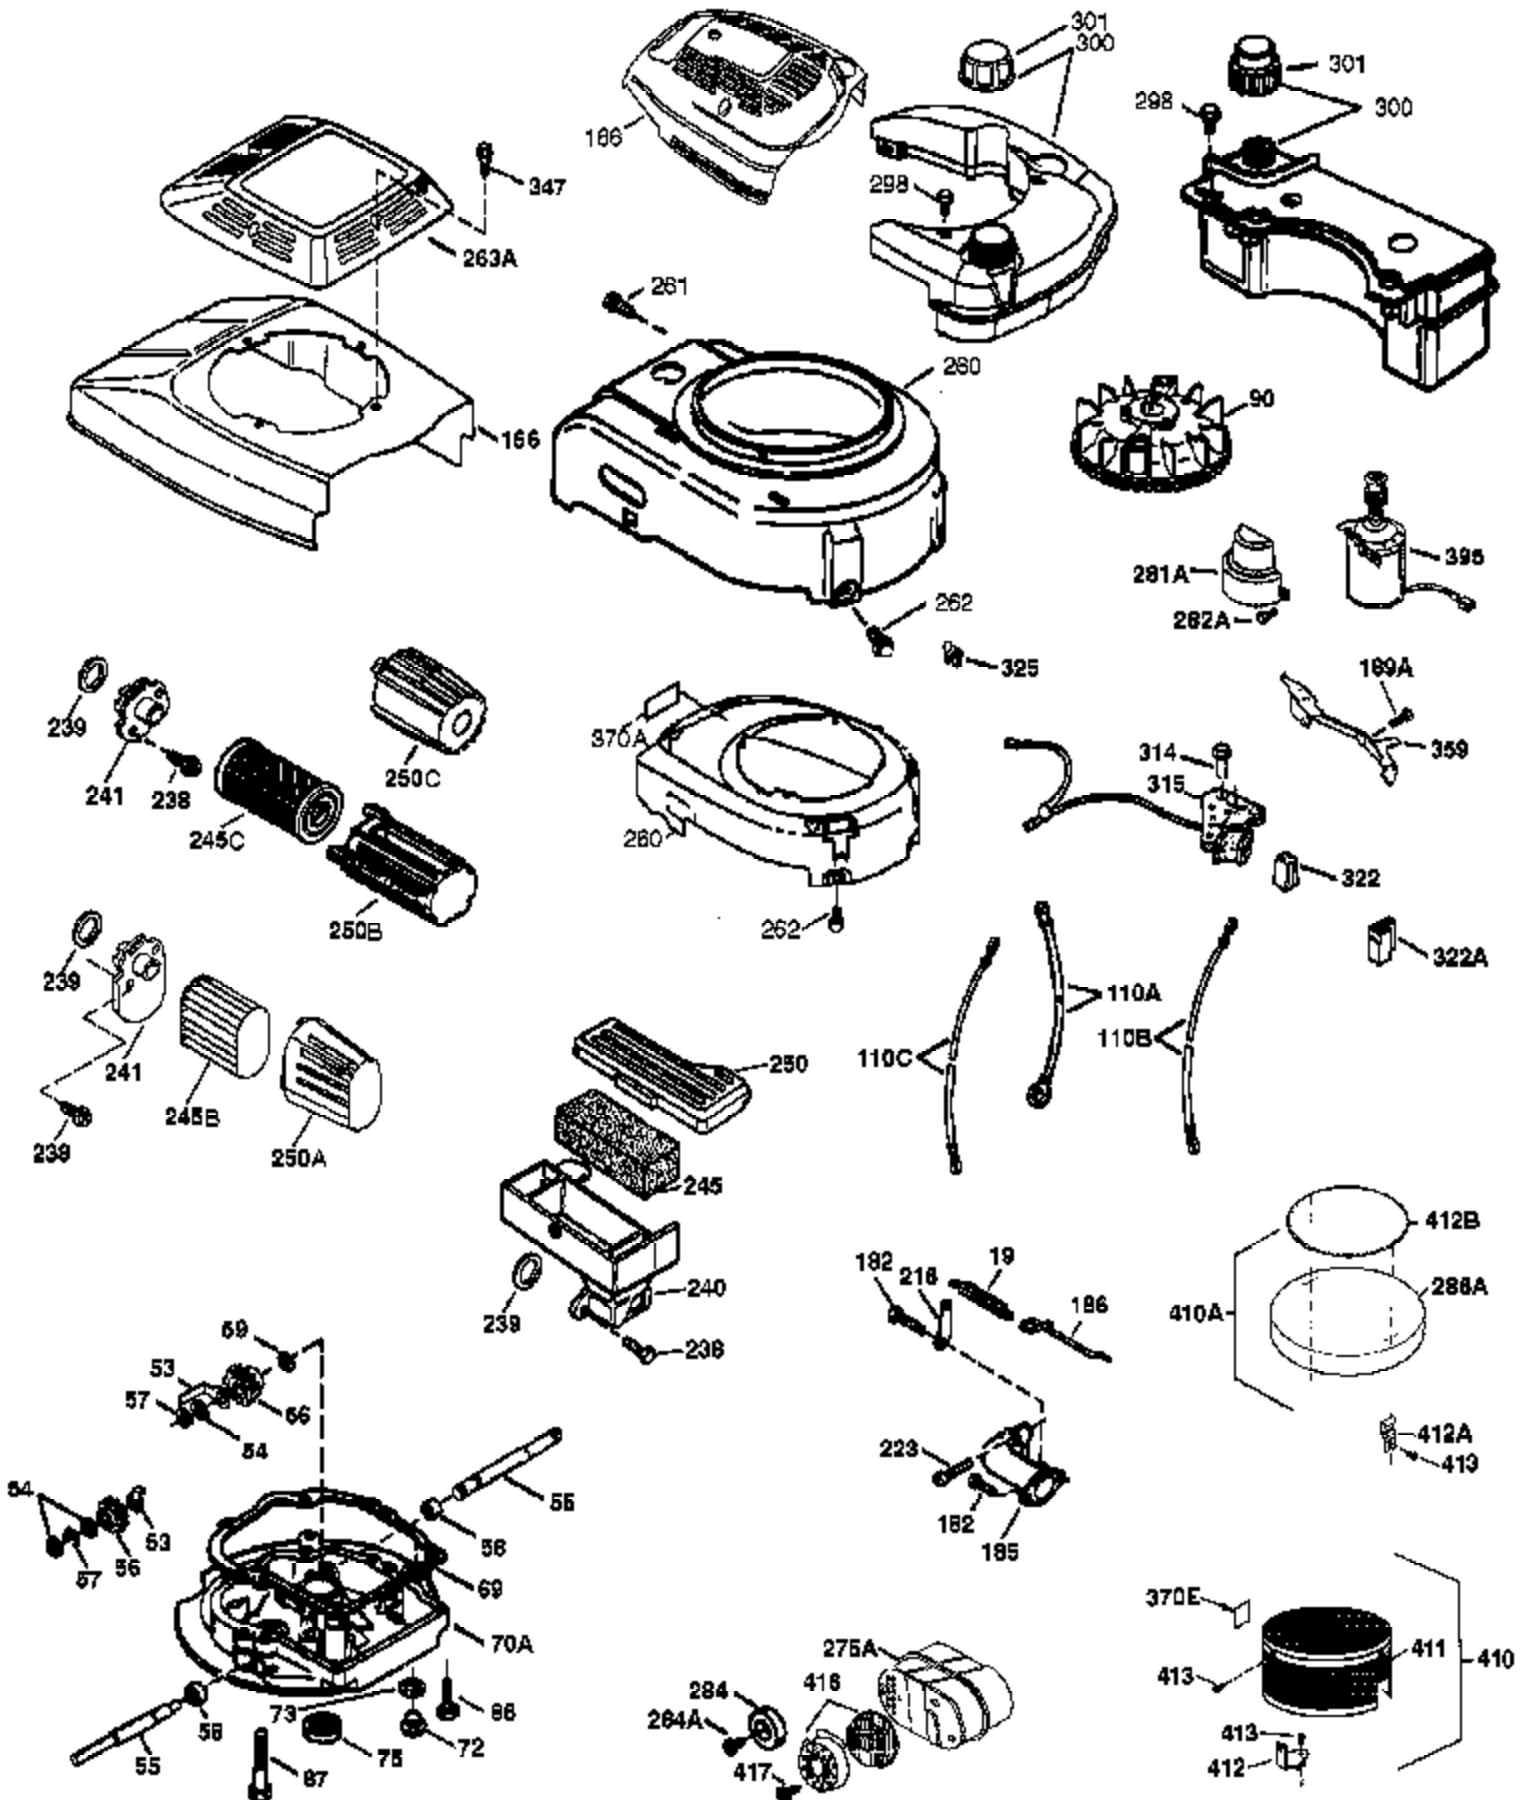

Ref #	Part Number	Qty	Description
19	35988	1	Extension Spring
41	36070	1	Piston & Pin Ass'y. (Std.) (Incl. 43)
41	36071	1	Piston & Pin Ass'y. (.010" OS) (Incl. 43)
69	37797	1	Mounting Flange Gasket
72	36083	1	Oil Drain Plug
75	27897	1	Oil Seal
86	650488	6	Screw, 1/4-20 x 1-1/4"
90	611213	1	Flywheel
182	6201	2	Screw, 1/4-28 x 7/8"
185	36785	1	Intake Pipe
186	32653	1	Governor Link
216	33086	1	R.P.M. Adjusting Lever
223	650451	2	Screw, 1/4-20 x 1"
238	650806	2	Screw, 10-32 x 5/8"
239	34338	1	* Air Cleaner Gasket
240	36743	1	Air Cleaner Body
245	36745	1	Air Cleaner Filter
250	36744	1	Air Cleaner Cover
260	36800	1	Blower Housing
261	30200	2	Screw, 10-24 x 9/16"
262	650831	2	Screw, 1/4-20 x 1/2"
263A	36758	1	Starter Grill
298	28763	3	Screw, 10-32 x 35/64"
300	36757	1	Fuel Tank (Incl. 292 & 301)
301	36246	1	Fuel Cap
370A	36261	1	Lubrication Decal
416	36085	1	Spark Arrestor Kit (Incl. 417)(Optional)
417	650821	1	Screw, 10-32 x 1/2" (Optional)