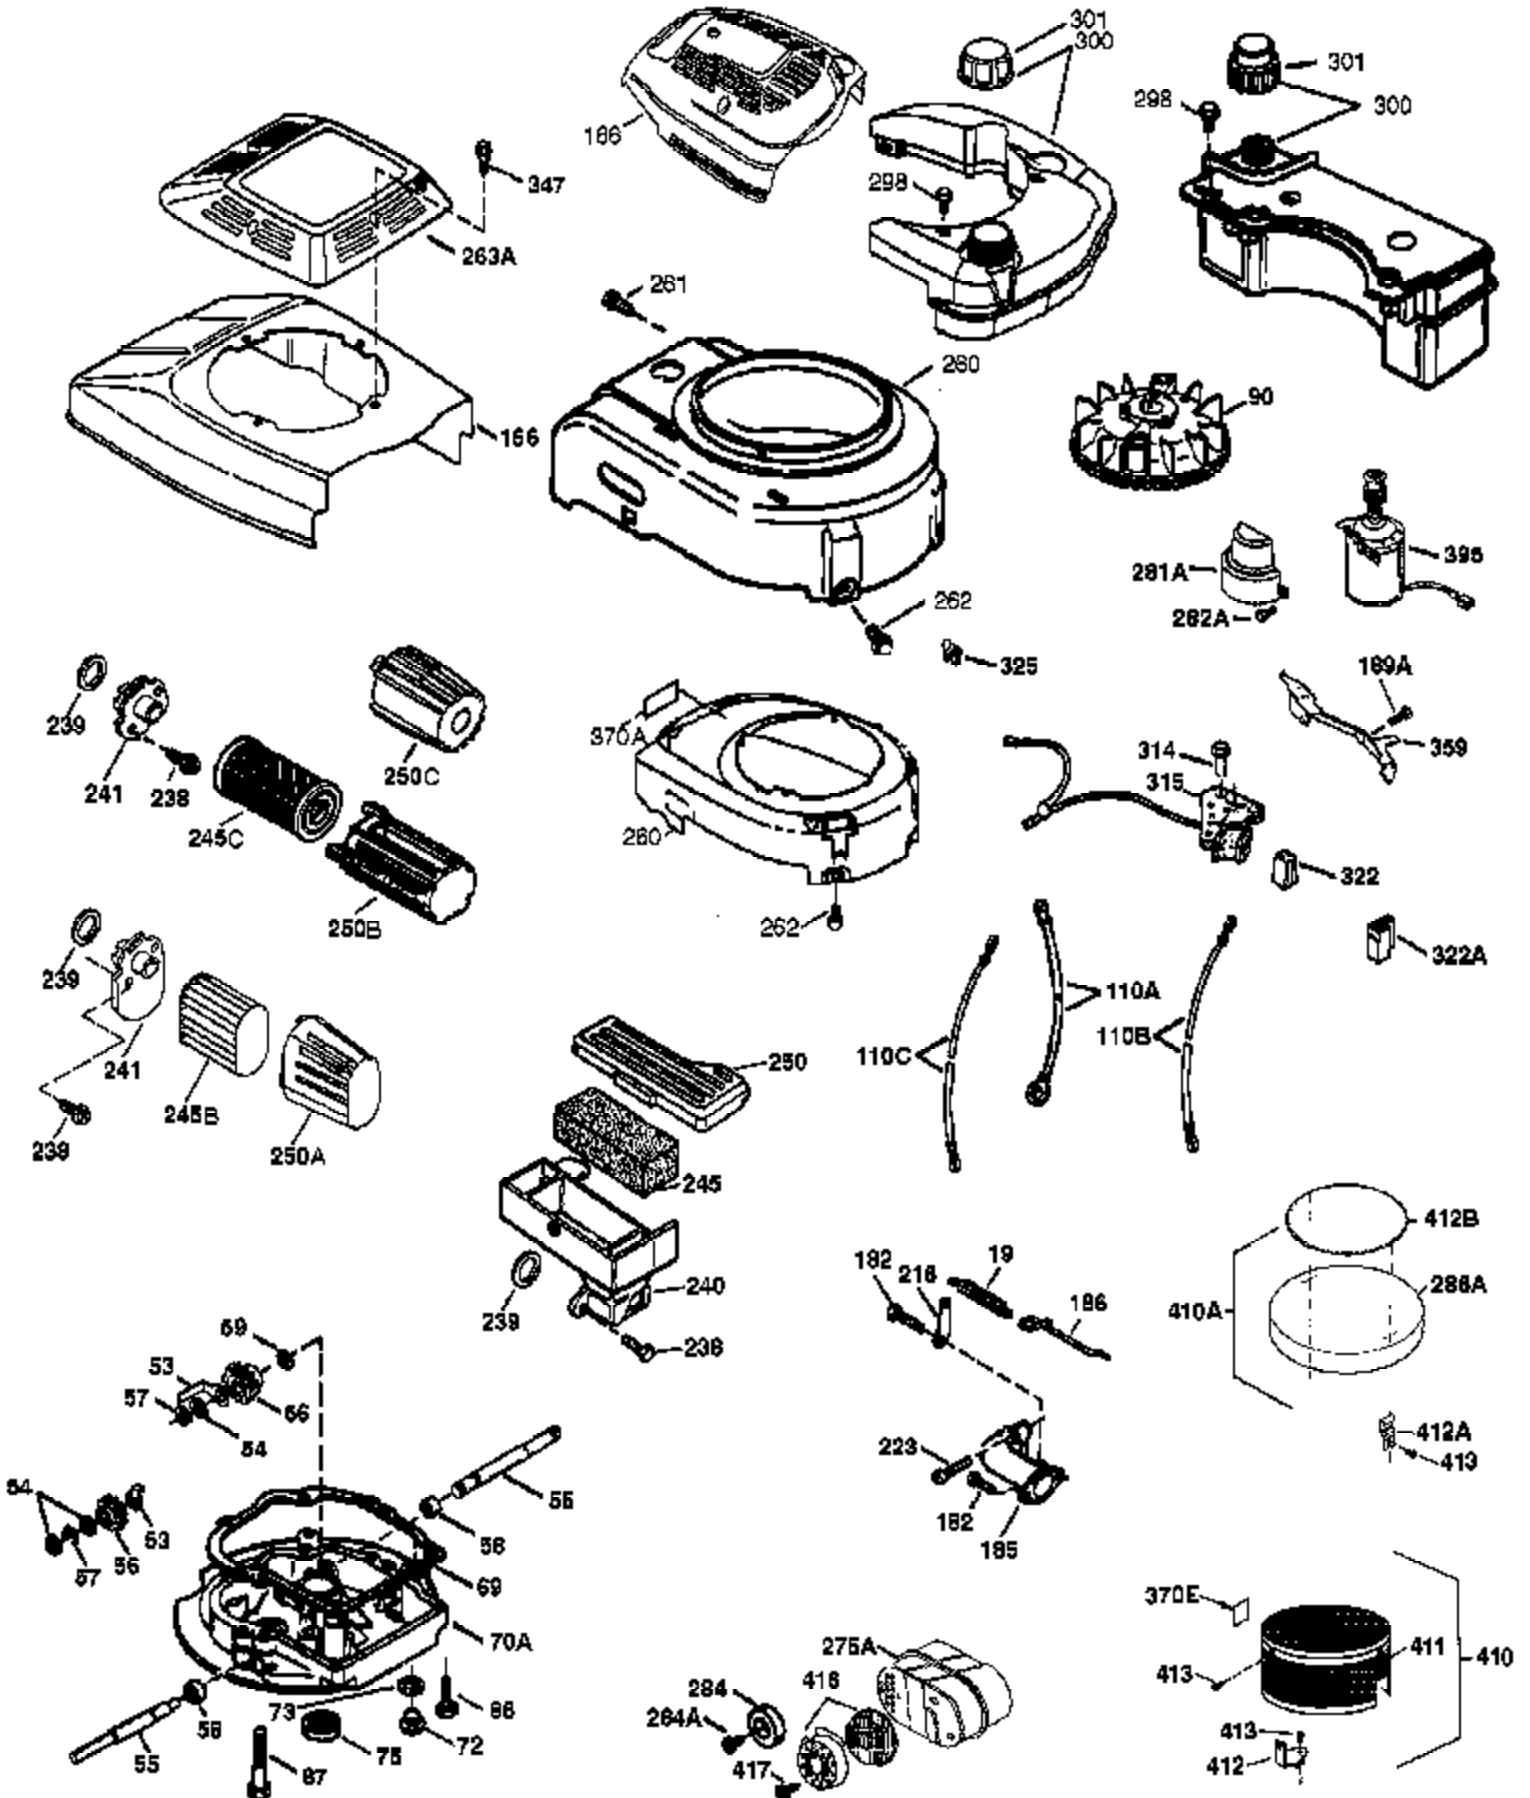

Ref #	Part Number	Qty	Description
19	36281	1	Extension Spring
41	36070	1	Piston & Pin Ass'y. (Std.) (Incl. 43)
41	36071	1	Piston & Pin Ass'y. (.010" OS) (Incl. 43)
69	35261	1	* Mounting Flange Gasket
72	30572	1	Oil Drain Plug (Incl. 73)
73	28833	1	Drain Plug Gasket
75	27897	1	Oil Seal
86	650488	6	Screw, 1/4-20 x 1-1/4"
90	611112	1	Flywheel
182	6201	2	Screw, 1/4-28 x 7/8"
185	36785	1	Intake Pipe
186	34337	1	Governor Link
223	650451	2	Screw, 1/4-20 x 1"
238	650806	2	Screw, 10-32 x 5/8"
239	34338	1	* Air Cleaner Gasket
240	36743	1	Air Cleaner Body
245	36745	1	Air Cleaner Filter
250	36744	1	Air Cleaner Cover
260	36800	1	Blower Housing
261	30200	2	Screw, 10-24 x 9/16"
262	650831	2	Screw, 1/4-20 x 1/2"
263A	36758	1	Starter Grill
298	28763	3	Screw, 10-32 x 35/64"
300	36757	1	Fuel Tank (Incl. 292 & 301)
301	36246	1	Fuel Cap
370A	36261	2	Lubrication Decal
416	36085	1	Spark Arrestor Kit (Incl. 417)(Optional)
417	650821	1	Screw, 10-32 x 1/2" (Optional)