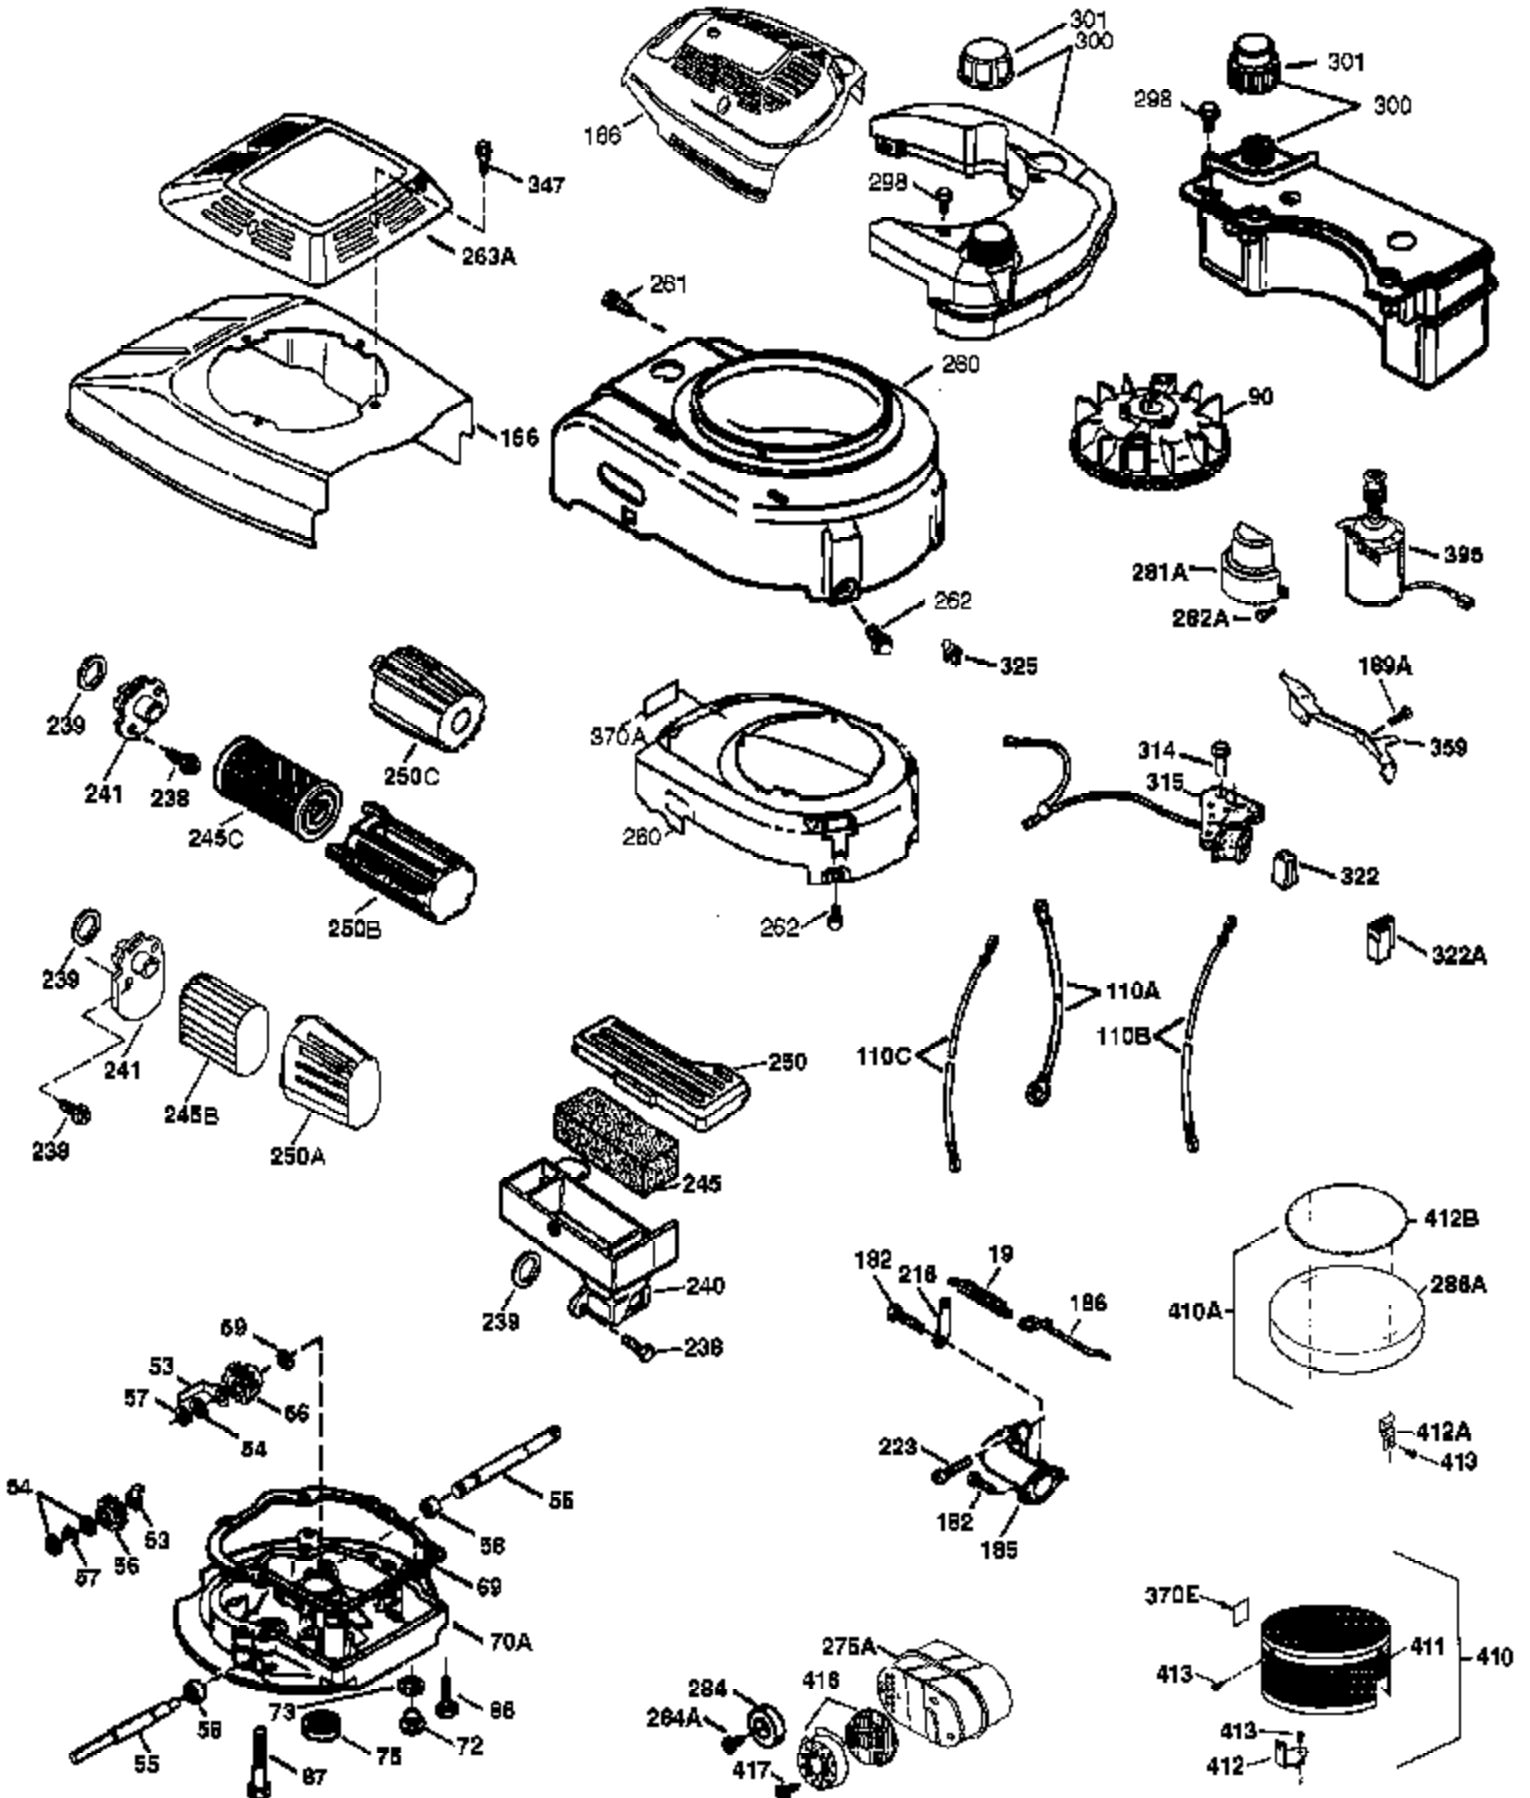

Ref #	Part Number	Qty	Description
416	36085	1	Spark Arrestor Kit (Incl. 417)(Optional)
417	650821	1	Screw, 10-32 x 1/2" (Optional)
420	730225	1	SAE 30 4-Cycle Engine Oil (Quart)