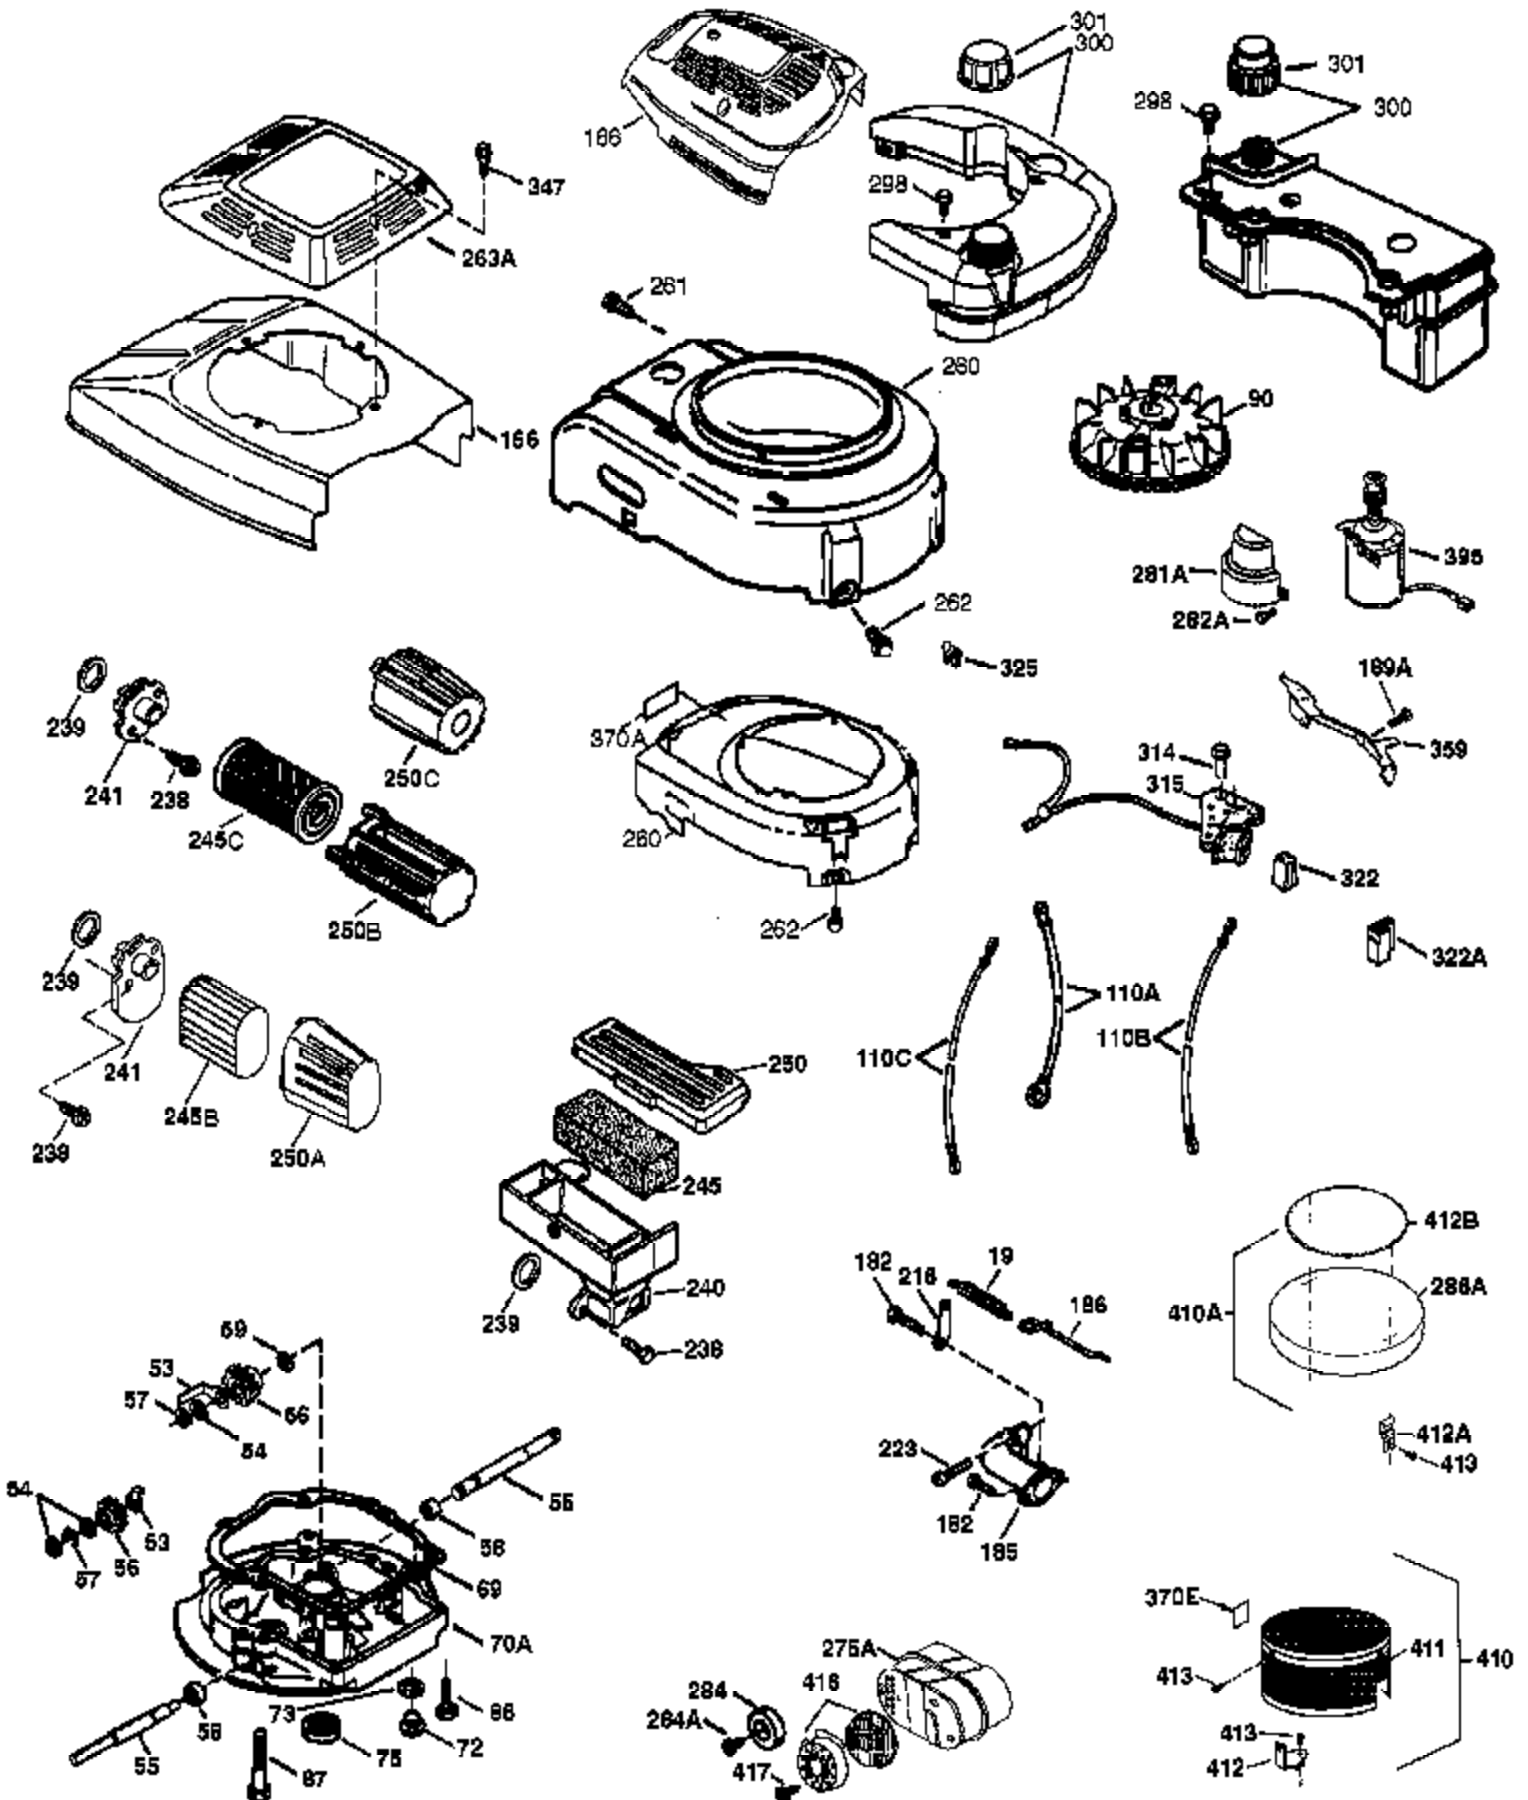

Ref #	Part Number	Qty	Description
19	36281	1	Extension Spring
41	36070	1	Piston & Pin Ass'y. (Std.) (Incl. 43)
41	36071	1	Piston & Pin Ass'y. (.010" OS) (Incl. 43)
69	35261	1	* Mounting Flange Gasket
72	30572	1	Oil Drain Plug (Incl. 73)
73	28833	1	Drain Plug Gasket
75	27897	1	Oil Seal
86	650488	6	Screw, 1/4-20 x 1-1/4"
90	611112	1	Flywheel
182	6201	2	Screw, 1/4-28 x 7/8"
185	36785	1	Intake Pipe
186	32653	1	Governor Link
216	33086	1	R.P.M. Adjusting Lever
223	650451	2	Screw, 1/4-20 x 1"
238	650932	2	Screw, 10-32 x 49/64"
239	34338	1	* Air Cleaner Gasket
241	35797	1	Air Cleaner Collar
245	35066	1	Air Cleaner Filter
250	35065	1	Air Cleaner Cover
260	36980	1	Blower Housing
261	30200	2	Screw, 10-24 x 9/16"
262	650831	2	Screw, 1/4-20 x 1/2"
298	28763	3	Screw, 10-32 x 35/64"
300	36916	1	Fuel Tank (Incl. 292 & 301)
301	36246	1	Fuel Cap
370A	36261	2	Lubrication Decal
416	36085	1	Spark Arrestor Kit (Incl. 417)(Optional)
417	650760	1	Screw, 8-32 x 3/8" (Optional)
900	0		Replacement Engine NONE
900	0	1	Replacement S/B 750796, order from 71 -999