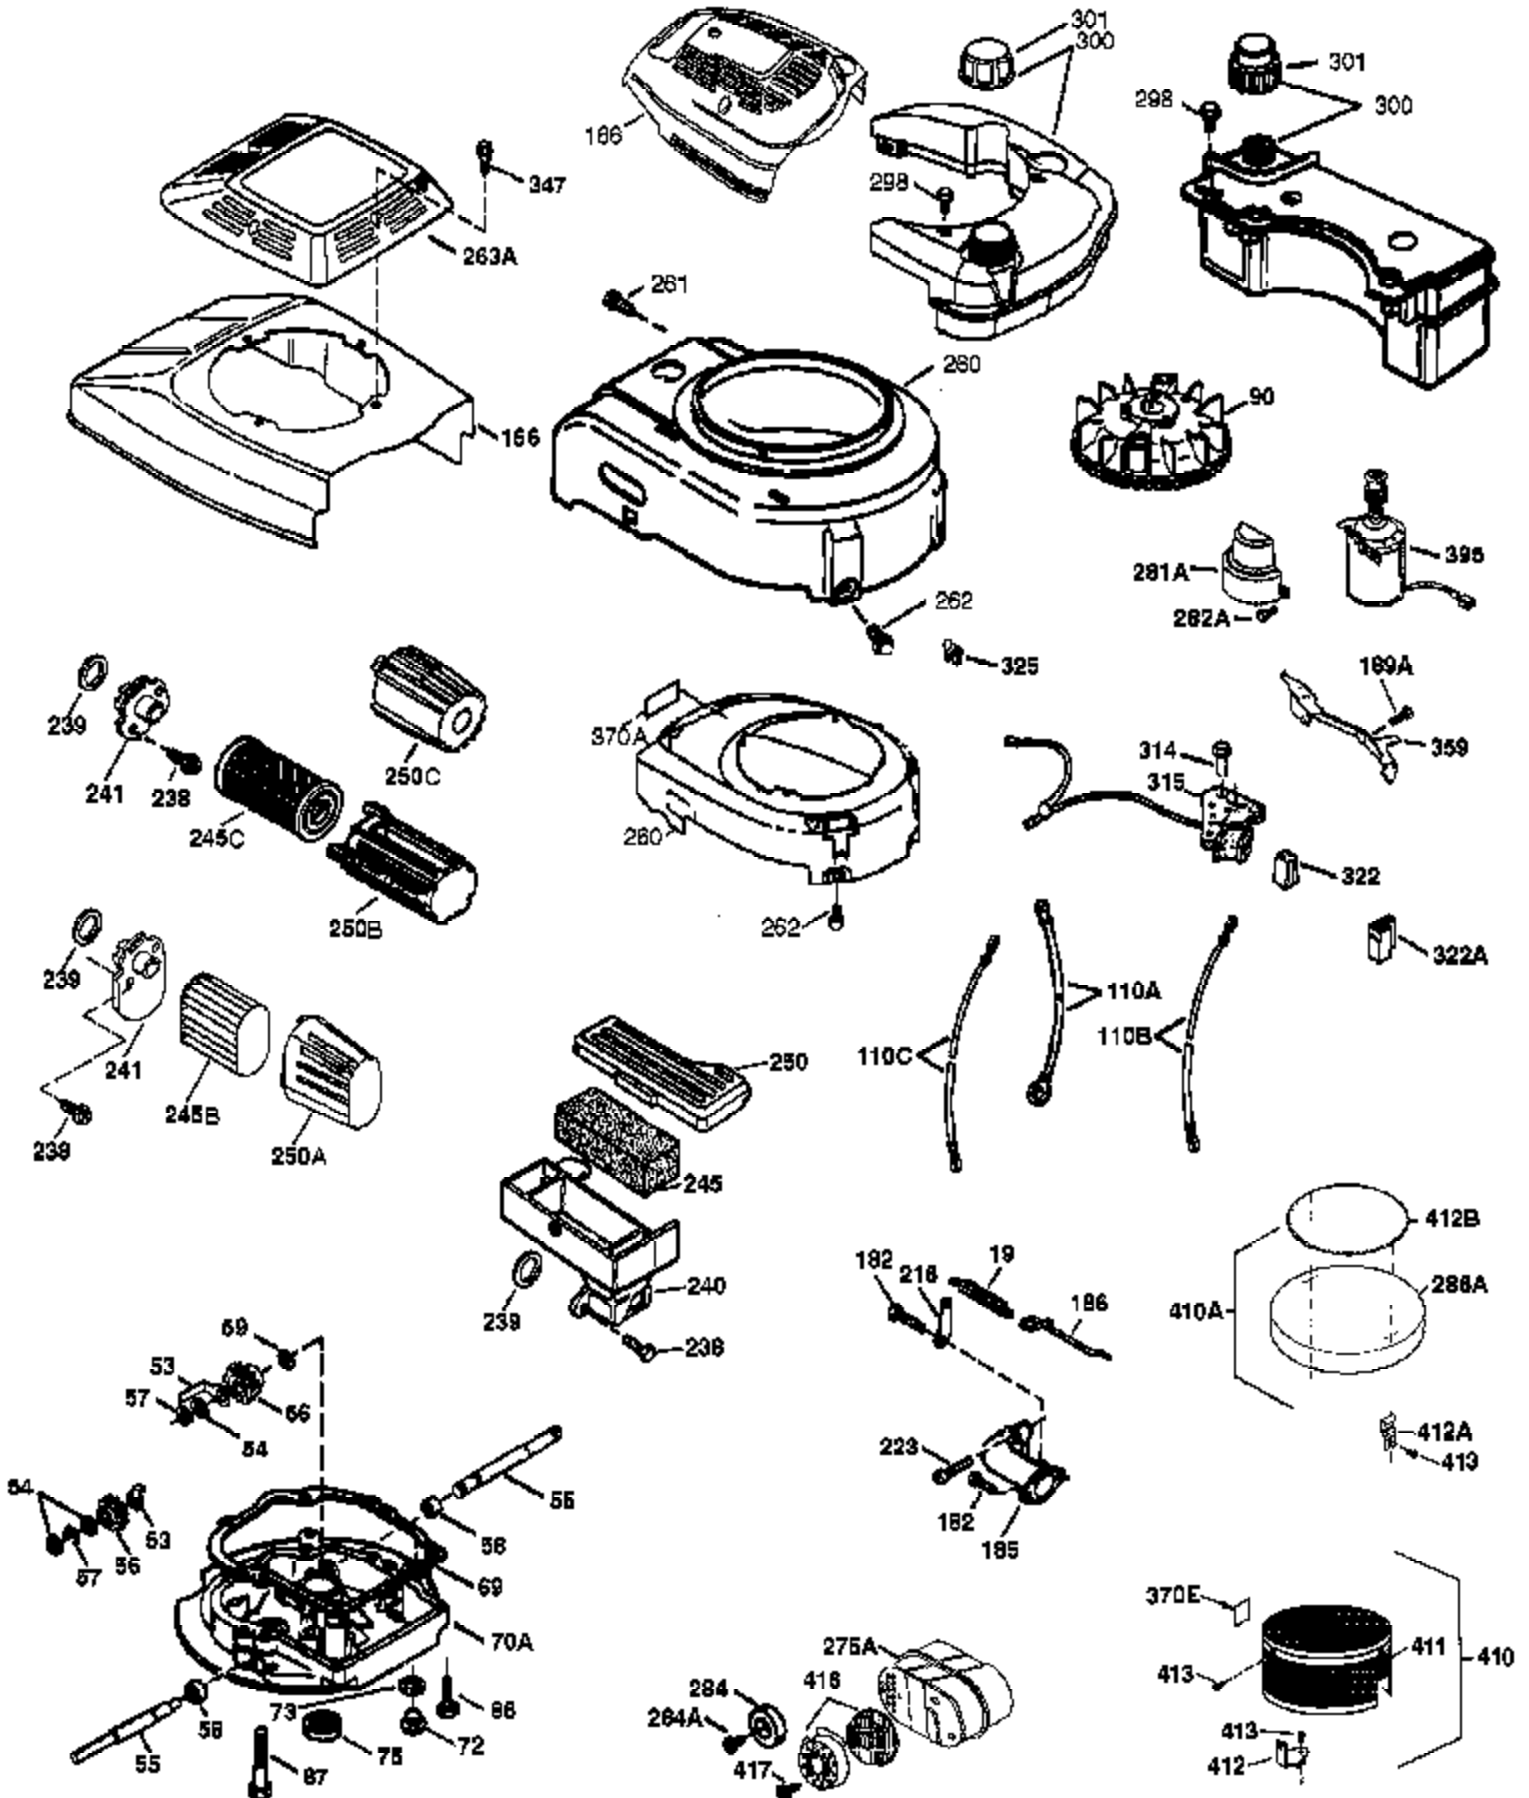

Ref #	Part Number	Qty	Description
19	36796	1	Extension Spring
41	36070	1	Piston & Pin Ass'y. (Std.) (Incl. 43)
41	36071	1	Piston & Pin Ass'y. (.010" OS) (Incl. 43)
53	31745	1	Tang Washer
54	31747	1	Washer
55	35218A	1	P.T.O. Shaft
56	33401	1	R.H. Worm Gear
57	33537	1	Retaining Ring
58	31744	1	Oil Seal
69	35261	1	* Mounting Flange Gasket
72	36083	1	Oil Drain Plug
75	26208	1	Oil Seal
86	650488	5	Screw, 1/4-20 x 1-1/4"
87	650492	1	Screw, 1/4-20 x 2-1/4"
90	611112	1	Flywheel
182	6201	2	Screw, 1/4-28 x 7/8"
185	36785	1	Intake Pipe
186	36255	1	Governor Link
223	650451	2	Screw, 1/4-20 x 1"
238	650806	2	Screw, 10-32 x 5/8"
239	34338	1	* Air Cleaner Gasket
240	36743	1	Air Cleaner Body
245	36745	1	Air Cleaner Filter
250	36744	1	Air Cleaner Cover
260	36800	1	Blower Housing
261	30200	2	Screw, 10-24 x 9/16"
262	650831	2	Screw, 1/4-20 x 1/2"
263A	36758	1	Starter Grill
275A	36790	1	Muffler (Optional) (NOTE: This muffler used tog ether with Ref#'s 284,284A,416 & 417 make up an optional spark arrestor mu ffler).
284A	650760	1	Screw, 8-32 x 3/8" (Optional)
284	36663	1	Muffler Deflector (Incl. 284)(Optiona l)
298	28763	3	Screw, 10-32 x 35/64"
300	36757	1	Fuel Tank (Incl. 292 & 301)
301	36246	1	Fuel Cap
370A	36261	1	Lubrication Decal
416	36085	1	Spark Arrestor Kit (Incl. 417)(Option al)
417	650760	1	Screw, 8-32 x 3/8" (Optional)