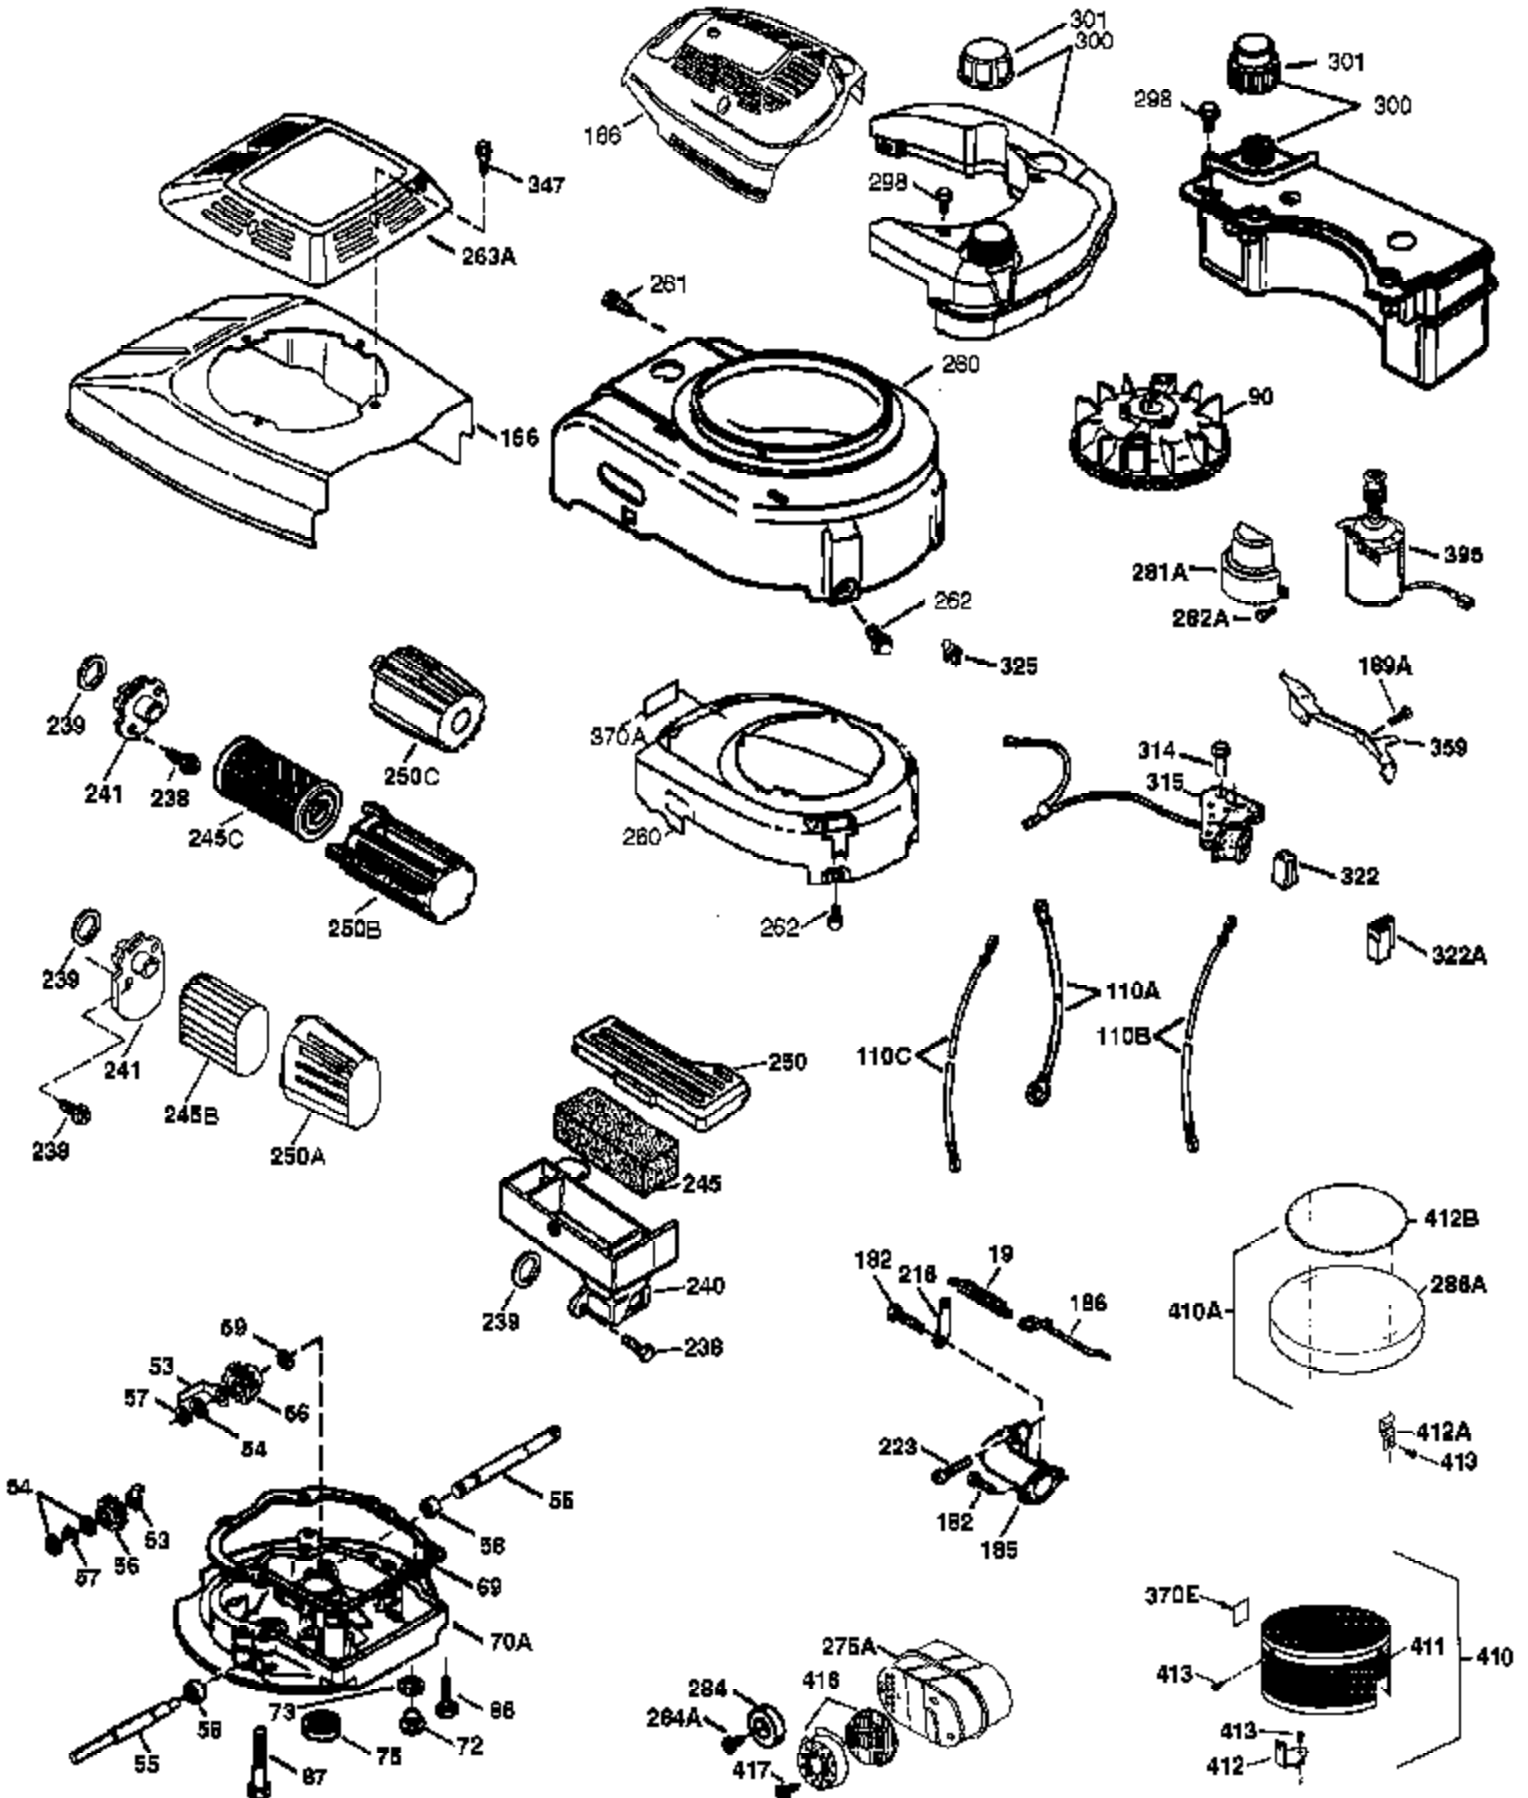

Ref #	Part Number	Qty	Description
19	37329	1	Extension Spring
41	36070	1	Piston & Pin Ass'y. (Std.) (Incl. 43)
41	36071	1	Piston & Pin Ass'y. (.010" OS) (Incl. 43)
69	37609	1	* Mounting Flange Gasket
72	36083	1	Oil Drain Plug
75	27897	1	Oil Seal
86	650488	6	Screw, 1/4-20 x 1-1/4"
90	611213	1	Flywheel
182	6201	2	Screw, 1/4-28 x 7/8"
185	36785	1	Intake Pipe
186	36255	1	Governor Link
189A	650356	1	Screw, T-30, 1/4-20 x 3/8"
223	650451	2	Screw, 1/4-20 x 1"
238	650932	2	Screw, 10-32 x 49/64"
239	34338	1	* Air Cleaner Gasket
241	36919	1	Air Cleaner Collar
245	36905	1	Air Cleaner Filter
250	37122	1	Air Cleaner Cover
260	37213A	1	Blower Housing
261	30200	1	Screw, 10-24 x 9/16"
262	650831	2	Screw, 1/4-20 x 1/2"
298	28763	3	Screw, 10-32 x 35/64"
300	35586A	1	Fuel Tank (Incl. 292 & 301)
301	35355	1	Fuel Cap
359	36773	1	Starter Guard
370A	36261	2	Lubrication Decal
370E	37501	1	Air Cleaner Decal
416	36838A	1	Spark Arrestor Kit (Incl. 417)(Optional)
417	650821	1	Screw, 10-32 x 1/2" (Optional)