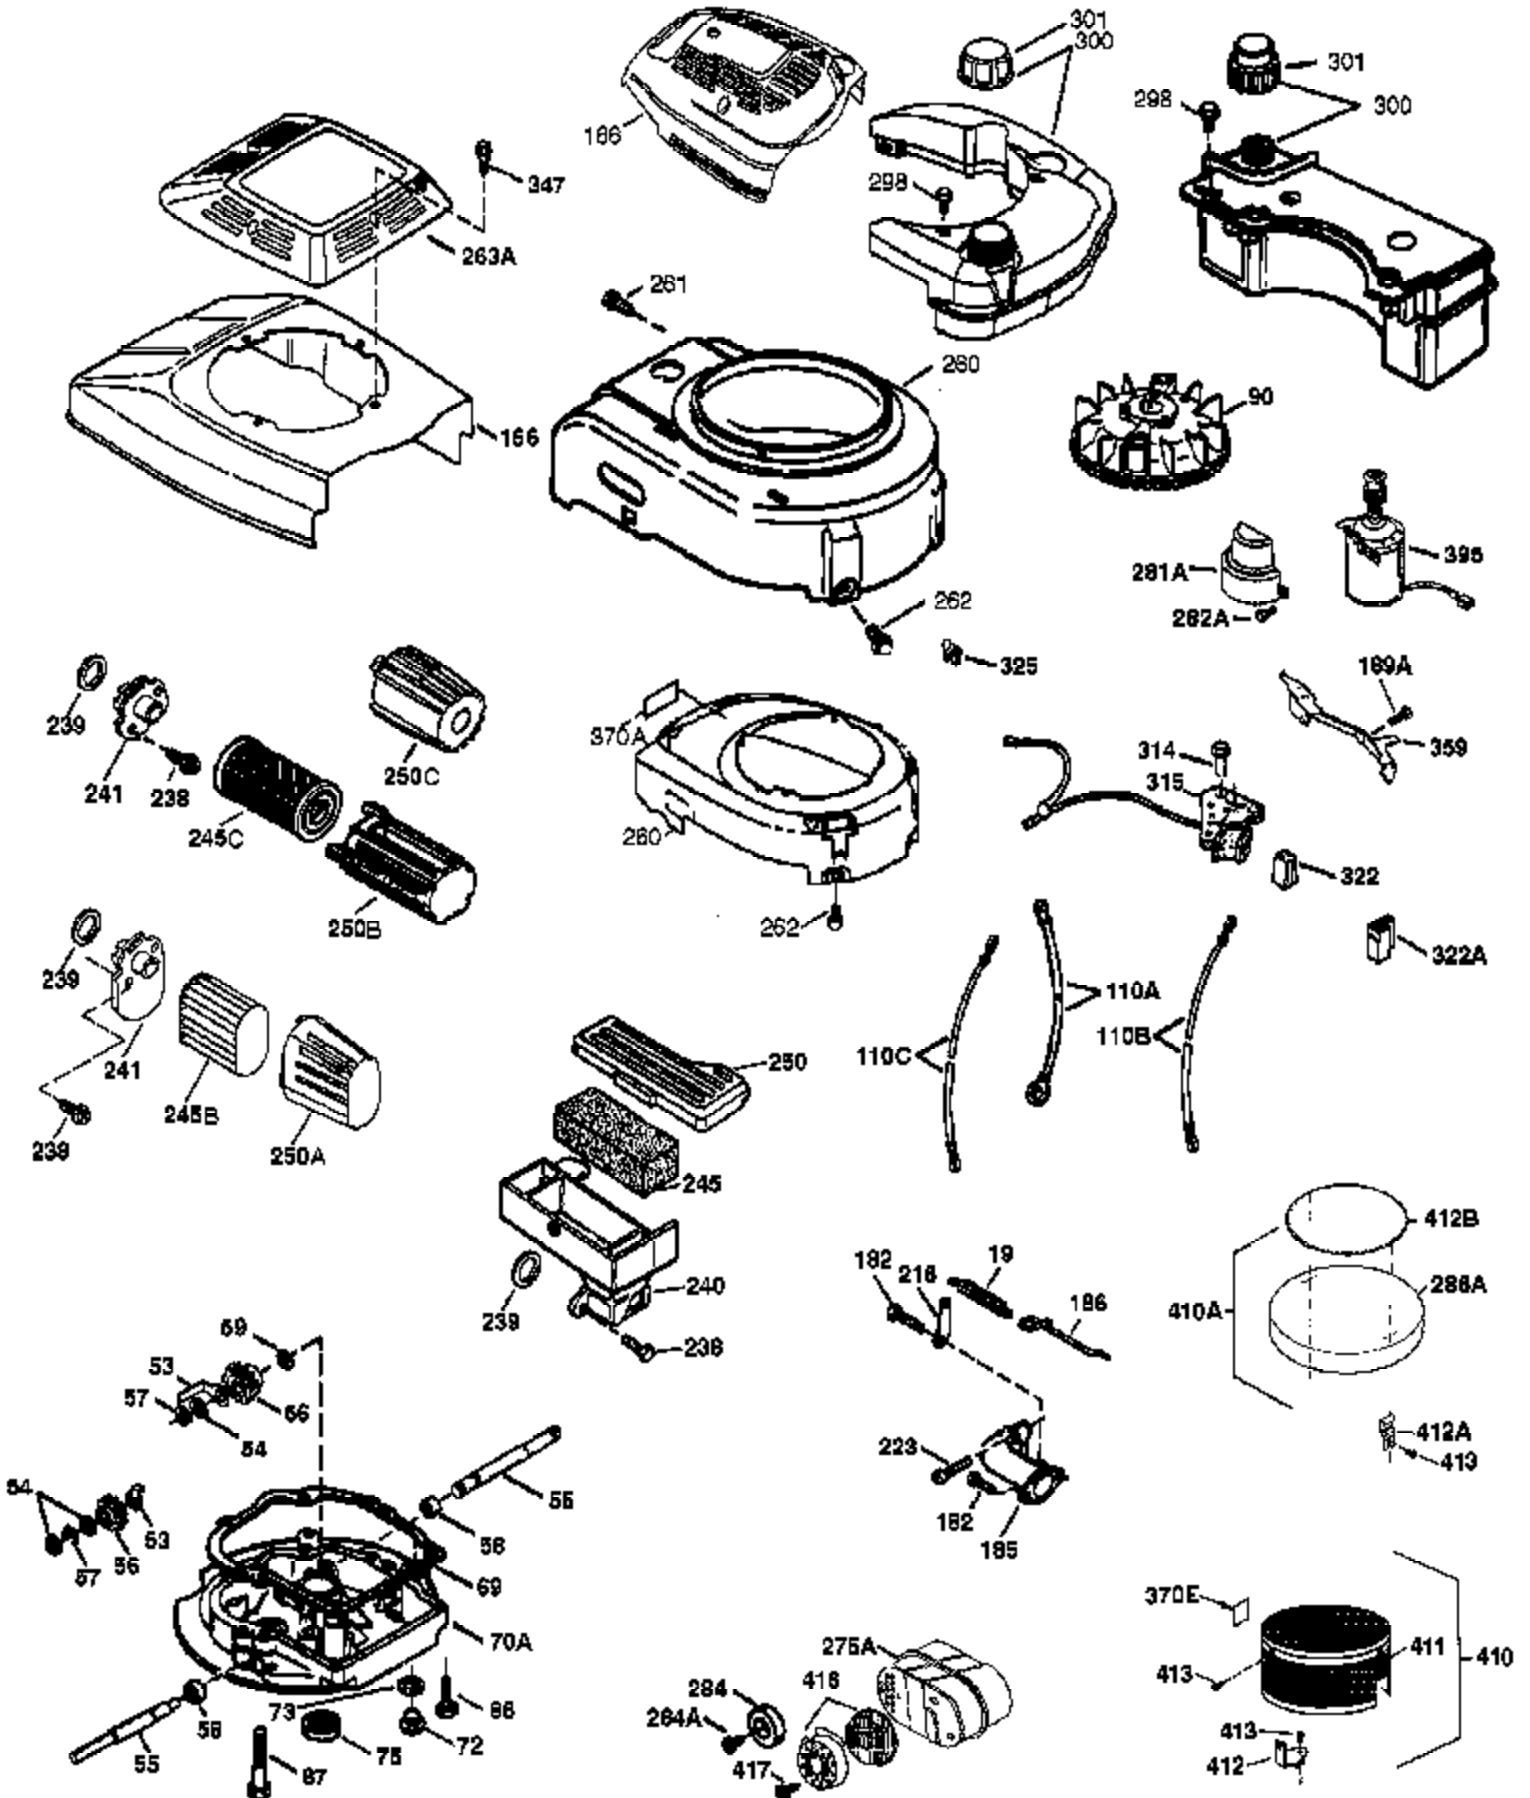

Engine Parts List #2

Ref #	Part Number	Qty	Description
19	37453	1	Extension Spring
41	36070	1	Piston & Pin Ass'y. (Std.) (Incl. 43)
41	36071	1	Piston & Pin Ass'y. (.010" OS) (Incl. 43)
69	35261	1	* Mounting Flange Gasket
72	30572	1	Oil Drain Plug
73	28833	1	Oil Drain Plug Gasket
75	27897	1	Oil Seal
86	650488	6	Screw, 1/4-20 x 1-1/4"
90	611112	1	Flywheel
182	6201	2	Screw, 1/4-28 x 7/8"
185	36785	1	Intake Pipe
186	34337	1	Governor Link
223	650451	2	Screw, 1/4-20 x 1"
238	650806	2	Screw, 10-32 x 5/8"
239	34338	1	* Air Cleaner Gasket
240	36743	1	Air Cleaner Body
245	36745	1	Air Cleaner Filter
250	36744	1	Air Cleaner Cover Ass'y.
260	36800	1	Blower Housing
261	30200	2	Screw, 10-24 x 9/16"
262	650831	2	Screw, 1/4-20 x 1/2"
263A	36758	1	Starter Grill
298	28763	3	Screw, 10-32 x 35/64"
300	36757	1	Fuel Tank (Incl. 292 & 301)
301	36246	1	Fuel Cap
370A	36261	1	Lubrication Decal (replaces 64-831)
416	36085	1	Spark Arrestor Kit (Incl. 417)(Optional)
417	650760	1	Screw, 8-32 x 3/8" (Optional)