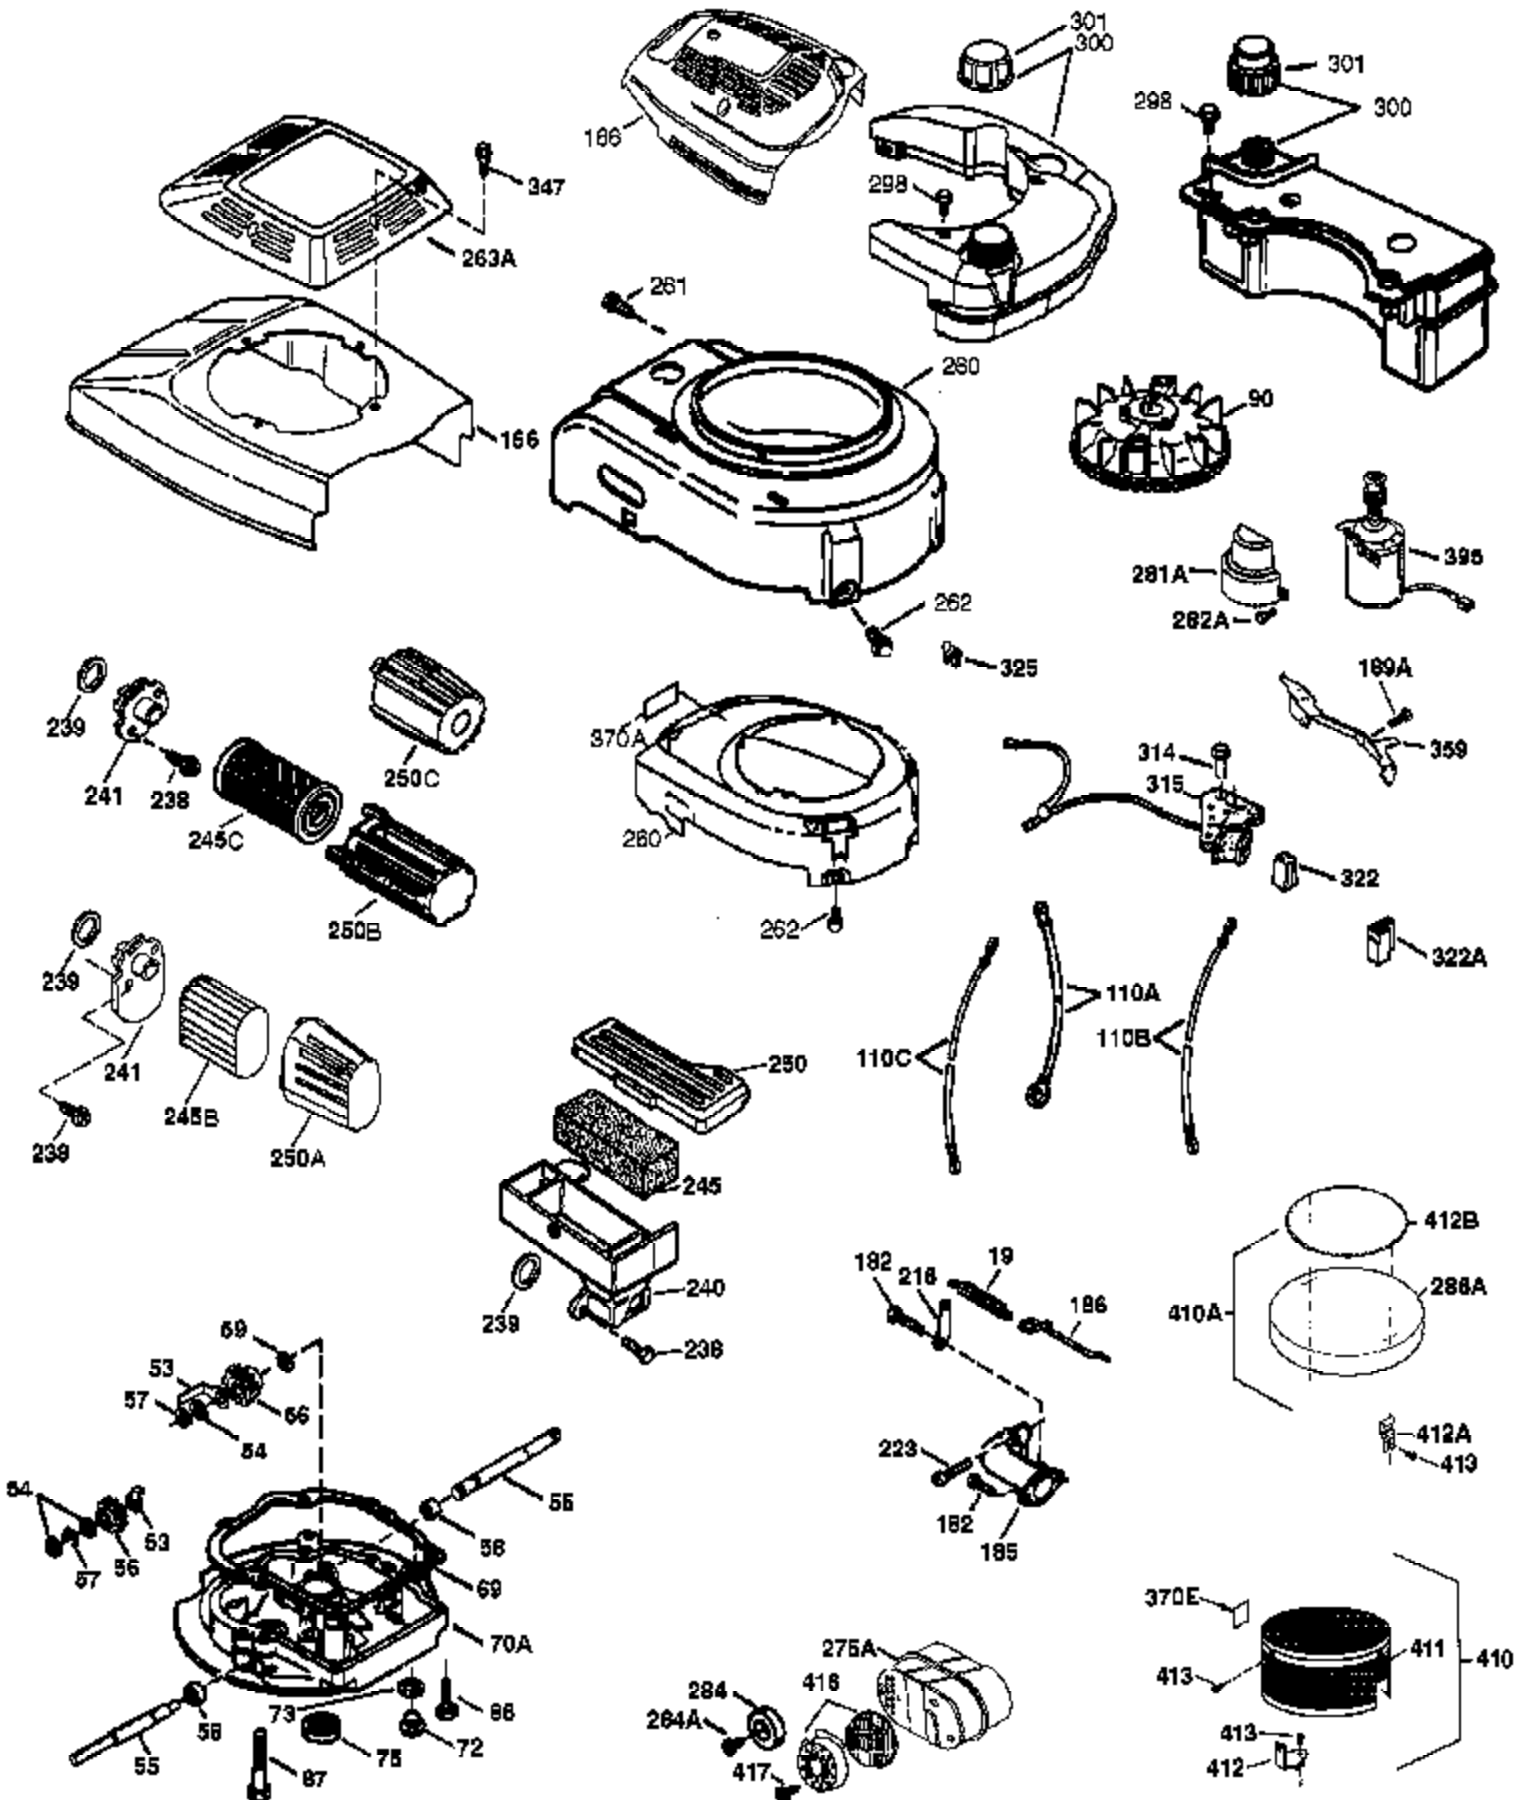

Engine Parts List #2

Ref #	Part Number	Qty	Description
19	36281	1	Extension Spring
41	36070	1	Piston & Pin Ass'y. (Std.) (Incl. 43)
41	36071	1	Piston & Pin Ass'y. (.010" OS) (Incl. 43)
69	35261	1	* Mounting Flange Gasket
72	36083	1	Oil Drain Plug
75	27897	1	Oil Seal
86	650488	6	Screw, 1/4-20 x 1-1/4"
90	611112	1	Flywheel
182	6201	2	Screw, 1/4-28 x 7/8"
185	36785	1	Intake Pipe
186	34337	1	Governor Link
223	650451	2	Screw, 1/4-20 x 1"
238	650932	2	Screw, 10-32 x 49/64"
239	34338	1	* Air Cleaner Gasket
241	35797	1	Air Cleaner Collar
245	35066	1	Air Cleaner Filter
250	35065	1	Air Cleaner Cover
260	36980	1	Blower Housing
261	30200	2	Screw, 10-24 x 9/16"
262	650831	2	Screw, 1/4-20 x 1/2"
298	28763	2	Screw, 10-32 x 35/64"
300	36916	1	Fuel Tank (Incl. 292 & 301)
301	36246	1	Fuel Cap
370A	36261	1	Lubrication Decal
416	36085	1	Spark Arrestor Kit (Incl. 416)(Optional)
417	650760	1	Screw, 8-32 x 3/8" (Optional)
900	0	1	Replacement Engine 750821, order from 71-999
900	0	1	Replacement S/B 750795A, order from 71-999