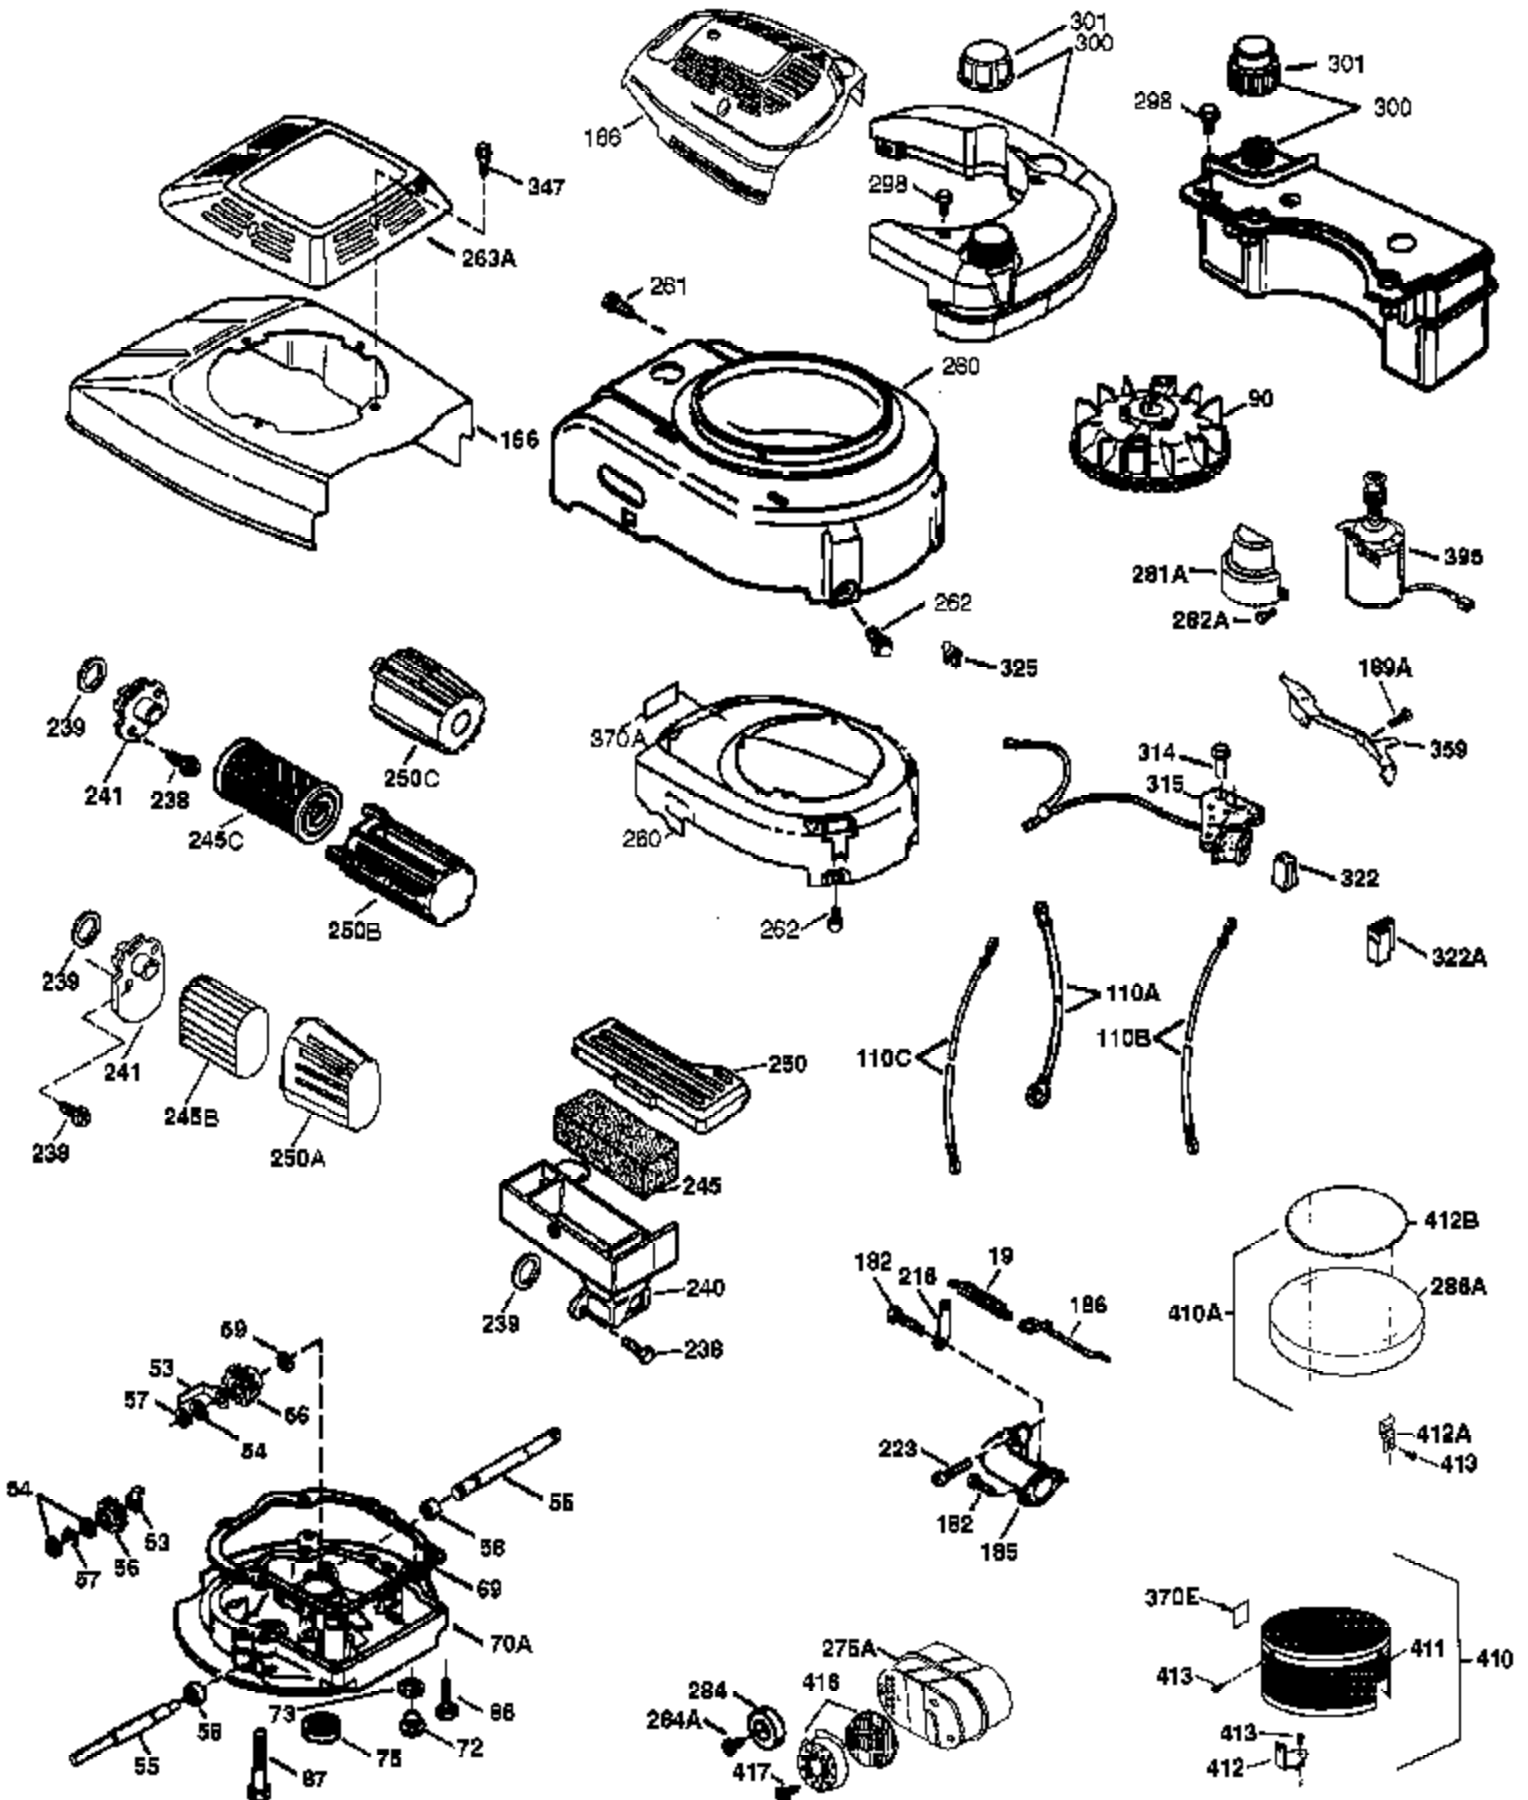

Engine Parts List #2

Ref #	Part Number	Qty	Description
19	36796	1	Extension Spring
41	36070	1	Piston & Pin Ass'y. (Std.) (Incl. 43)
41	36071	1	Piston & Pin Ass'y. (.010" OS) (Incl. 43)
53	31745	1	Tang Washer
54	31747	1	Washer
55	35218A	1	P.T.O. Shaft
56	33401	1	R.H. Worm Gear
57	33537	1	Retaining Ring
58	31744	1	Oil Seal
69	35261	1	* Mounting Flange Gasket
72	36083	1	Oil Drain Plug
75	26208	1	Oil Seal
86	650488	5	Screw, 1/4-20 x 1-1/4"
87	650492	1	Screw, 1/4-20 x 2-1/4"
90	611112	1	Flywheel
182	6201	2	Screw, 1/4-28 x 7/8"
185	36785	1	Intake Pipe
186	36255	1	Governor Link
223	650451	2	Screw, 1/4-20 x 1"
238	650806	2	Screw, 10-32 x 5/8"
239	34338	1	* Air Cleaner Gasket
240	36743	1	Air Cleaner Body
245	36745	1	Air Cleaner Filter
250	36744	1	Air Cleaner Cover
260	36800	1	Blower Housing
261	30200	2	Screw, 10-24 x 9/16"
262	650831	2	Screw, 1/4-20 x 1/2"
263A	36758	1	Starter Grill
275A	36790	1	Spark Arrestor Muffler (Optional) (NOTE: This muffler used together with Ref#,s 284,284A,416 & 417 make up an optional spark arrestor muffler).
284A	650760	1	Screw, 8-32 x 3/8" (Optional)
284	36663	1	Muffler Deflector (Incl. 284A)(Optional)
298	28763	3	Screw, 10-32 x 35/64"
300	36757	1	Fuel Tank (Incl. 292 & 301)
301	36246	1	Fuel Cap
370A	36261	1	Lubrication Decal
416	36085	1	Spark Arrestor Kit (Incl. 417)(Optional)
417	650760	1	Screw, 8-32 x 3/8" (Optional)