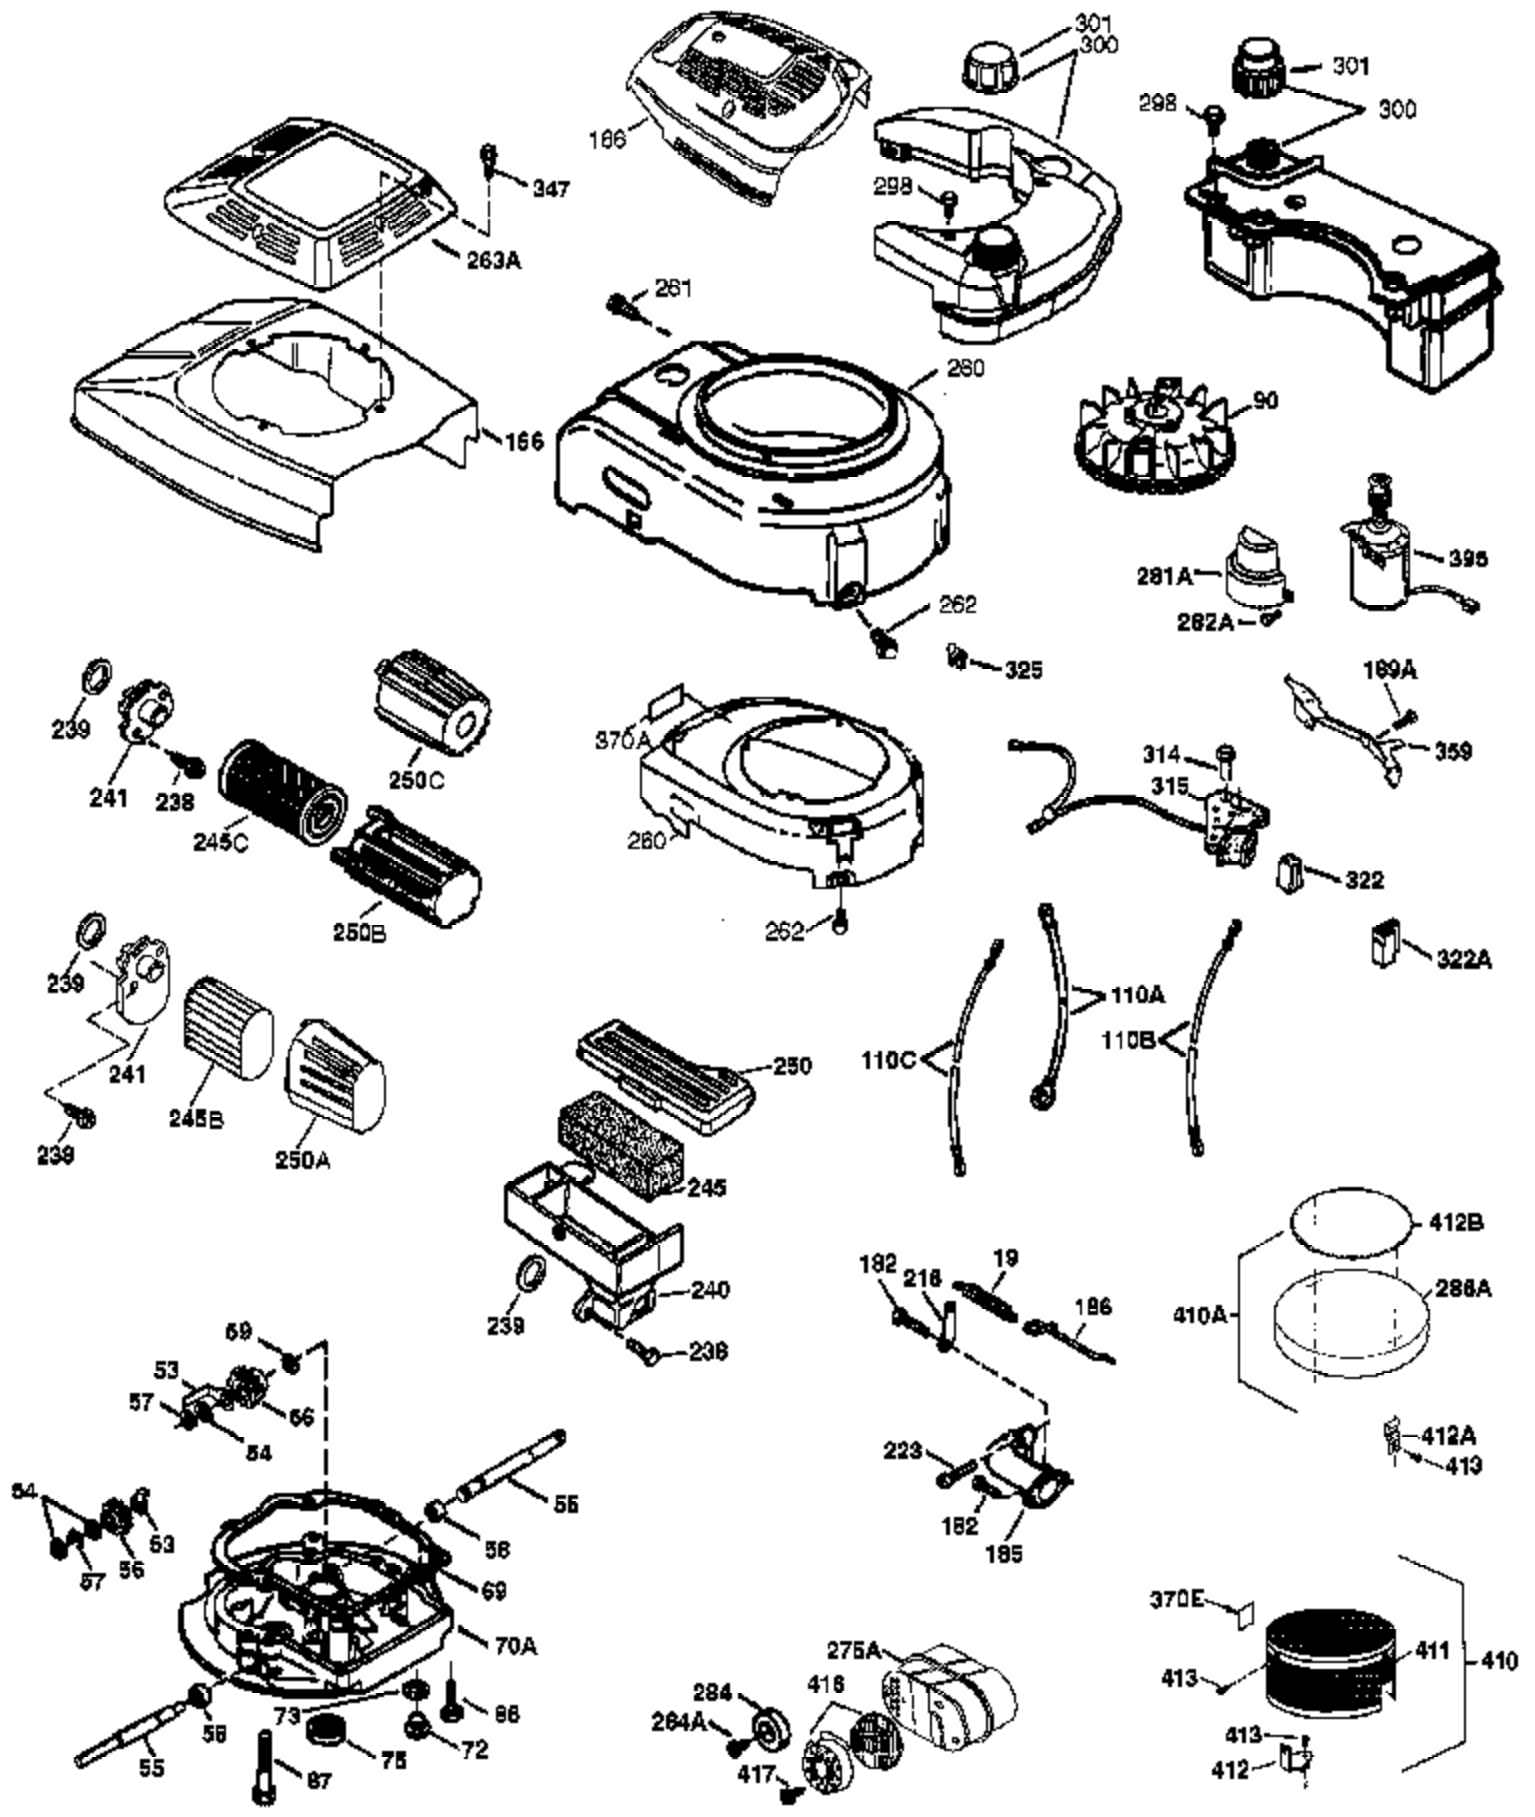

Engine Parts List #2

Ref #	Part Number	Qty	Description
19	36281	1	Extension Spring
41	36070	1	Piston & Pin Ass'y. (Std.) (Incl. 43)
41	36071	1	Piston & Pin Ass'y. (.010" OS) (Incl. 43)
69	37609	1	* Mounting Flange Gasket
72	37614	1	Oil Drain Plug
75	27897	1	Oil Seal
86	650488	6	Screw, 1/4-20 x 1-1/4"
90	611213	1	Flywheel
182	6201	2	Screw, 1/4-28 x 7/8"
185	36785	1	Intake Pipe
186	34337	1	Governor Link
223	650451	2	Screw, 1/4-20 x 1"
238	650806	2	Screw, 10-32 x 5/8"
239	34338	1	* Air Cleaner Gasket
240	37115A	1	Air Cleaner Body
245	37116	1	Air Cleaner Filter
250	37118	1	Air Cleaner Cover
260	37151	1	Blower Housing
261	30200	1	Screw, 10-24 x 9/16"
262	650831	2	Screw, 1/4-20 x 1/2"
298	28763	3	Screw, 10-32 x 35/64"
300	35586	1	Fuel Tank (Incl. 292 & 301)
301	36246	1	Fuel Cap
359	36773	1	Starter Guard
370A	36261	1	Lubrication Decal
416	36085	1	Spark Arrestor Kit (Incl. 417)(Optional)
417	650821	1	Screw, 10-32 x 1/2" (Optional)