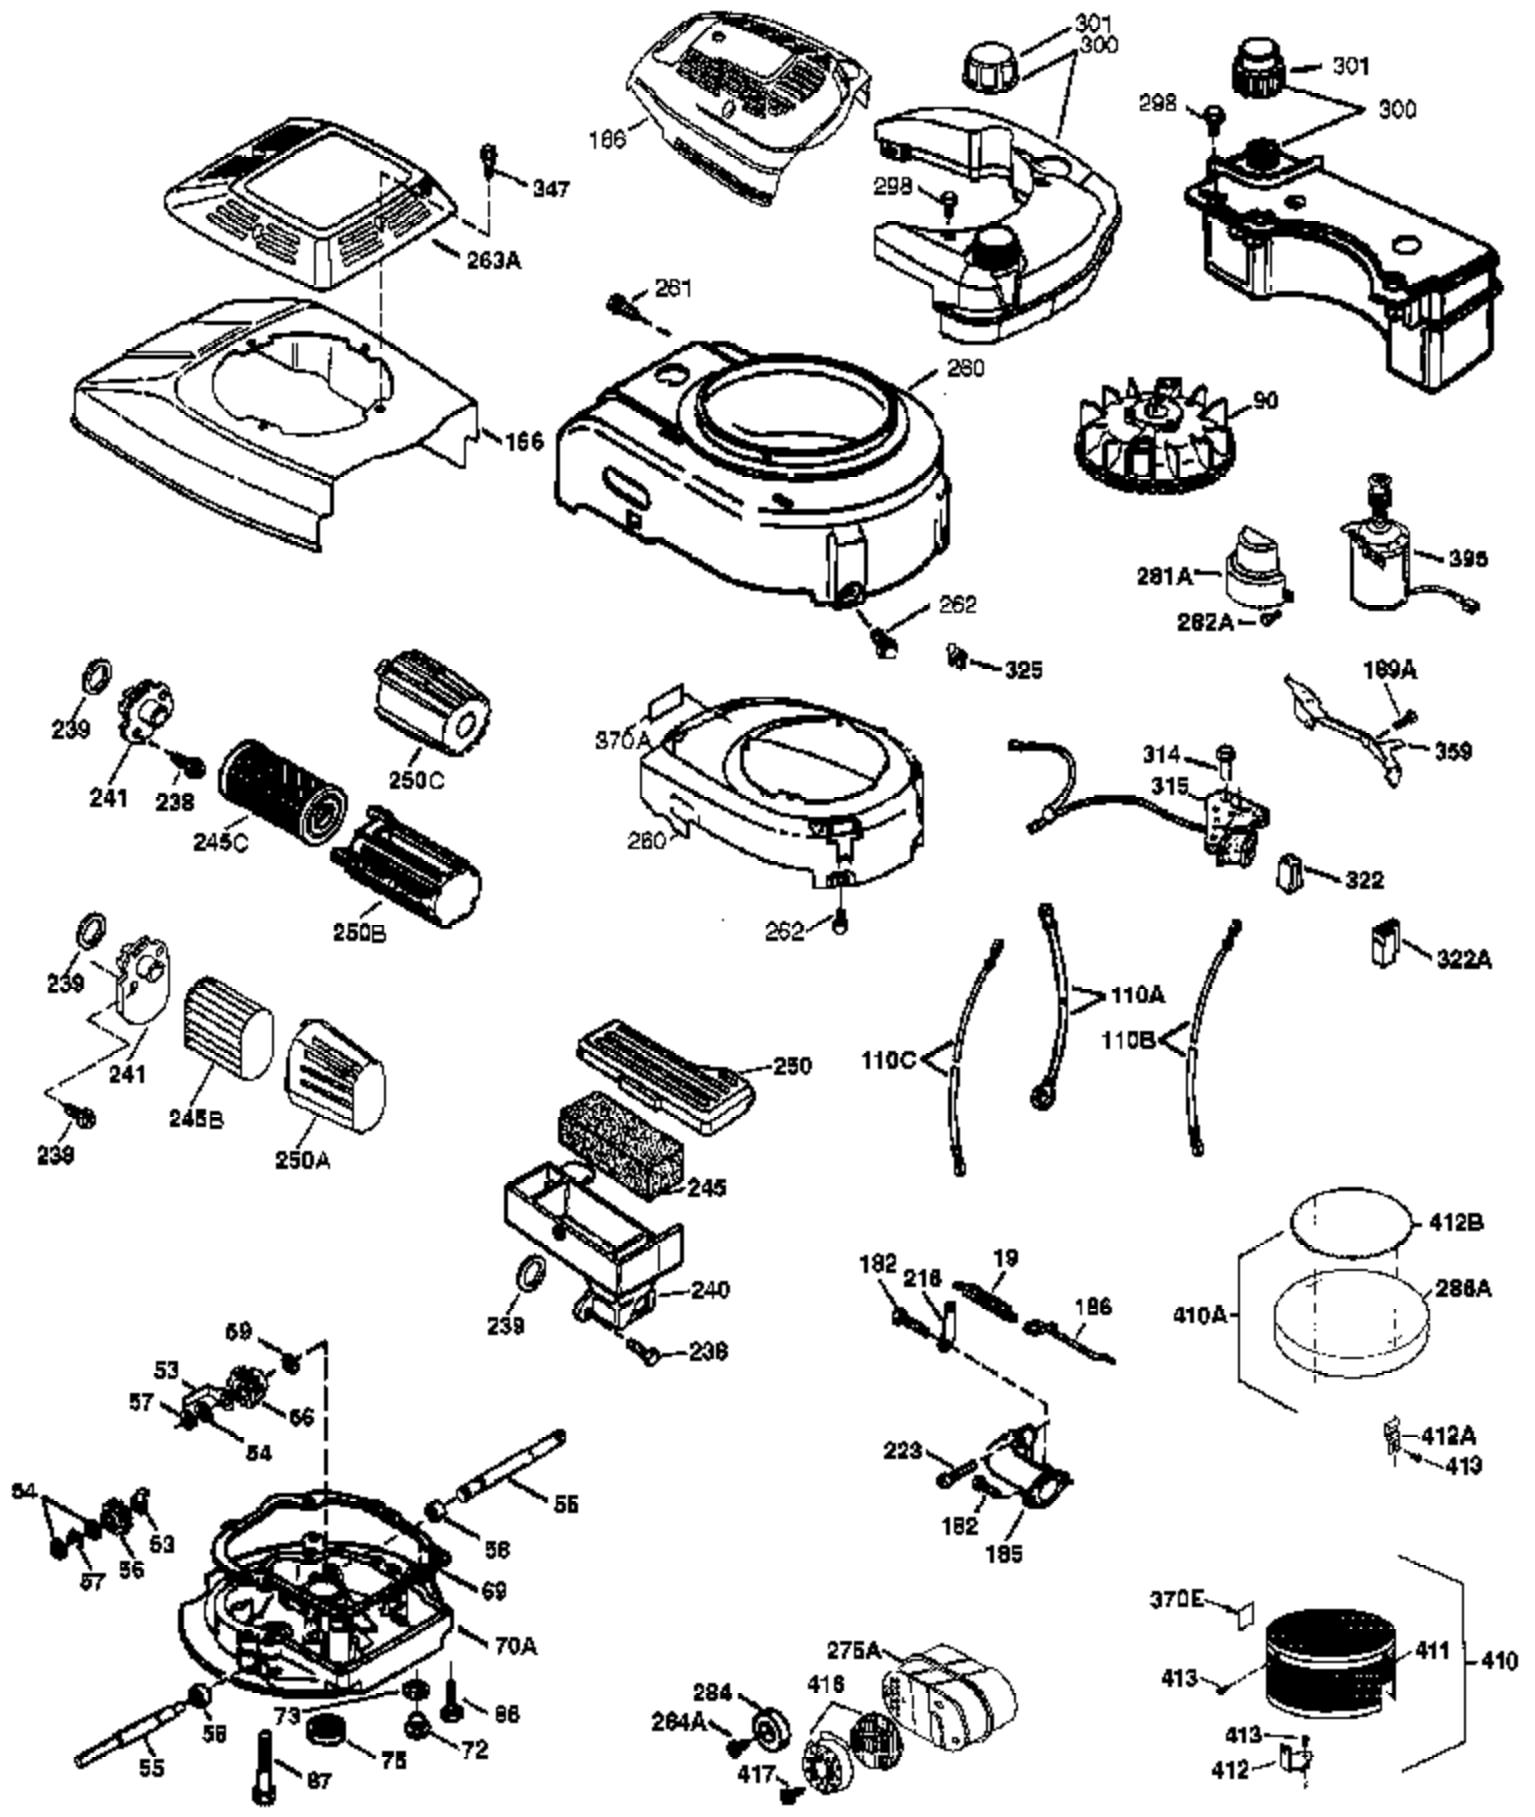

Engine Parts List #2

Ref #	Part Number	Qty	Description
19	36281	1	Extension Spring
41	36070	1	Piston & Pin Ass'y. (Std.) (Incl. 43)
41	36071	1	Piston & Pin Ass'y. (.010" OS) (Incl. 43)
69	37130	1	* Mounting Flange Gasket
72	36083	1	Oil Drain Plug
75	27897	1	Oil Seal
86	650488	6	Screw, 1/4-20 x 1-1/4"
90	611112	1	Flywheel
182	6201	2	Screw, 1/4-28 x 7/8"
185	36785	1	Intake Pipe
186	32653	1	Governor Link
223	650451	2	Screw, 1/4-20 x 1"
238	650932	2	Screw, 10-32 x 49/64"
239	34338	1	* Air Cleaner Gasket
241	36919	1	Air Cleaner Collar
245	36905	1	Air Filter
250	37122	1	Air Filter Cover
260	37589	1	Blower Housing
262	650831	2	Screw, 1/4-20 x 1/2"
300	35586	1	Fuel Tank (Incl. 292 & 301)
301	36246	1	Fuel Cap
370g	36695	1	Instruction Decal (French)
370A	36261	1	Lubrication Decal
416	36085	1	Spark Arrestor Kit (Incl. 417)(Optional)
417	650821	1	Screw, 10-32 x 1/2" (Optional)