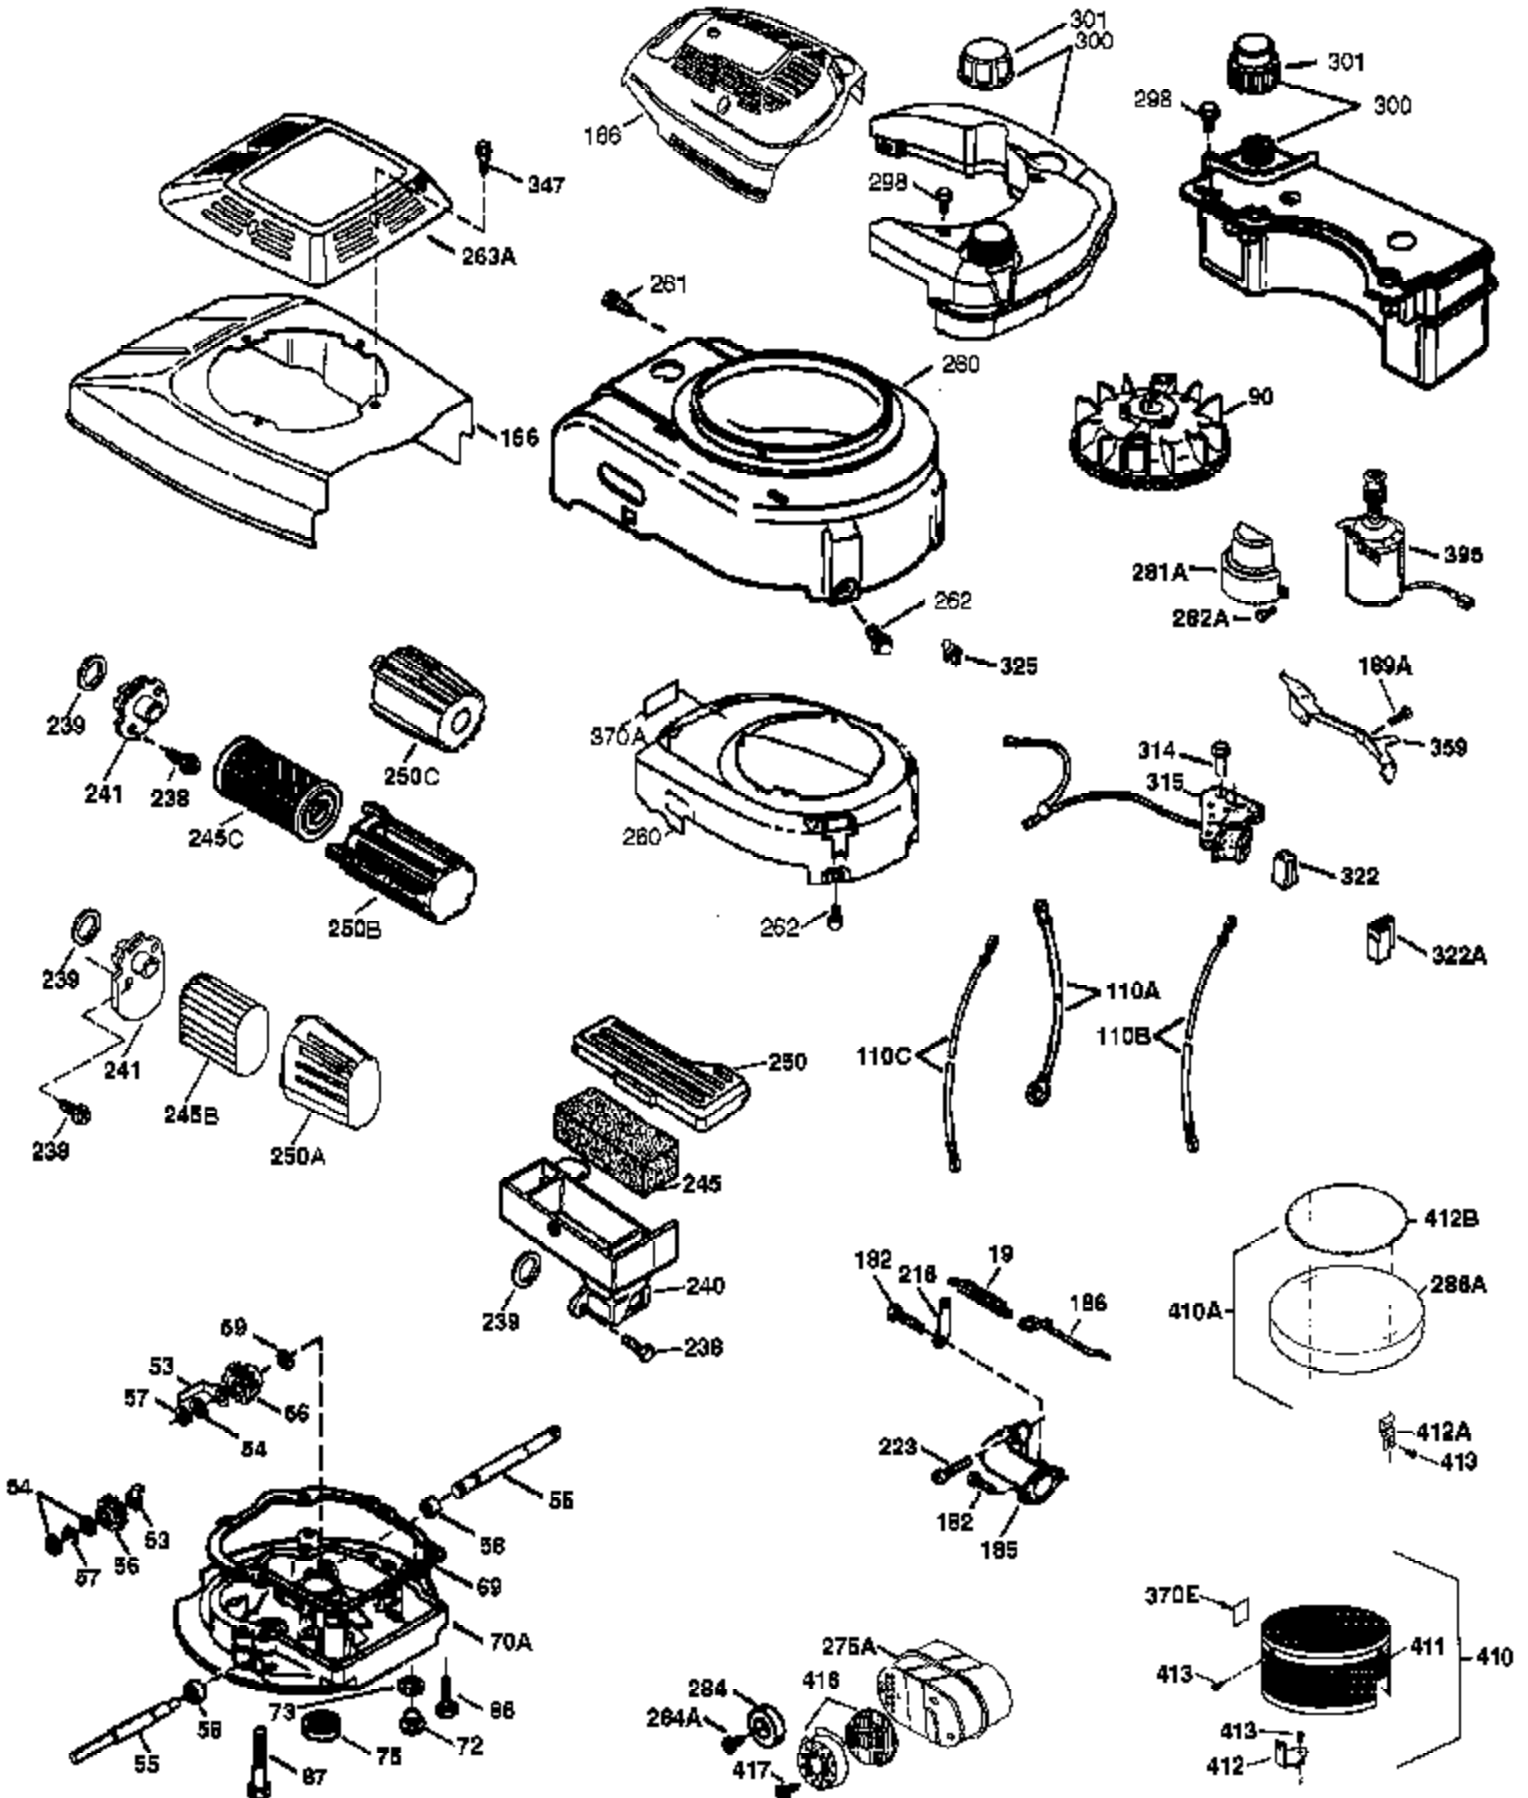

Ref #	Part Number	Qty	Description
19	36281	1	Extension Spring
41	36070	1	Piston & Pin Ass'y. (Std.) (Incl. 43)
41	36071	1	Piston & Pin Ass'y. (.010" OS) (Incl. 43)
69	35261	1	* Mounting Flange Gasket
72	36083	1	Oil Drain Plug (Incl. 73)
73	28833	1	Drain Plug Gasket
75	27897	1	Oil Seal
86	650488	6	Screw, 1/4-20 x 1-1/4"
90	611112	1	Flywheel
182	6201	2	Screw, 1/4-28 x 7/8"
185	36785	1	Intake Pipe
186	34337	1	Governor Link
223	650451	2	Screw, 1/4-20 x 1"
238	650806	2	Screw, 10-32 x 5/8"
239	34338	1	* Air Cleaner Gasket
240	36743	1	Air Cleaner Body
245	36745	1	Air Cleaner Filter
250	36744	1	Air Cleaner Cover
260	36800	1	Blower Housing
261	30200	2	Screw, 10-24 x 9/16"
262	650831	2	Screw, 1/4-20 x 1/2"
263A	36758	1	Starter Grille
298	28763	3	Screw, 10-32 x 35/64"
300	36757	1	Fuel Tank (Incl. 292 & 301)
301	36246	1	Fuel Cap
370A	36261	1	Lubrication Decal
416	36085	1	Spark Arrestor Kit (Incl. 417)(Optional)
417	650821	1	Screw, 10-32 x 1/2" (Optional)