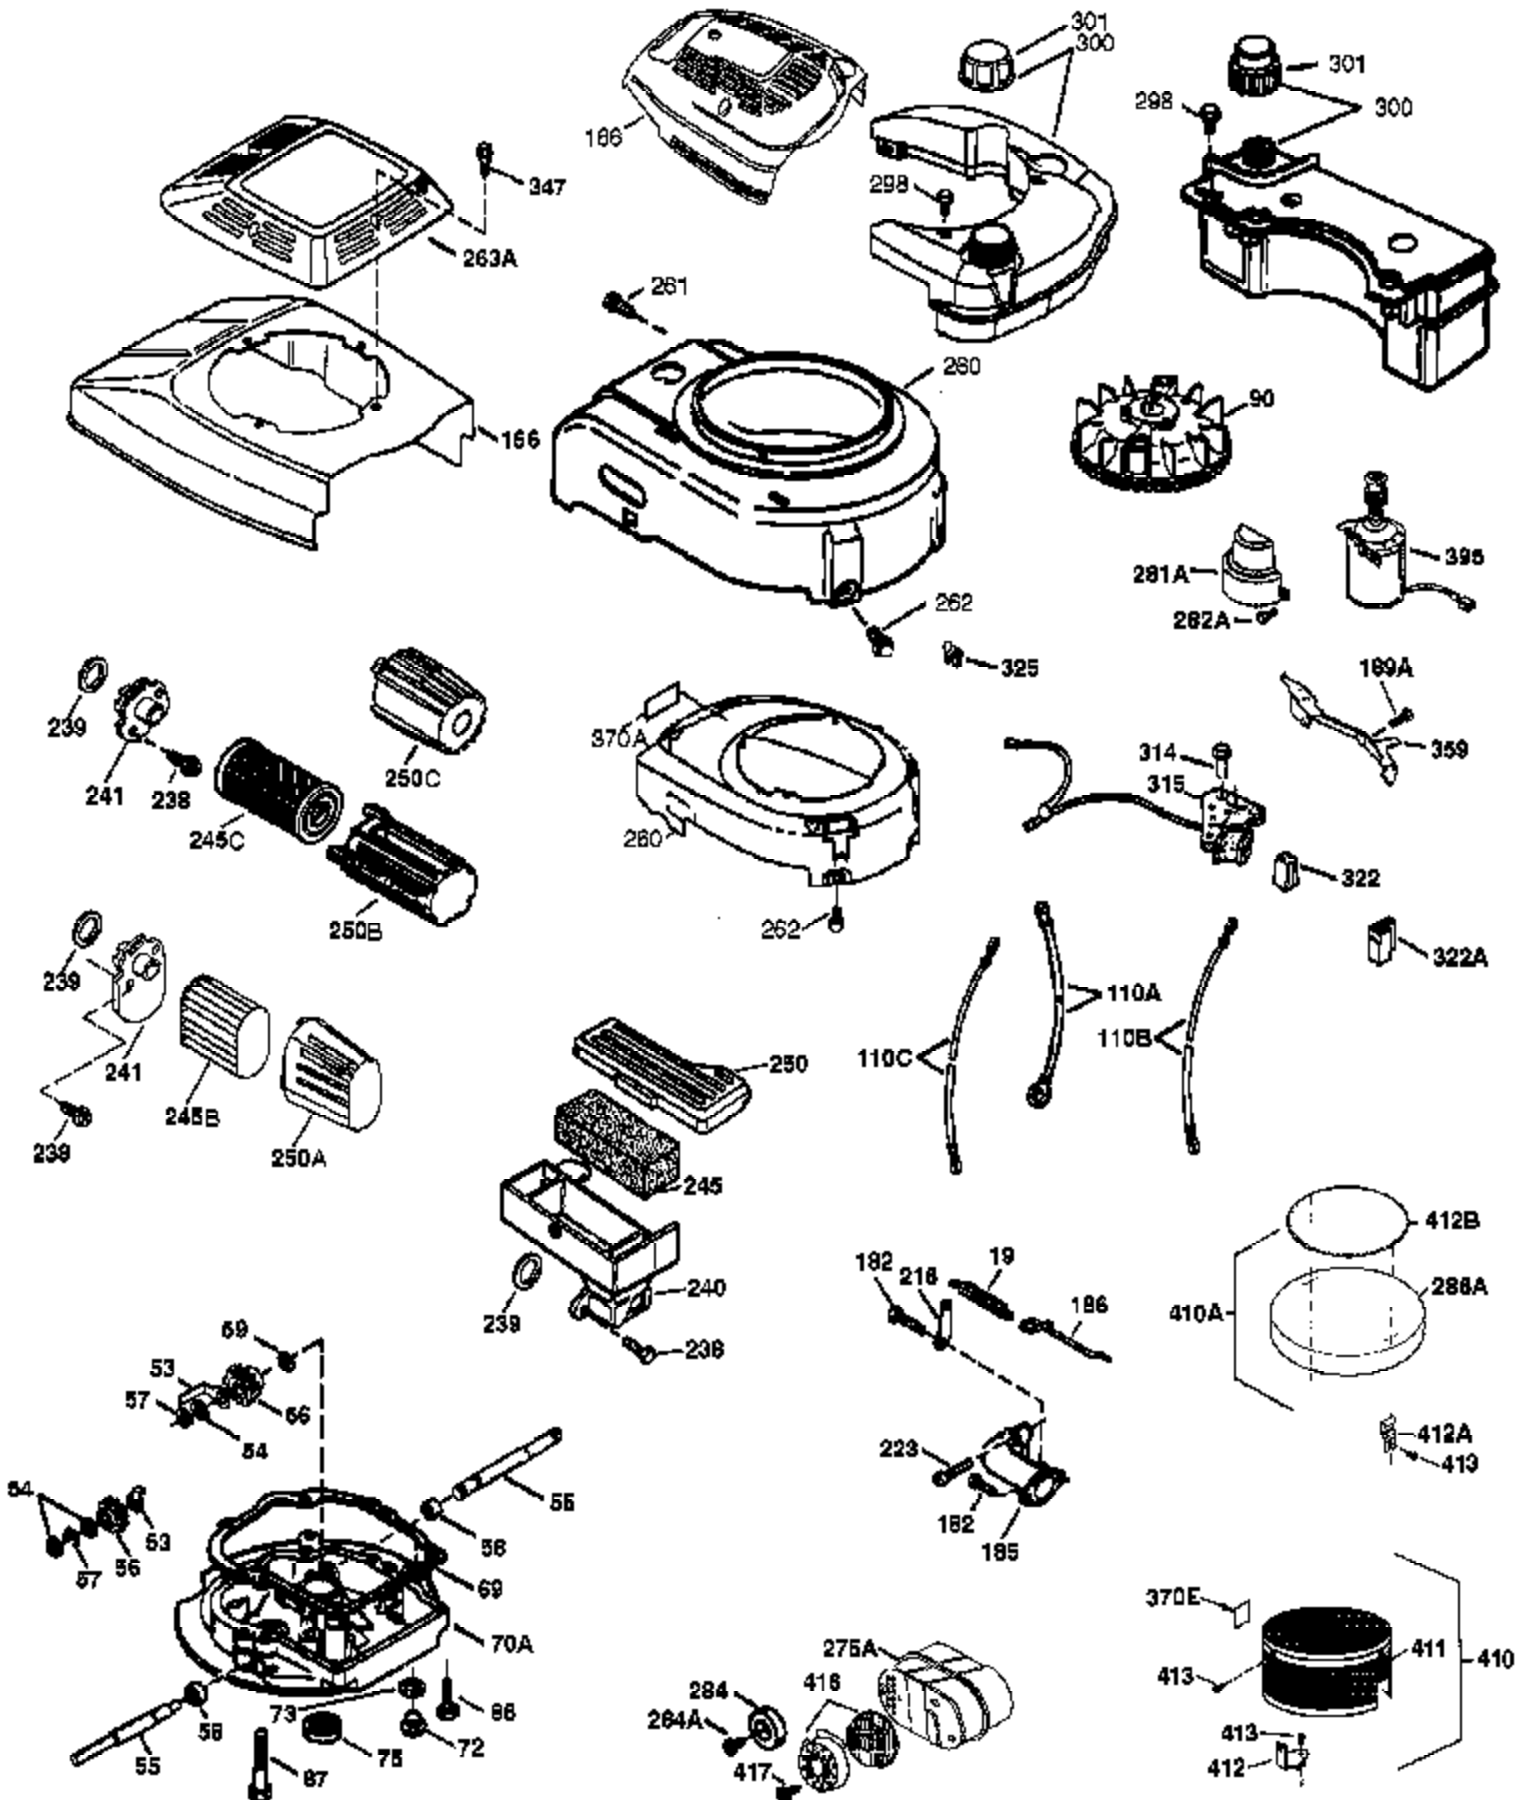

Ref #	Part Number	Qty	Description
19	37329	1	Extension Spring
41	36070	1	Piston & Pin Ass'y. (Std.) (Incl. 43)
41	36071	1	Piston & Pin Ass'y. (.010" OS) (Incl. 43)
69	37797	1	Mounting Flange Gasket
72	36083	1	Oil Drain Plug
75	27897	1	Oil Seal
86	650488	6	Screw, 1/4-20 x 1-1/4"
90	611213	1	Flywheel
182	6201	2	Screw, 1/4-28 x 7/8"
185	36785	1	Intake Pipe
186	36255	1	Governor Link Spring
223	650451	2	Screw, 1/4-20 x 1"
238	650932	2	Screw, 10-32 x 49/64"
239	34338	1	* Air Cleaner Gasket
241	36919	1	Air Cleaner Collar
245	36905	1	Air Cleaner Filter
250	37122	1	Air Cleaner Cover
260	37213A	1	Blower Housing
261	30200	2	Screw, 10-24 x 9/16"
262	650831	2	Screw, 1/4-20 x 1/2"
300	35586	1	Fuel Tank (Incl. 292 & 301)
301	36246	1	Fuel Cap
370A	36261	2	Lubrication Decal
416	36085	1	Spark Arrestor Kit (Incl. 417)(Optional)
417	650821	1	Screw, 10-32 x 1/2" (Optional)