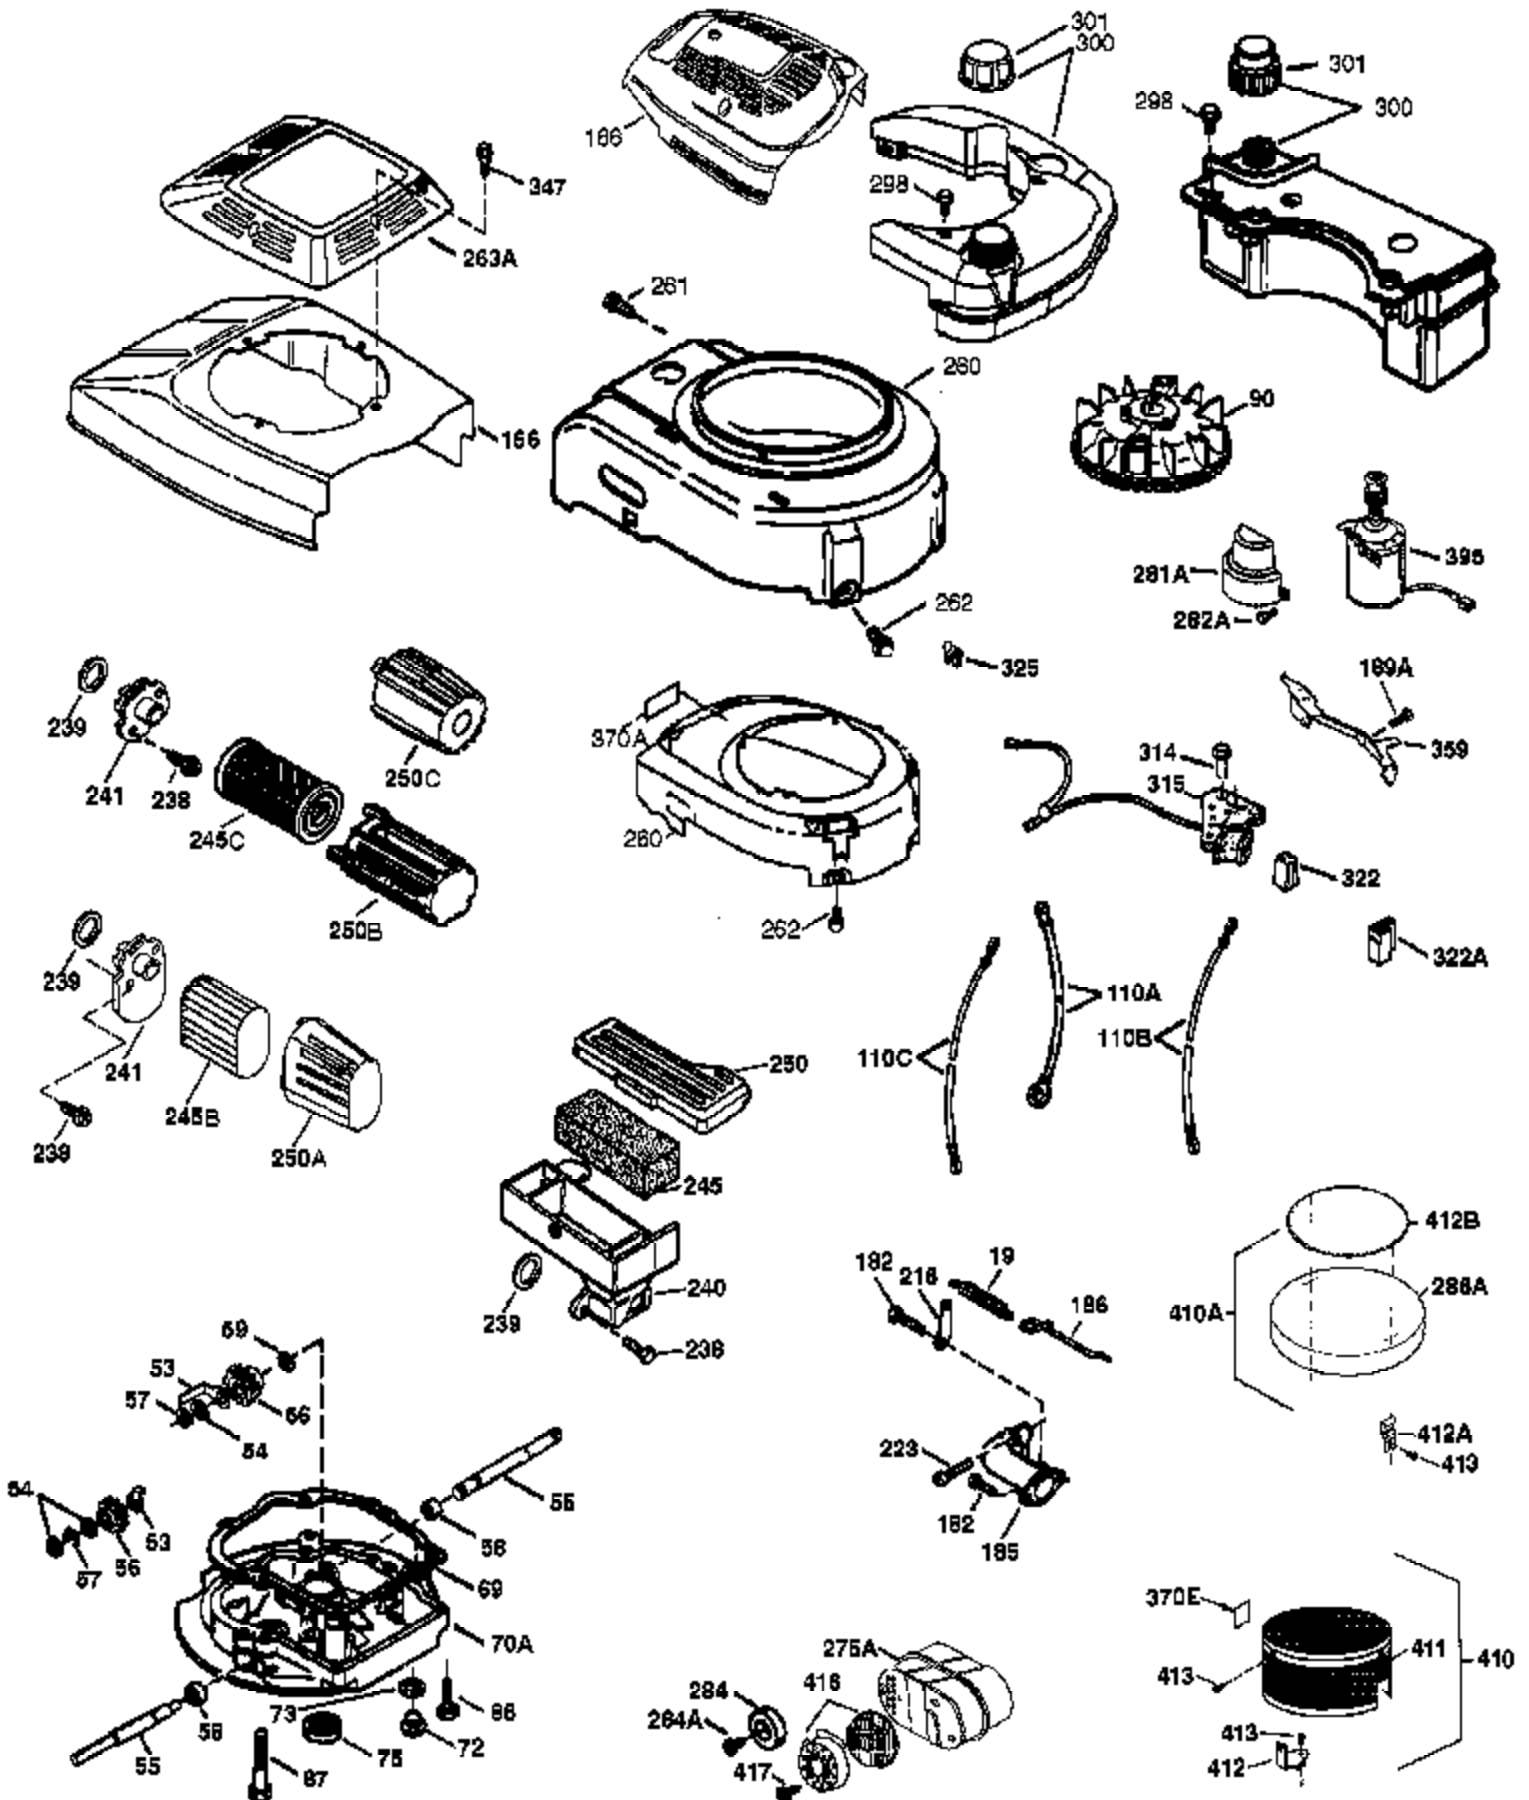

Ref #	Part Number	Qty	Description
19	36281	1	Extension Spring
41	36070	1	Piston & Pin Ass'y. (Std.) (Incl. 43)
41	36071	1	Piston & Pin Ass'y. (.010" OS) (Incl. 43)
69	35261	1	* Mounting Flange Gasket
72	36083	1	Oil Drain Plug
75	27897	1	Oil Seal
86	650488	6	Screw, 1/4-20 x 1-1/4"
90	611112	1	Flywheel
182	6201	2	Screw, 1/4-28 x 7/8"
185	36785	1	Intake Pipe
186	34337	1	Governor Link
189A	650765	1	Screw, 10-32 x 1/2"
223	650451	2	Screw, 1/4-20 x 1"
238	650806	2	Screw, 10-32 x 5/8"
239	34338	1	* Air Cleaner Gasket
240	36743	1	Air Cleaner Body
245	36745	1	Air Cleaner Filter
250	36744	1	Air Cleaner Cover
260	36800	1	Blower Housing
261	30200	2	Screw, 10-24 x 9/16"
262	650831	2	Screw, 1/4-20 x 1/2"
263A	37436	1	Starter Grill
298	28763	3	Screw, 10-32 x 35/64"
300	36757	1	Fuel Tank (Incl. 292 & 301)
301	36246	1	Fuel Cap
347	651079	1	Screw, T-20 8-32 x 29/64"
359	36773	1	Starter Guard
370A	36261	2	Lubrication Decal
416	36085	1	Spark Arrestor Kit (Incl. 417)(Optional)
417	650821	1	Screw, 10-32 x 1/2" (Optional)