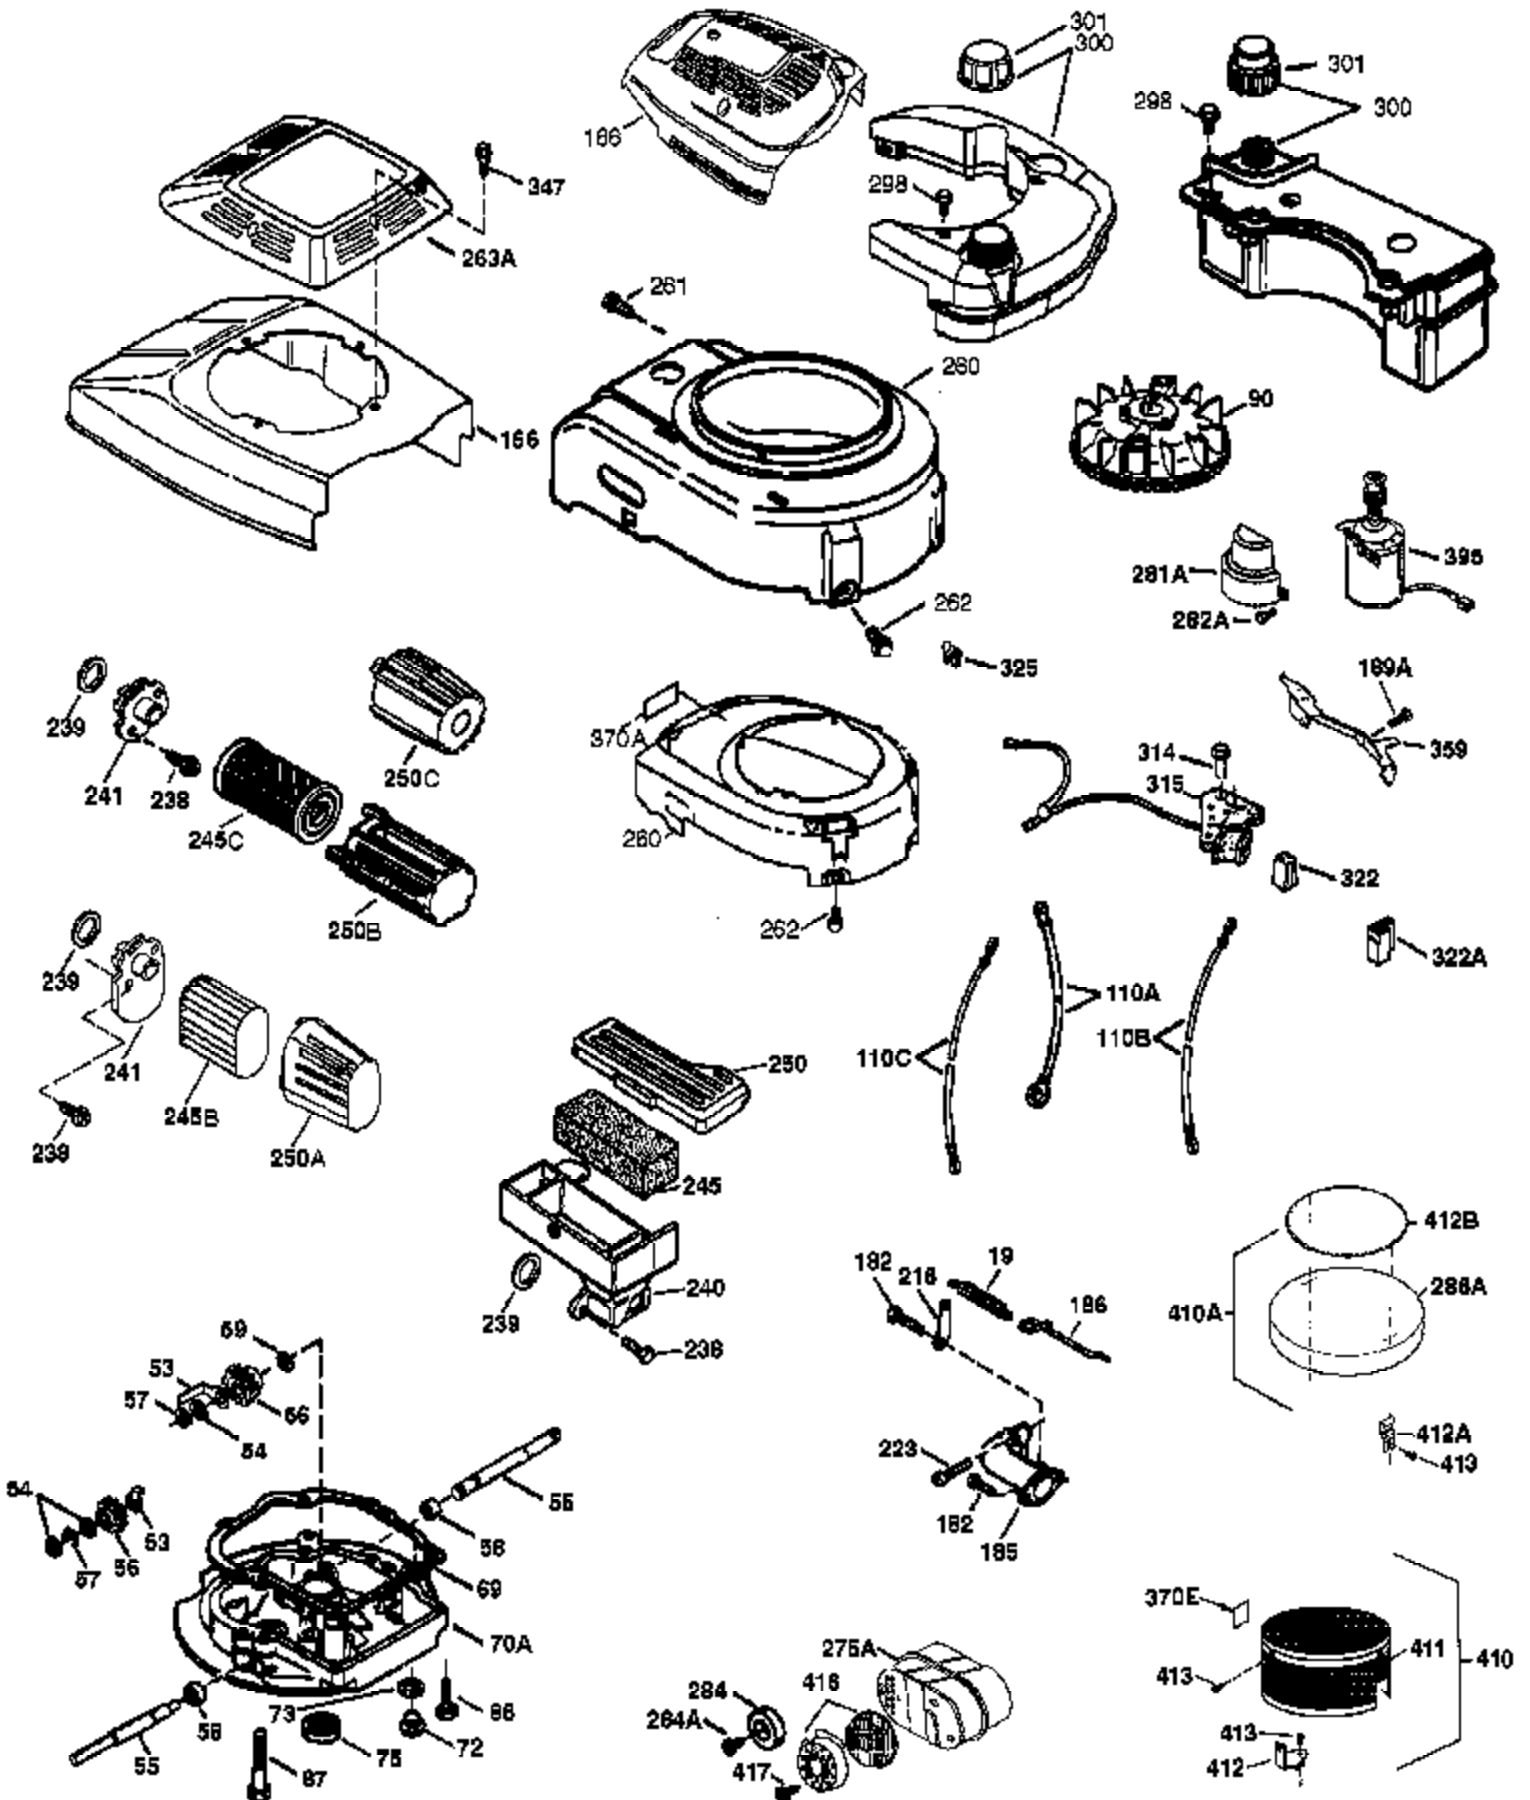

Engine Parts List #2

Ref #	Part Number	Qty	Description
19	37329	1	Extension Spring
41	36070	1	Piston & Pin Ass'y. (Std.) (Incl. 43)
41	36071	1	Piston & Pin Ass'y. (.010" OS) (Incl. 43)
69	35261	1	* Mounting Flange Gasket
72	36083	1	Oil Drain Plug
75	27897	1	Oil Seal
86	650488	6	Screw, 1/4-20 x 1-1/4"
90	611213	1	Flywheel
182	6201	2	Screw, 1/4-28 x 7/8"
185	36785	1	Intake Pipe
186	36255	1	Governor Link
189A	650765	1	Screw, 10-32 x 1/2"
223	650451	2	Screw, 1/4-20 x 1"
238	650932	2	Screw, 10-32 x 49/64"
239	34338	1	* Air Cleaner Gasket
241	36919	1	Air Cleaner Collar
245	36905	1	Air Cleaner Filter
250	37122	1	Air Cleaner Cover
260	37213A	1	Blower Housing
261	30200	2	Screw, 10-24 x 9/16"
262	650831	2	Screw, 1/4-20 x 1/2"
284A	650821	1	Screw, 10-32 x 1/2"
300	35586	1	Fuel Tank (Incl. 292 & 301)
301	36246	1	Fuel Cap
359	36773	1	Flywheel Guard
370A	36261	1	Lubrication Decal
416	36085	1	Spark Arrestor Kit (Incl. 417)(Optional)
417	650821	1	Screw, 10-32 x 1/2" (Optional)