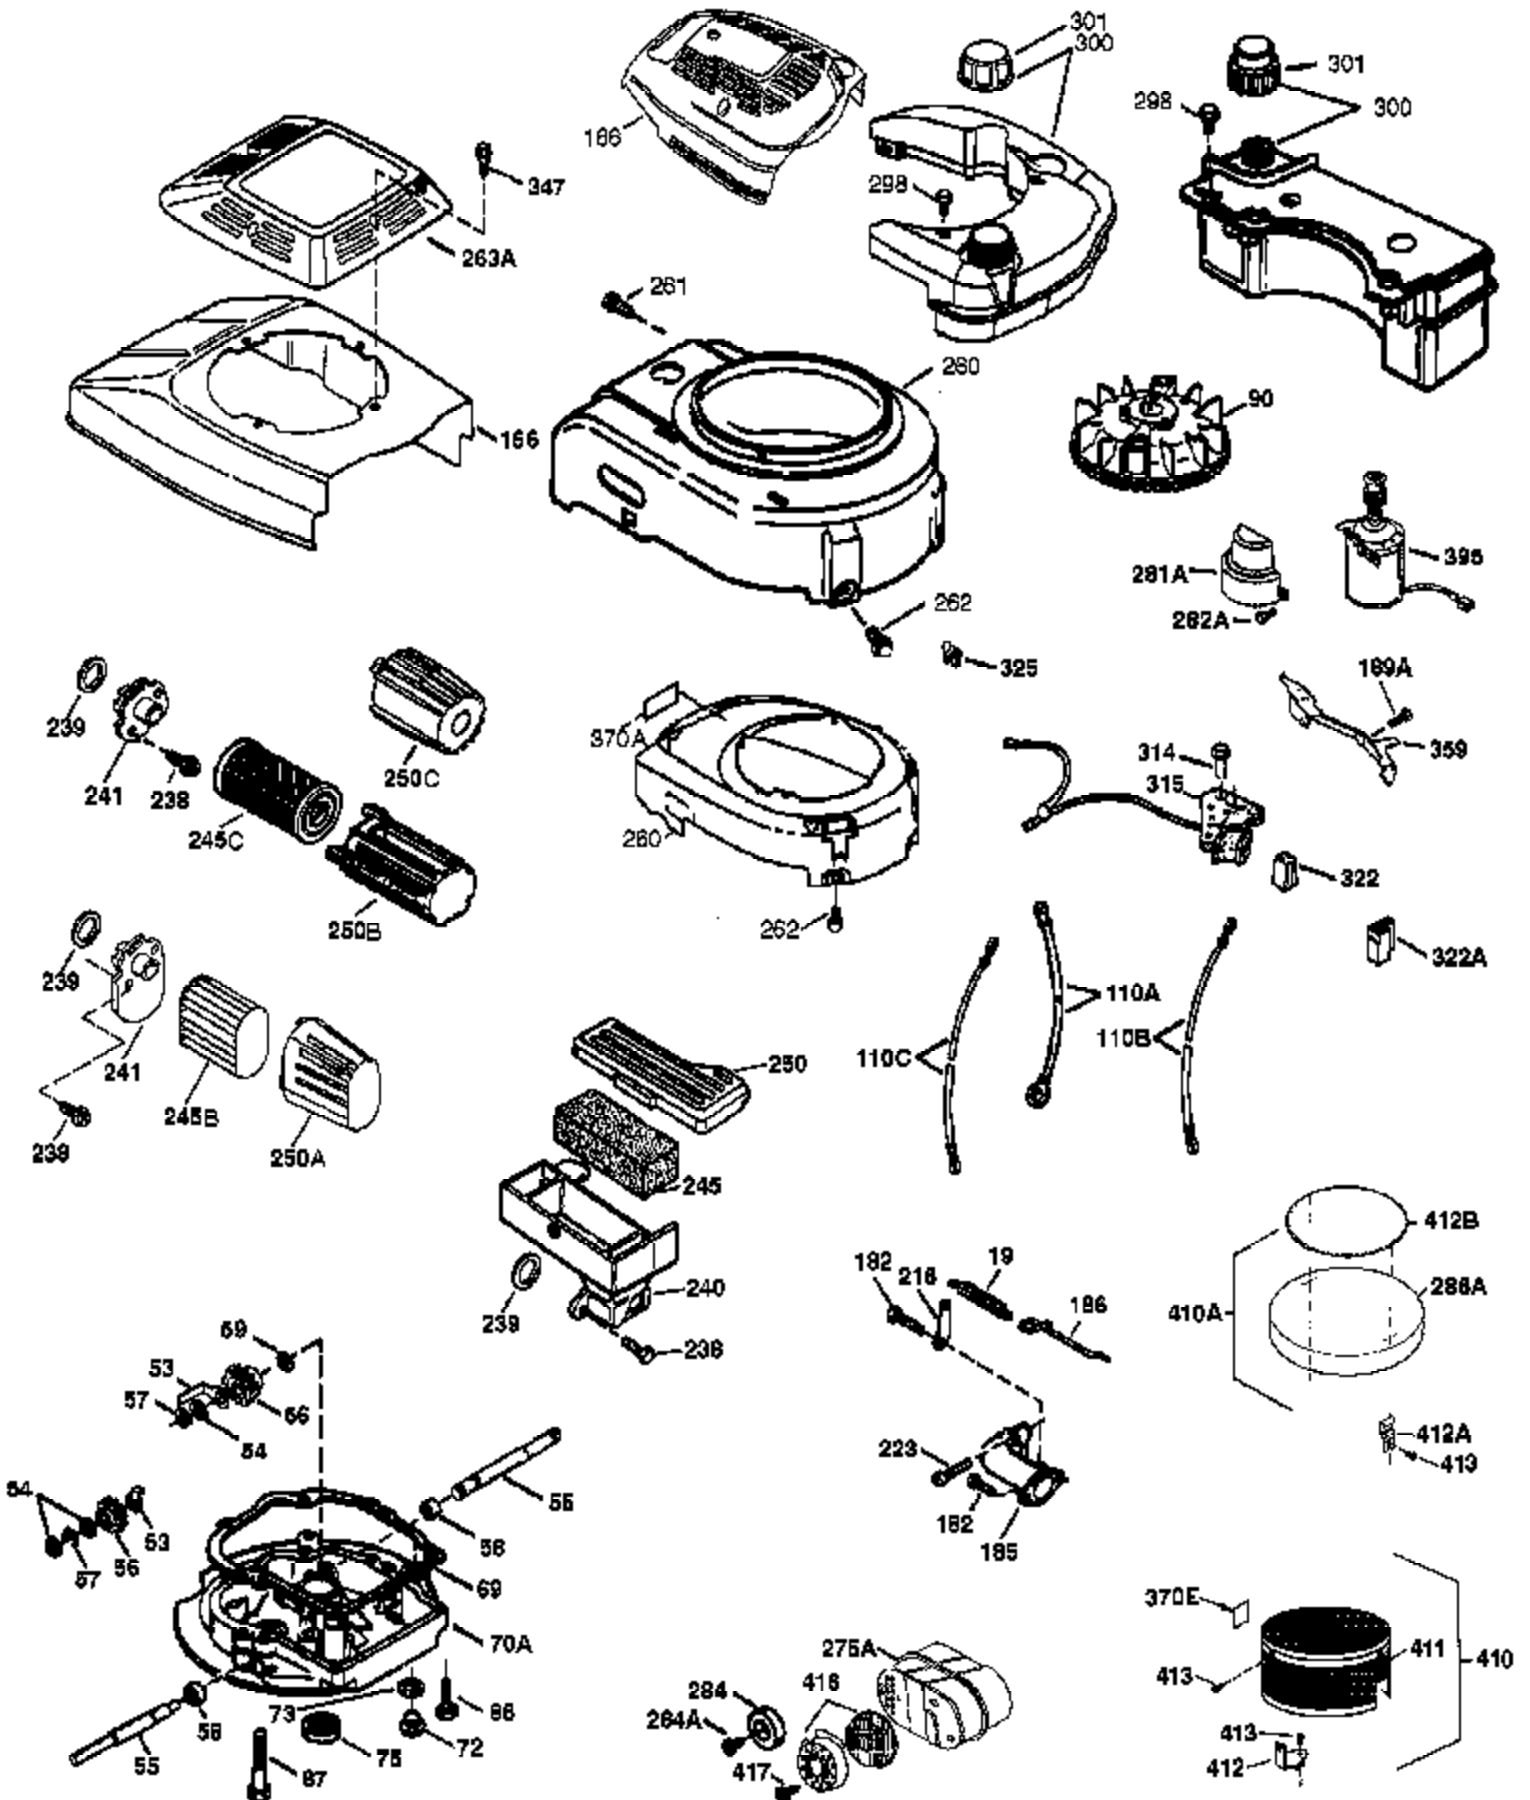

Ref #	Part Number	Qty	Description
19	36281	1	Extension Spring
41	36070	1	Piston & Pin Ass'y. (Std.) (Incl. 43)
41	36071	1	Piston & Pin Ass'y. (.010" OS) (Incl. 43)
53	31745	1	Tang Washer
54	31747	1	Washer
55	35218A	1	P.T.O. Shaft
56	33401	1	R.H. Worm Gear
57	33537	1	Retaining Ring
58	31744	1	Oil Seal
69	35261	1	* Mounting Flange Gasket
72	36083	1	Oil Drain Plug
75	26208	1	Oil Seal
86	650488	5	Screw, 1/4-20 x 1-1/4"
87	650492	1	Screw, 1/4-20 x 2-1/4"
90	611112	1	Flywheel
182	6201	2	Screw, 1/4-28 x 7/8"
185	36785	1	Intake Pipe
186	32653	1	Governor Link
216	33086	1	R.P.M. Adjusting Lever
223	650451	2	Screw, 1/4-20 x 1"
238	650806	2	Screw, 10-32 x 5/8"
239	34338	1	* Air Cleaner Gasket
240	36743	1	Air Cleaner Body
245	36745	1	Air Cleaner Filter
250	36744	1	Air Cleaner Cover
260	36800	1	Blower Housing
261	30200	2	Screw, 10-24 x 9/16"
262	650831	2	Screw, 1/4-20 x 1/2"
263A	36758	1	Starter Grill
275A	36838A	1	Spark Arrestor Muffler (Optional) (Incl. 284,284A,416 & 417)
284	36663	1	Muffler Deflector (Incl. 284A)(Optional)
284A	650821	1	Screw, 10-32 x 1/2" (Optional)
298	28763	3	Screw, 10-32 x 35/64"
300	36757	1	Fuel Tank (Incl. 292 & 301)
301	36246	1	Fuel Cap
370A	36261	1	Lubrication Decal
416	36085	1	Spark Arrestor Kit (Incl. 417)(Optional)
417	650821	1	Screw, 10-32 x 1/2" (Optional)