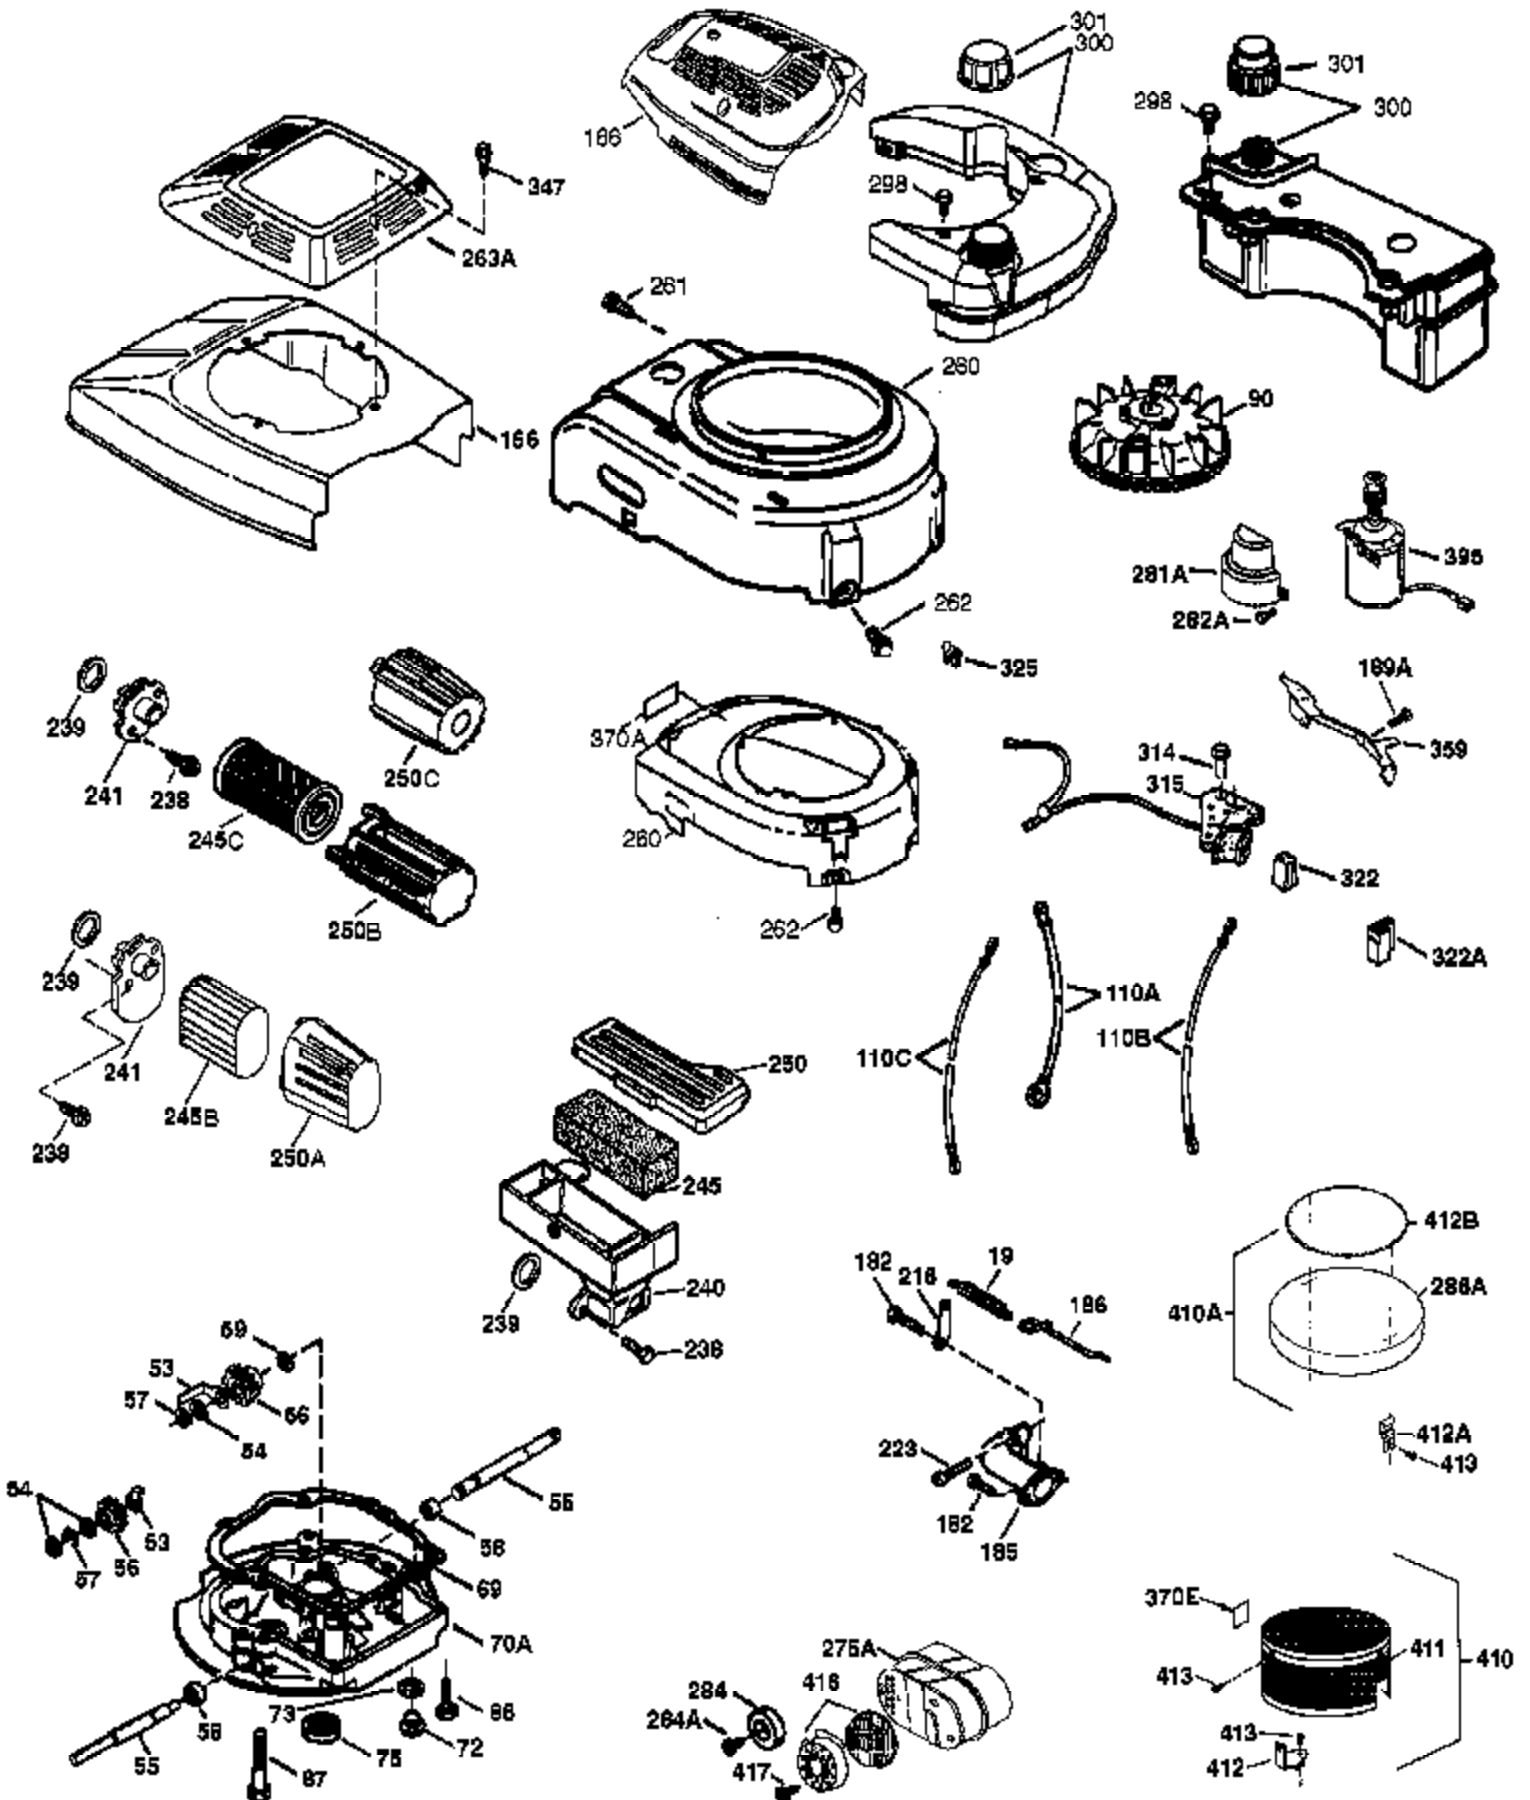

Engine Parts List #2

Ref #	Part Number	Qty	Description
19	36281	1	Extension Spring
41	36070	1	Piston & Pin Ass'y. (Std.) (Incl. 43)
41	36071	1	Piston & Pin Ass'y. (.010" OS) (Incl. 43)
69	35261	1	* Mounting Flange Gasket
72	36083	1	Oil Drain Plug
75	27897	1	Oil Seal
86	650488	6	Screw, 1/4-20 x 1-1/4"
90	611112	1	Flywheel
182	6201	2	Screw, 1/4-28 x 7/8"
185	36785	1	Intake Pipe
186	34337	1	Governor Link
223	650451	2	Screw, 1/4-20 x 1"
238	650806	2	Screw, 10-32 x 5/8"
239	34338	1	* Air Cleaner Gasket
240	36743	1	Air Cleaner Body
245	36745	1	Air Cleaner Filter
250	36744	1	Air Cleaner Cover
260	36800	1	Blower Housing
261	30200	2	Screw, 10-24 x 9/16"
262	650831	2	Screw, 1/4-20 x 1/2"
263A	36758	1	Starter Grill
298	28763	3	Screw, 10-32 x 35/64"
300	36757	1	Fuel Tank (Incl. 292 & 301)
301	36246	1	Fuel Cap
370A	36261	1	Lubrication Decal
416	36085	1	Spark Arrestor Kit (Incl. 417)(Optional)
417	650760	1	Screw, 8-32 x 3/8" (Optional)