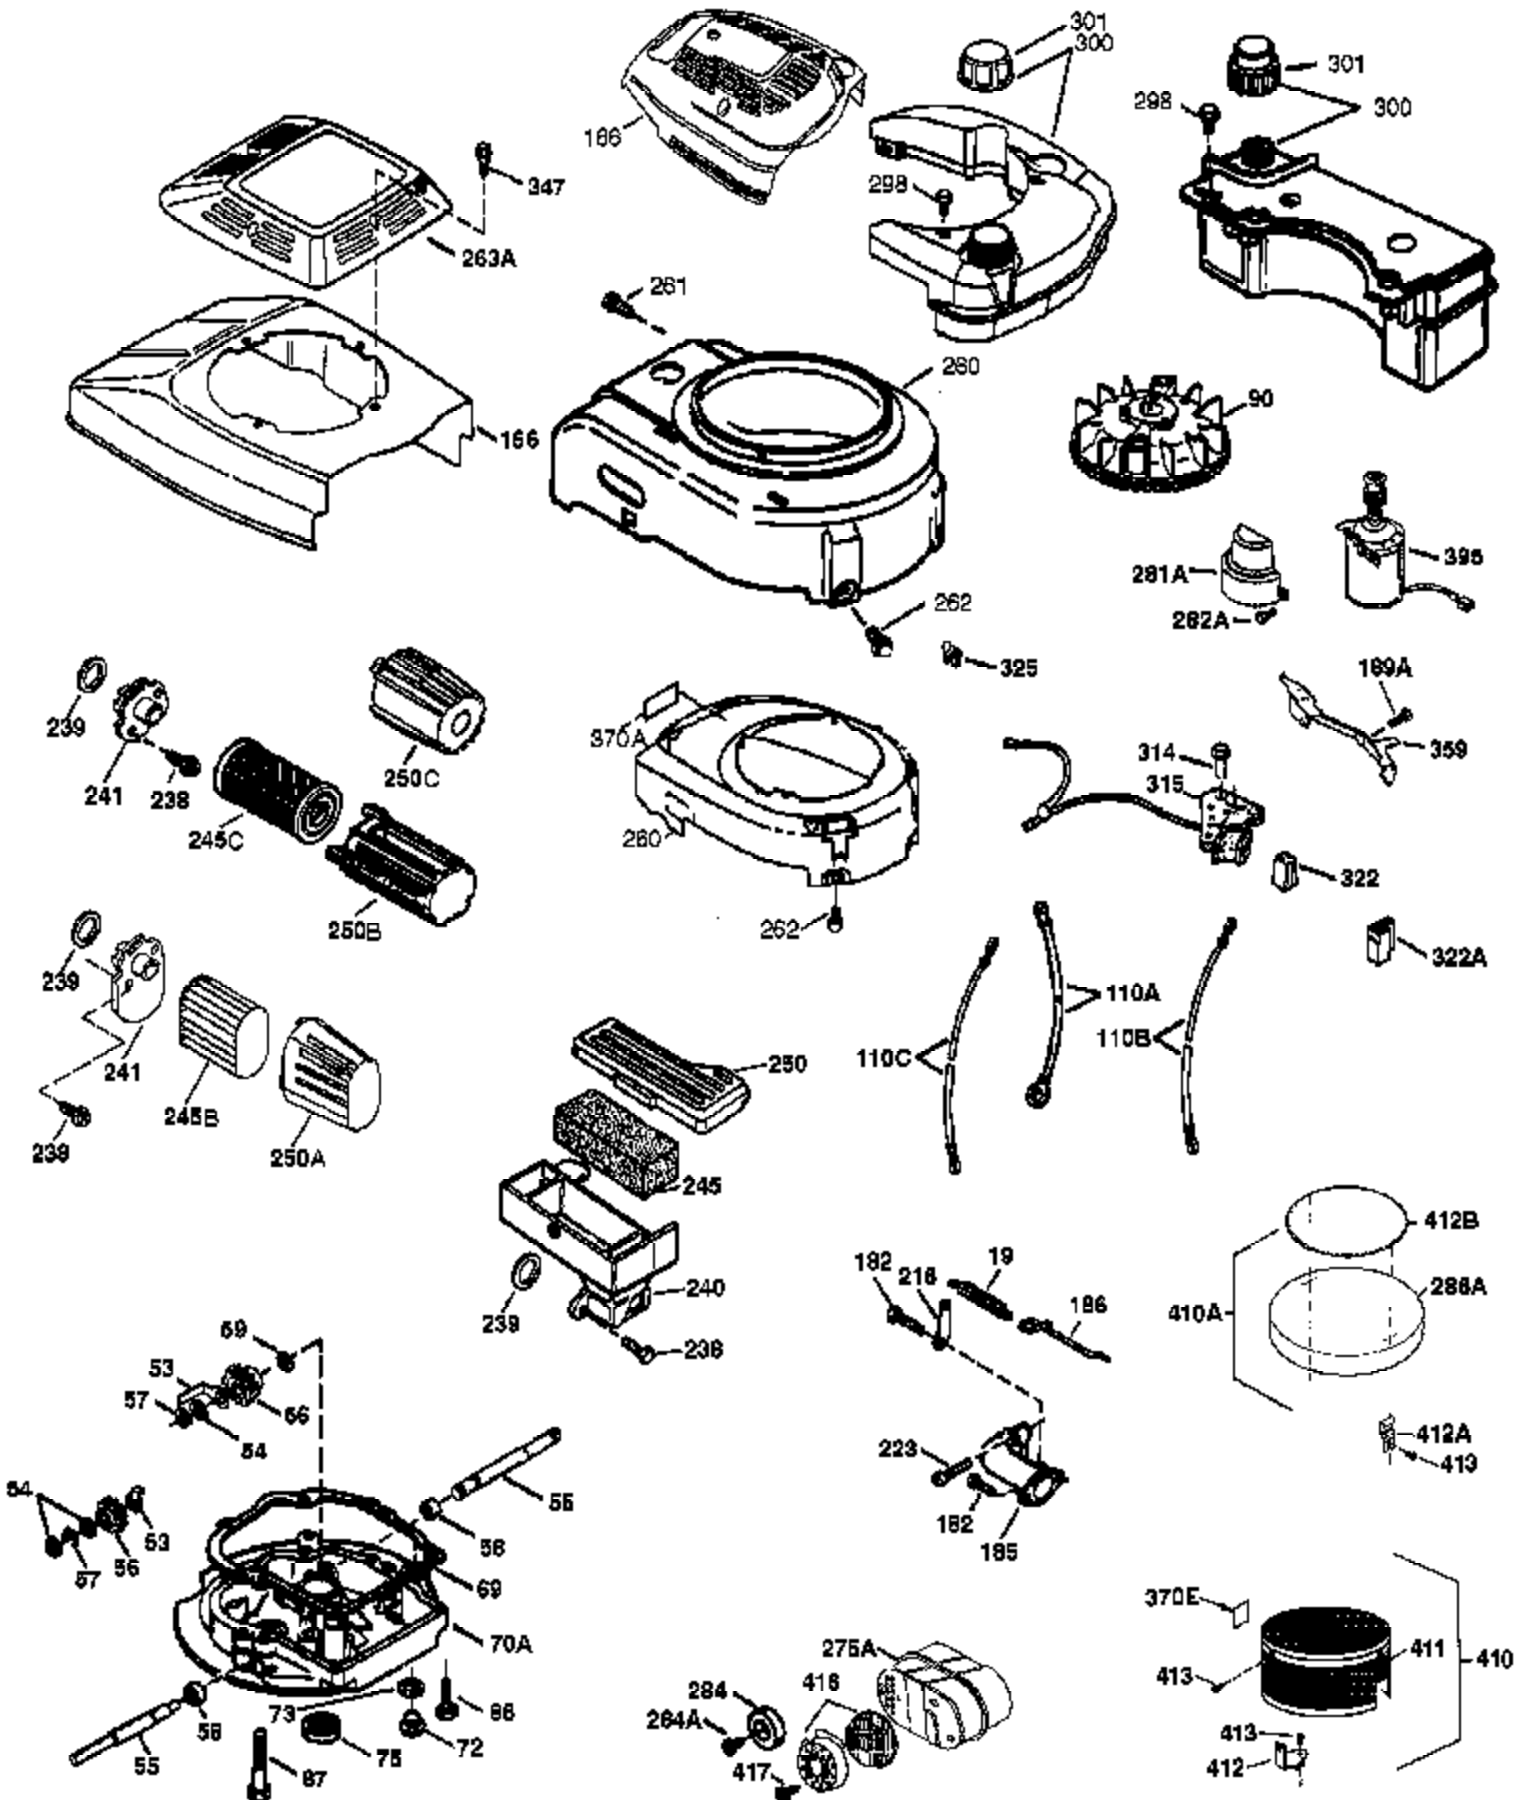

Engine Parts List #2

Ref #	Part Number	Qty	Description
19	36281	1	Extension Spring
41	36070	1	Piston & Pin Ass'y. (Std.) (Incl. 43)
41	36071	1	Piston & Pin Ass'y. (.010" OS) (Incl. 43)
69	35261	1	* Mounting Flange Gasket
72	36083	1	Oil Drain Plug
75	27897	1	Oil Seal
86	650488	6	Screw, 1/4-20 x 1-1/4"
90	611112	1	Flywheel
182	6201	2	Screw, 1/4-28 x 7/8"
185	36785	1	Intake Pipe
186	34337	1	Governor Link
223	650451	2	Screw, 1/4-20 x 1"
238	650806	2	Screw, 10-32 x 5/8"
239	34338	1	* Air Cleaner Gasket
240	34858	1	Air Cleaner Body
245	34340	1	Air Cleaner Filter
250	36213	1	Air Cleaner Cover
260	37008	1	Blower Housing
261	30200	2	Screw, 10-24 x 9/16"
262	650831	2	Screw, 1/4-20 x 1/2"
300	35586	1	Fuel Tank (Incl. 292 & 301)
301	36246	1	Fuel Cap
370A	36261	1	Lubrication Decal
416	36085	1	Spark Arrestor Kit (Incl. 417)(Optional)
417	650760	1	Screw, 8-32 x 3/8" (Optional)
900		1	Replacement Short Block 750812C