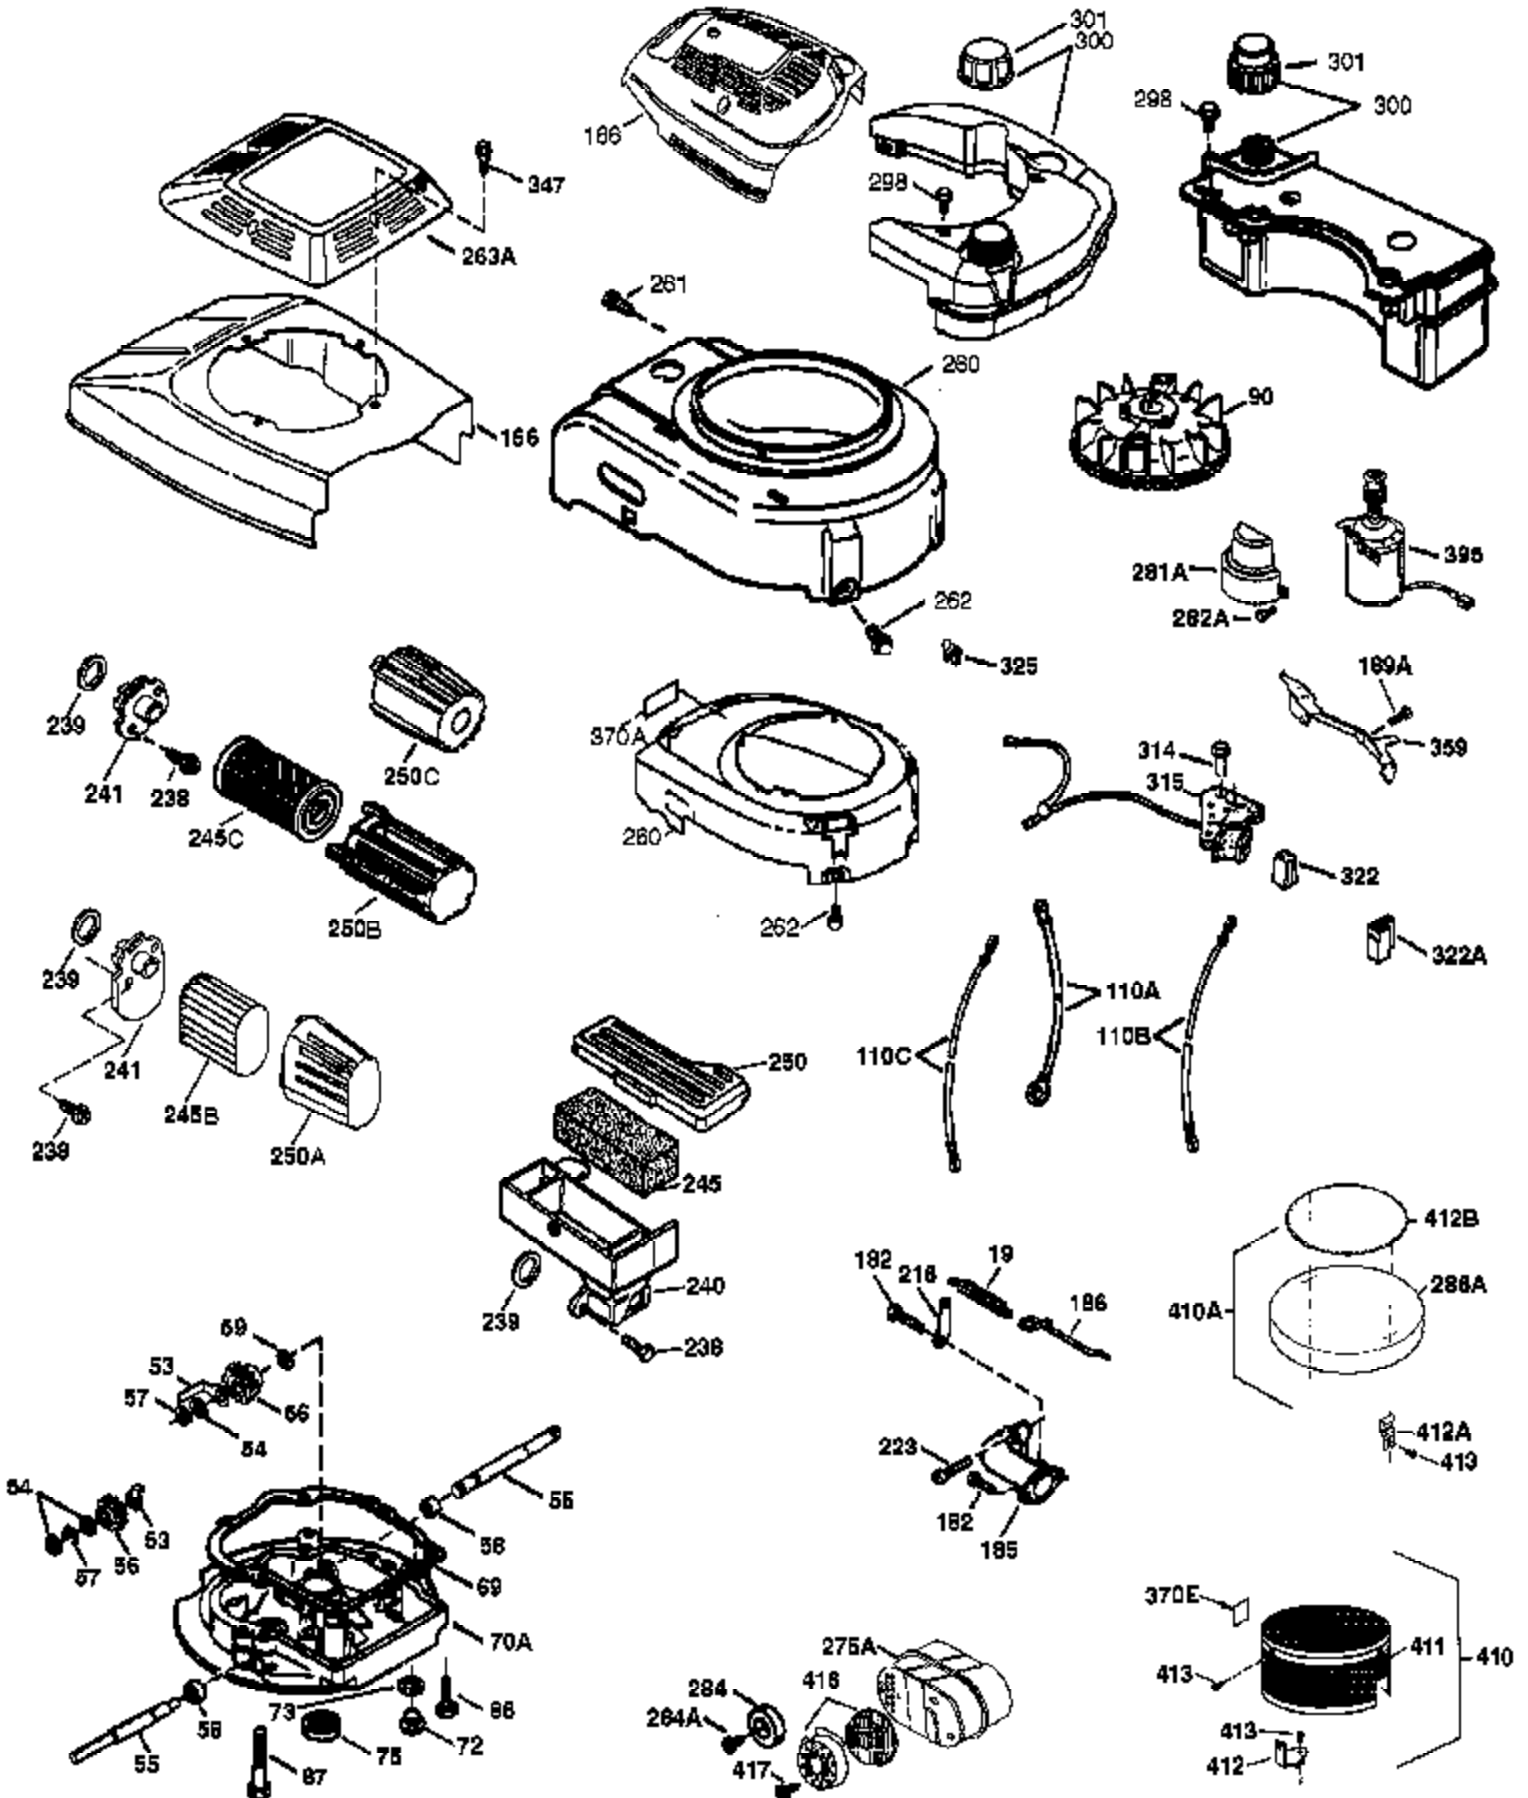

Engine Parts List #2

Ref #	Part Number	Qty	Description
19	36281	1	Extension Spring
41	36070	1	Piston & Pin Ass'y. (Std.) (Incl. 43)
41	36071	1	Piston & Pin Ass'y. (.010" OS) (Incl. 43)
69	35261	1	* Mounting Flange Gasket
72	36083	1	Oil Drain Plug
75	27897	1	Oil Seal
86	650488	6	Screw, 1/4-20 x 1-1/4"
90	611112	1	Flywheel
182	6201	2	Screw, 1/4-28 x 7/8"
185	36785	1	Intake Pipe
186	32653	1	Governor Link
216	33086	1	R.P.M. Adjusting Lever
223	650451	2	Screw, 1/4-20 x 1"
238	650806	2	Screw, 10-32 x 5/8"
239	34338	1	* Air Cleaner Gasket
240	36743	1	Air Cleaner Body
245	36745	1	Air Cleaner Filter
250	36744	1	Air Cleaner Cover
251A	650886	1	Wing Nut, 1/4-20
260	37189	1	Blower Housing
261	30200	2	Screw, 10-24 x 9/16"
262	650831	2	Screw, 1/4-20 x 1/2"
298	28763	3	Screw, 10-32 x 35/64"
300	36757	1	Fuel Tank (Incl. 292 & 301)
301	36246	1	Fuel Cap
370E	34387	1	Air Cleaner Decal
410	730574		Debris Screen Kit (Incl. 411,412,413 & 251A)
411	37322	1	Debris Screen
412	37323	1	Debris Screen Bracket
413	650910	3	Screw, 8-32 x 1/4"
416	36085	1	Spark Arrestor Kit (Incl. 417)(Optional)
417	650821	1	Screw, 10-32 x 1/2" (Optional)