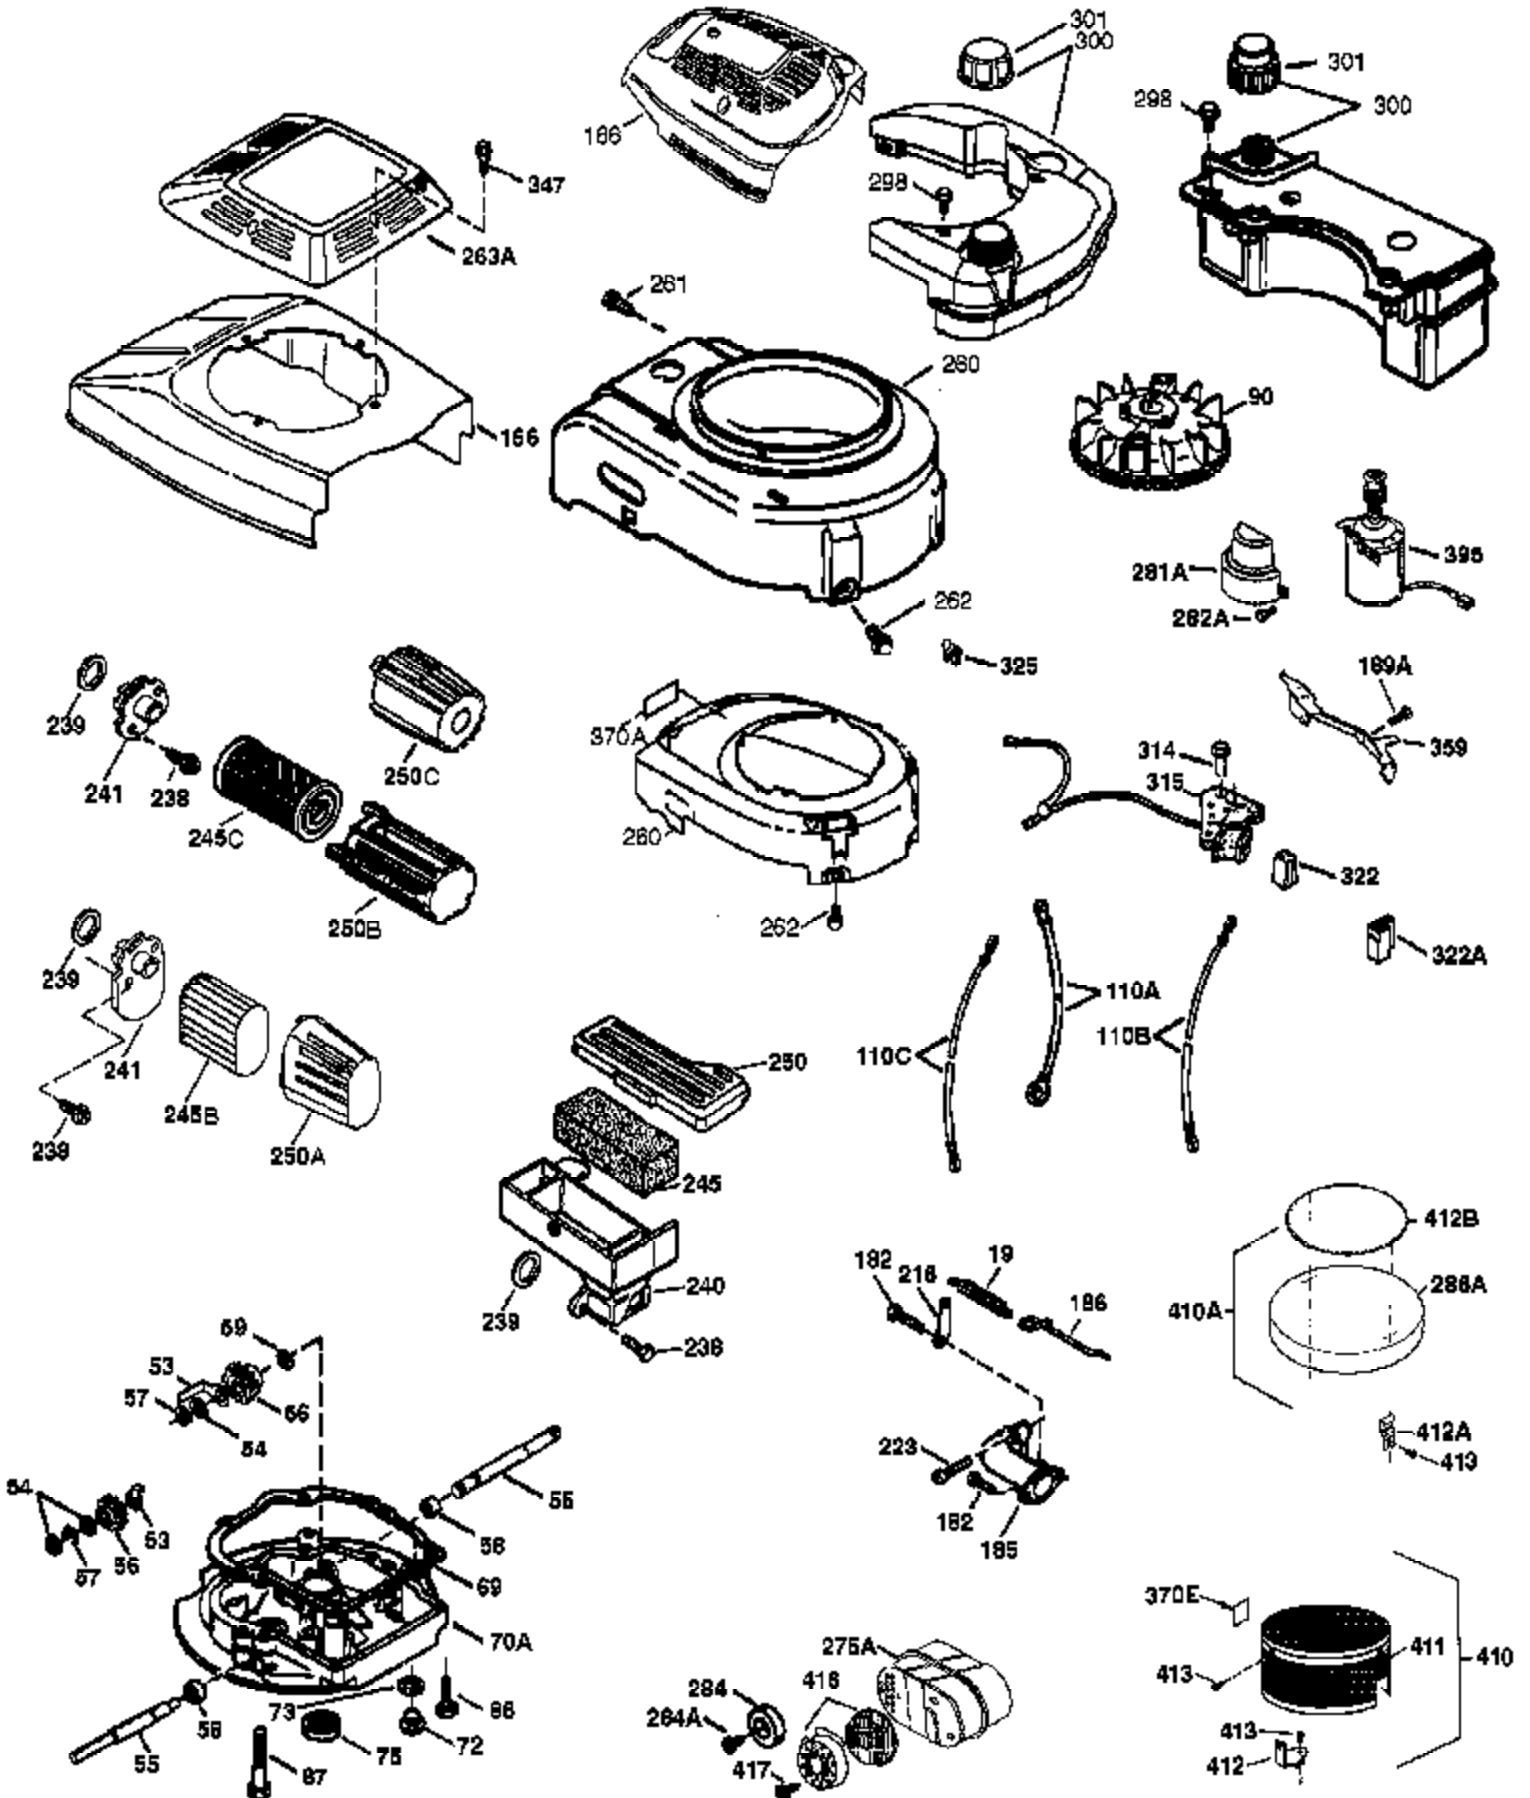

Engine Parts List #2

Ref #	Part Number	Qty	Description
19	37453	1	Extension Spring
41	36070	1	Piston & Pin Ass'y. (Std.) (Incl. 43)
41	36071	1	Piston & Pin Ass'y. (.010" OS) (Incl. 43)
69	35261	1	* Mounting Flange Gasket
72	36083	1	Oil Drain Plug
75	27897	1	Oil Seal
86	650488	6	Screw, 1/4-20 x 1-1/4"
90	611112	1	Flywheel
182	6201	2	Screw, 1/4-28 x 7/8"
185	36785	1	Intake Pipe
186	36255	1	Governor Link
223	650451	2	Screw, 1/4-20 x 1"
238	650806	2	Screw, 10-32 x 5/8"
239	34338	1	* Air Cleaner Gasket
240	36743	1	Air Cleaner Body
245	36745	1	Air Cleaner Filter
250	36744	1	Air Cleaner Cover
260	36800	1	Blower Housing
261	30200	2	Screw, 10-24 x 9/16"
262	650831	2	Screw, 1/4-20 x 1/2"
263A	36758	1	Starter Grill
298	28763	3	Screw, 10-32 x 35/64"
300	36757	1	Fuel Tank (Incl. 292 & 301)
301	36246	1	Fuel Cap
370A	36261	2	Lubrication Decal
416	36085	1	Spark Arrestor Kit (Incl. 417)(Optional)
417	650821	1	Screw, 10-32 x 1/2" (Optional)